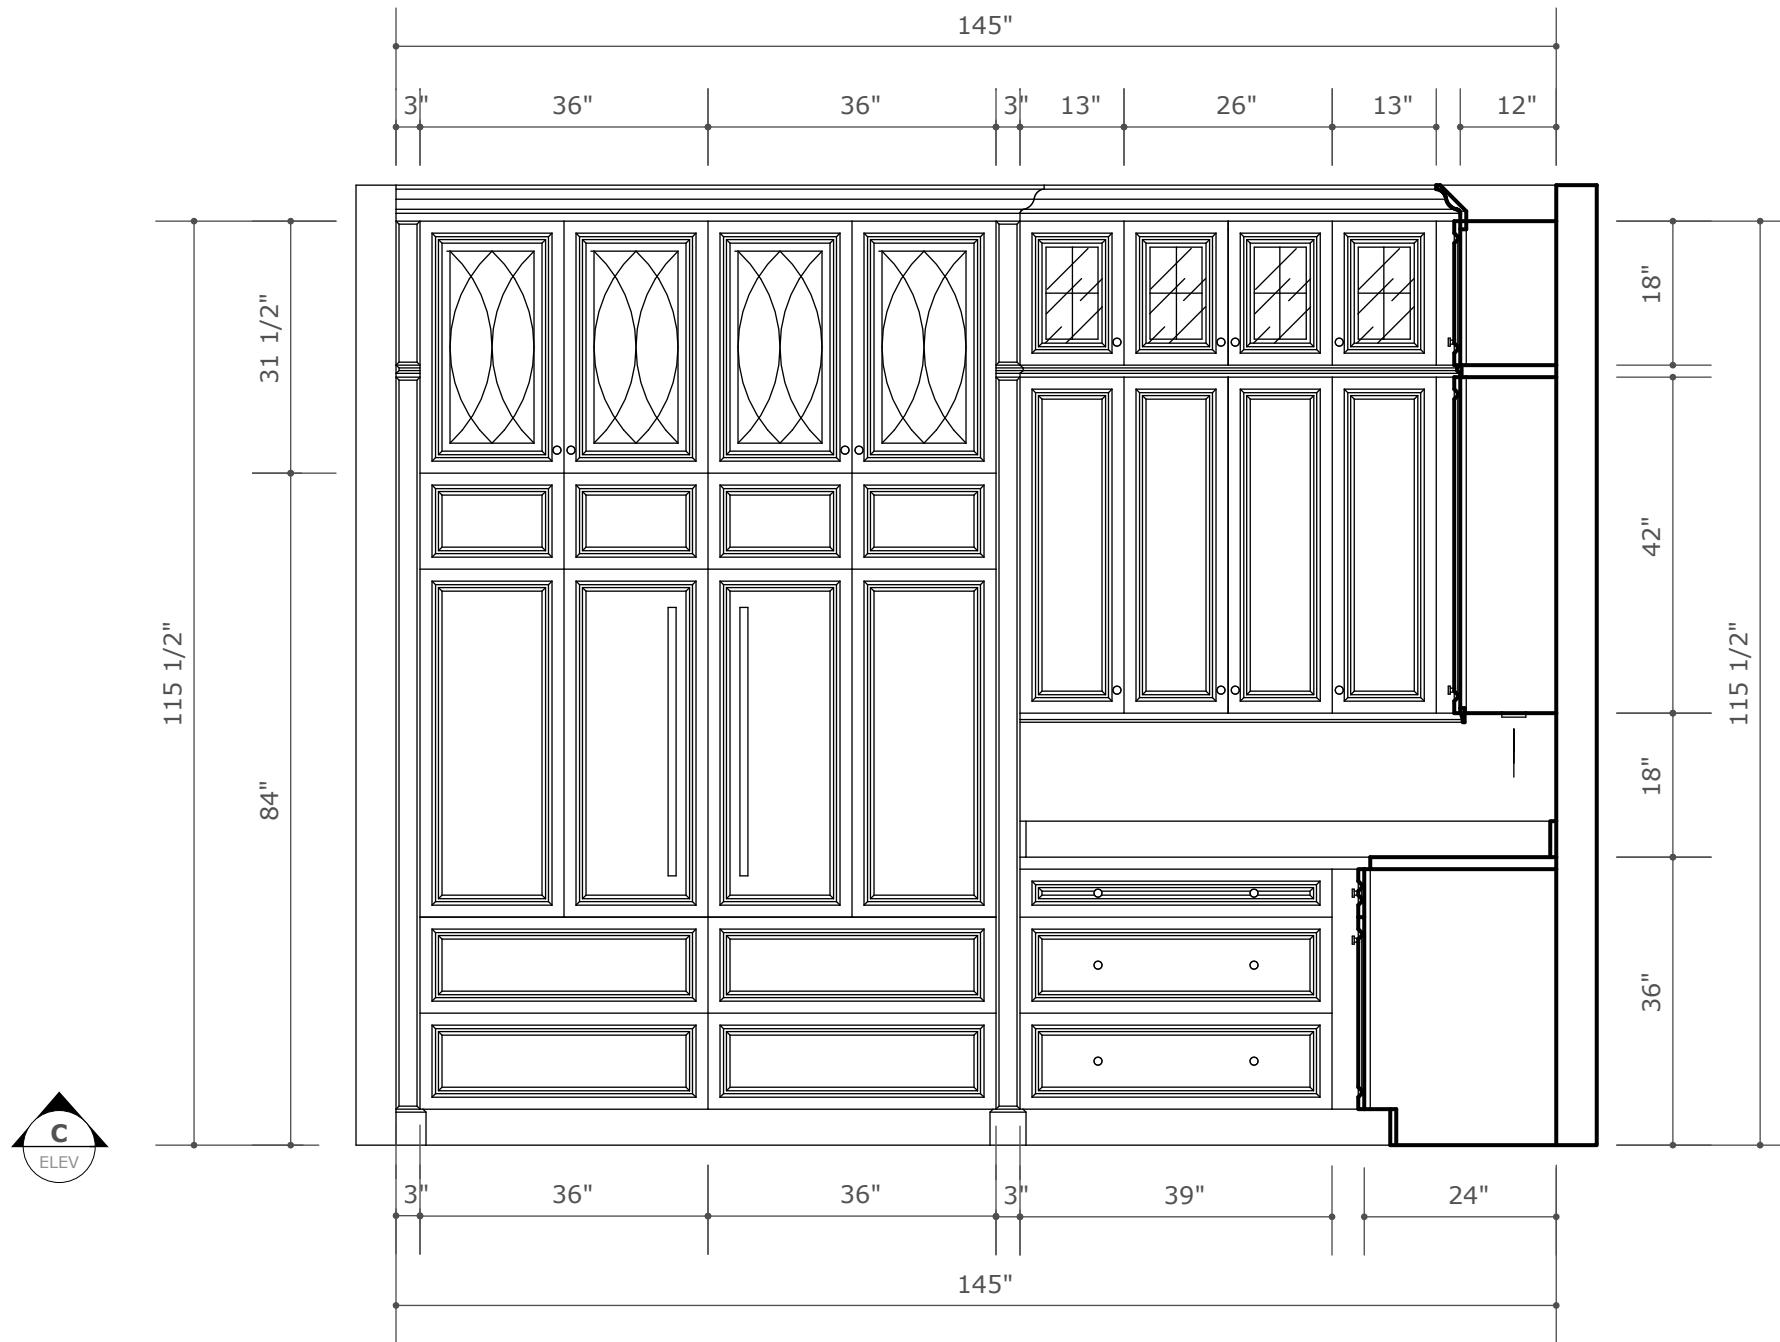

1	04/12/2012	ORIGINAL	DATE & SIGNATURE	
2				

PRIVATE RESIDENCE  
KITCHEN

**B**  
ELEV

SB 42

4 1/2"

FLOOR PLAN :: **B**  
scale: 1/2"

**A**  
 ELEV

**B**  
ELEV

**ELEVATION PLAN :: B**  
scale: 1/2"

**ELEVATION PLAN :: C**  
*scale: 1/2"*