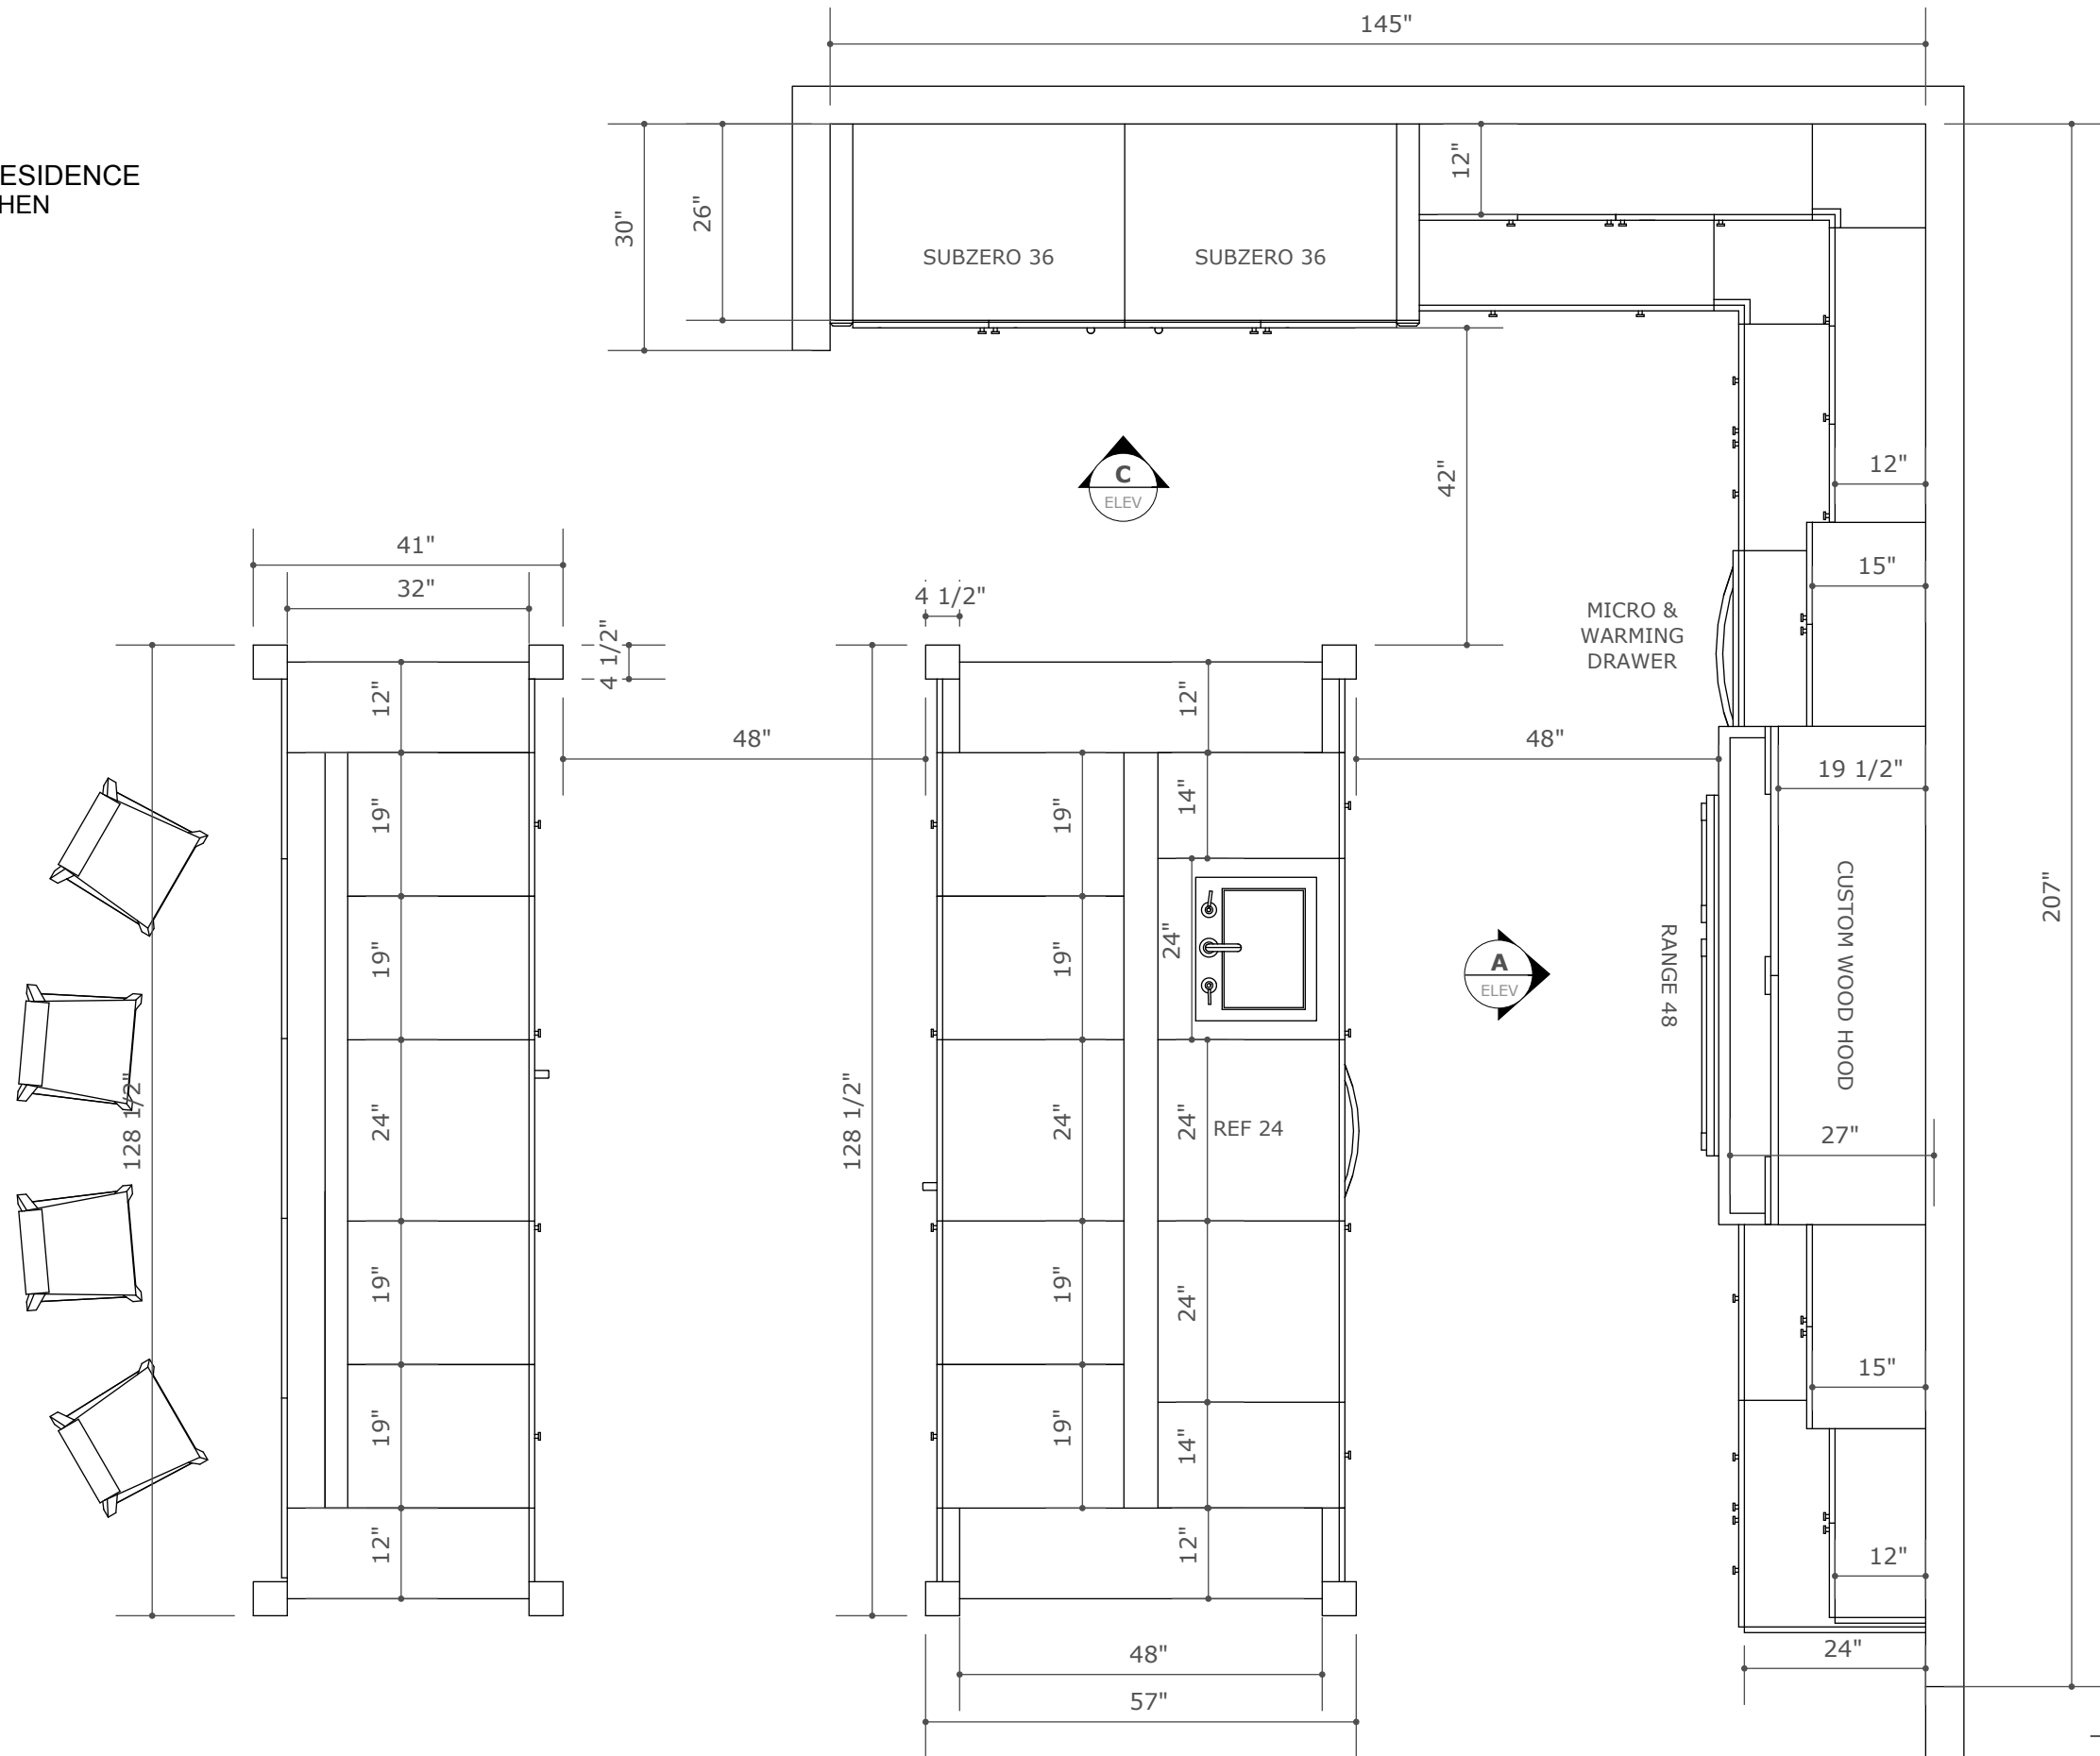

PERSPECTIVE :: E  
 scale:nts

1	04/12/2012	ORIGINAL	DATE & SIGNATURE		
2					

PERSPECTIVE :: D  
 scale:nts

1	04/12/2012	ORIGINAL	DATE & SIGNATURE		
2					

PRIVATE RESIDENCE  
KITCHEN

FLOOR PLAN :: A  
scale: 1/2"

1	04/12/2012	ORIGINAL	DATE & SIGNATURE	
2				

PRIVATE RESIDENCE  
KITCHEN

**B**  
ELEV

SB 42

4 1/2"

FLOOR PLAN :: **B**  
scale: 1/2"

**A**  
 ELEV

**B**  
ELEV

**ELEVATION PLAN :: B**  
scale: 1/2"

**ELEVATION PLAN :: C**  
*scale: 1/2"*