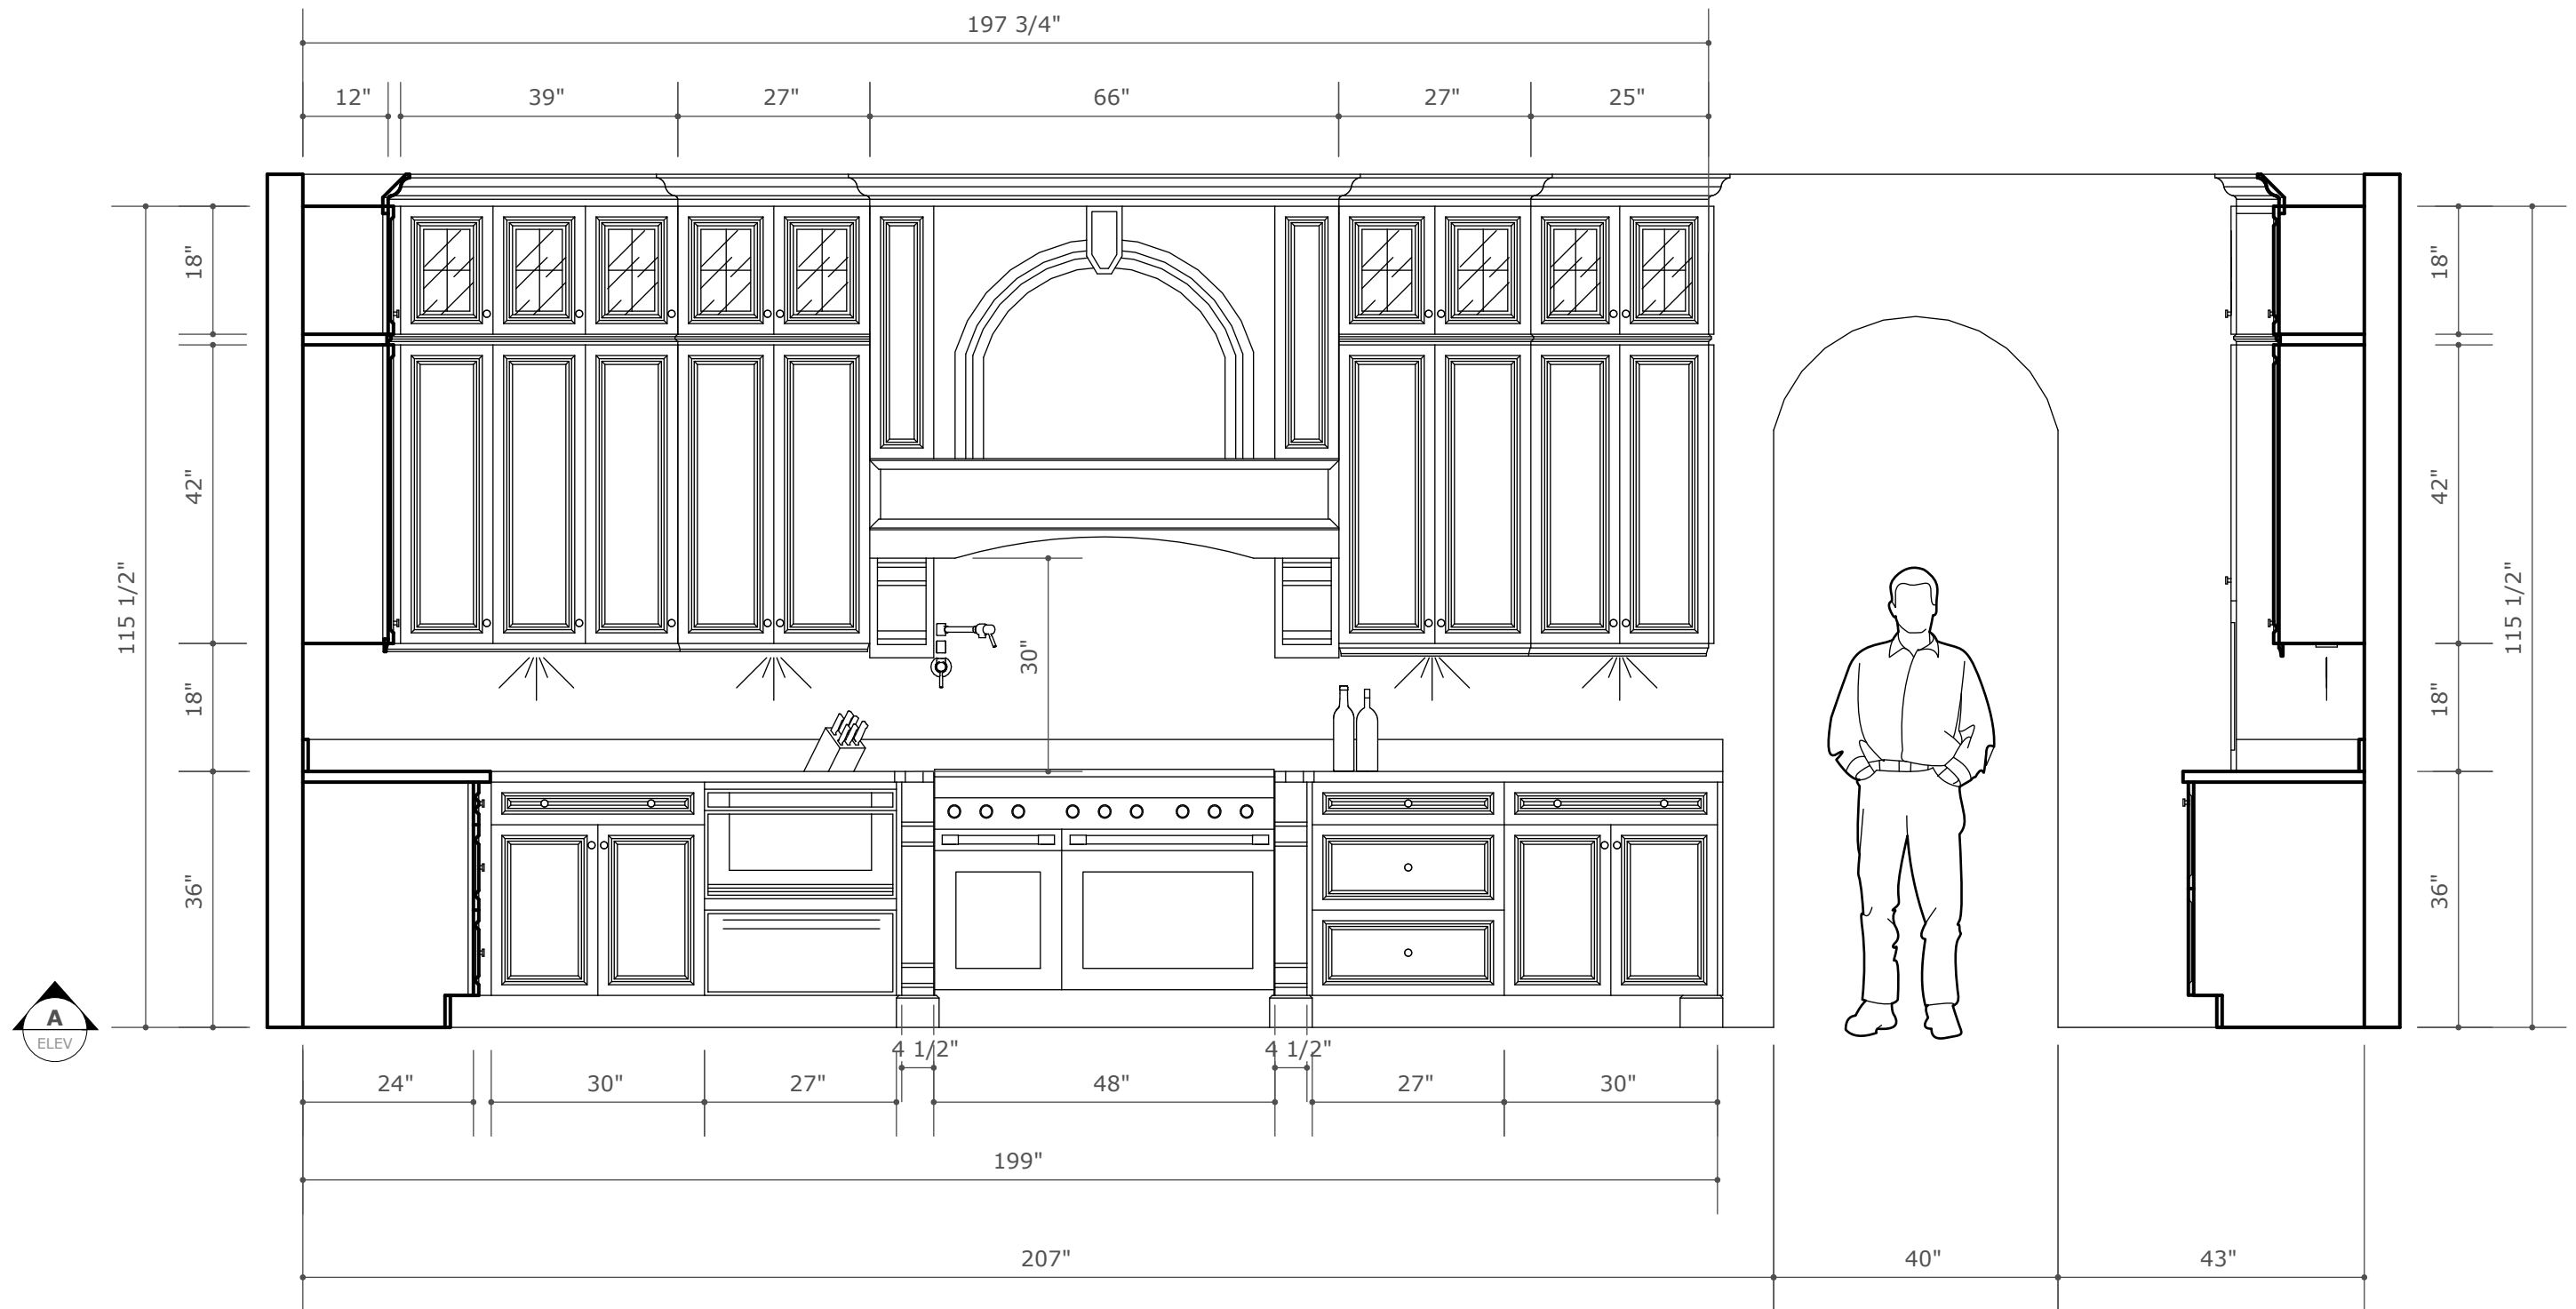

1	04/12/2012	ORIGINAL	DATE & SIGNATURE	
2				

PRIVATE RESIDENCE  
KITCHEN

**B**  
ELEV

SB 42

4 1/2"

FLOOR PLAN :: **B**  
scale: 1/2"

**A**  
 ELEV

**B**  
ELEV

**ELEVATION PLAN :: B**  
scale: 1/2"

**ELEVATION PLAN :: C**  
*scale: 1/2"*