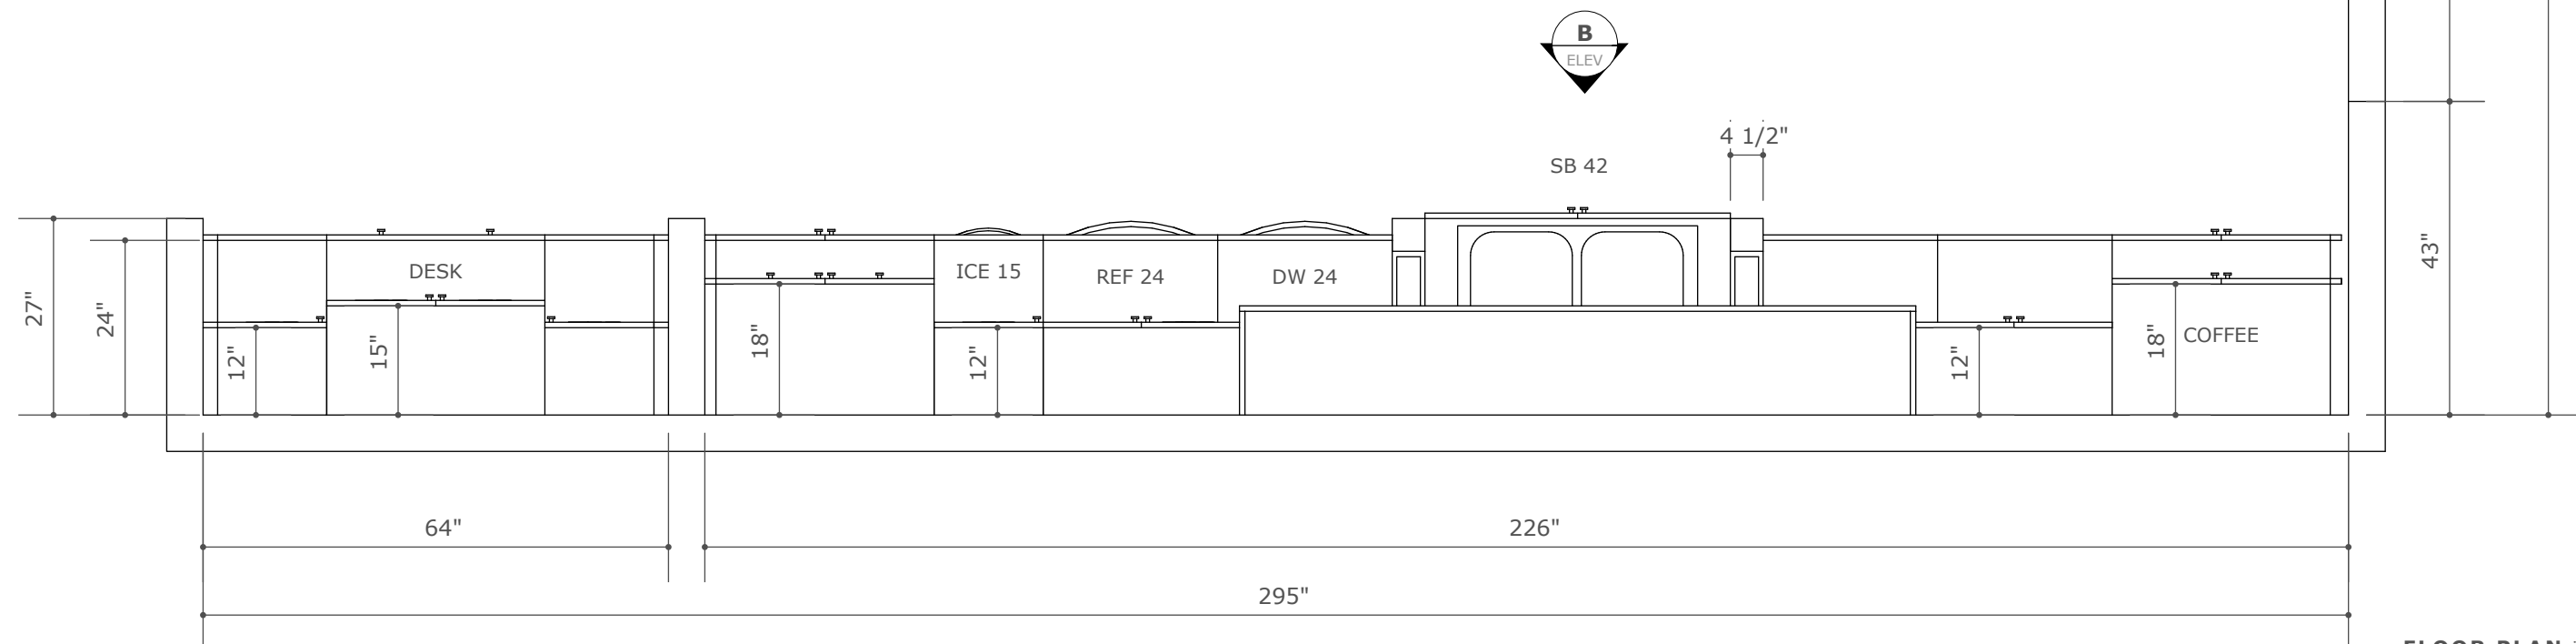

PRIVATE RESIDENCE
KITCHEN

B
ELEV

SB 42

4 1/2"

FLOOR PLAN :: **B**
scale: 1/2"