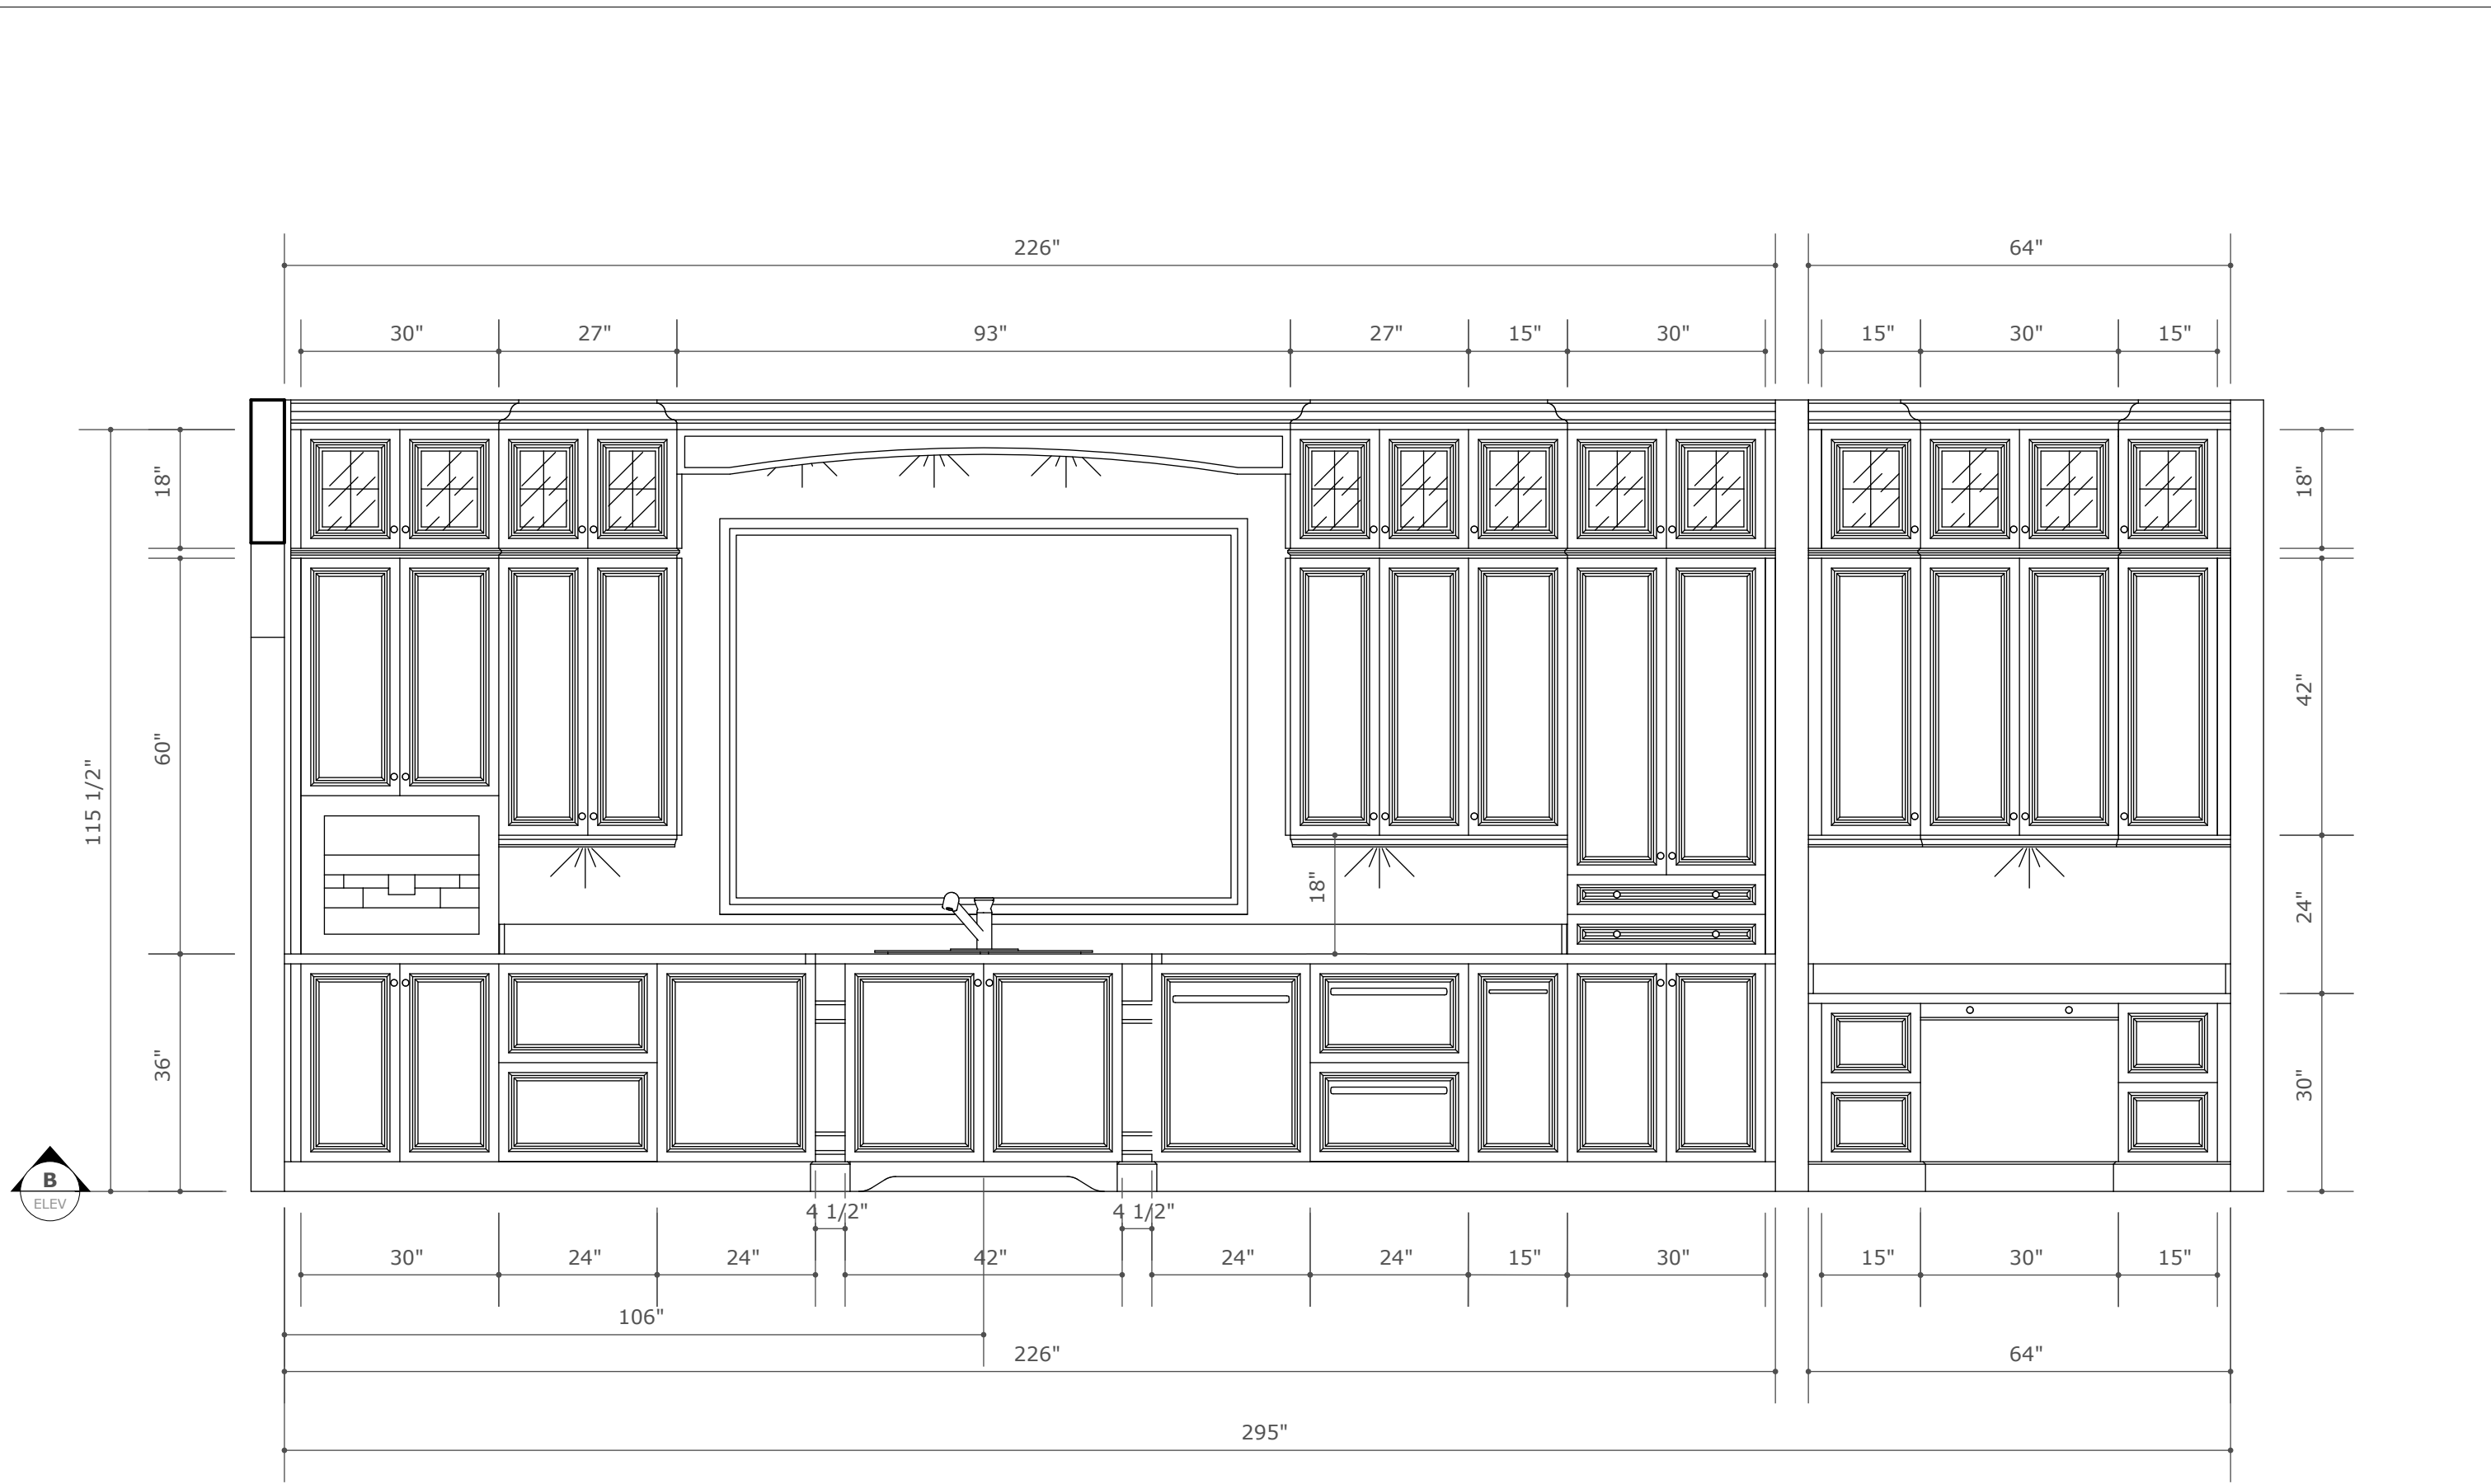

PERSPECTIVE :: E  
 scale:nts

1	04/12/2012	ORIGINAL	DATE & SIGNATURE		
2					

PERSPECTIVE :: D  
 scale:nts

1	04/12/2012	ORIGINAL	DATE & SIGNATURE		
2					

PRIVATE RESIDENCE  
KITCHEN

FLOOR PLAN :: A  
scale: 1/2"

1	04/12/2012	ORIGINAL	DATE & SIGNATURE	
2				

PRIVATE RESIDENCE  
KITCHEN

**B**  
ELEV

SB 42

4 1/2"

FLOOR PLAN :: **B**  
scale: 1/2"

**A**  
 ELEV

**B**  
ELEV

**ELEVATION PLAN :: B**  
scale: 1/2"

**ELEVATION PLAN :: C**  
*scale: 1/2"*