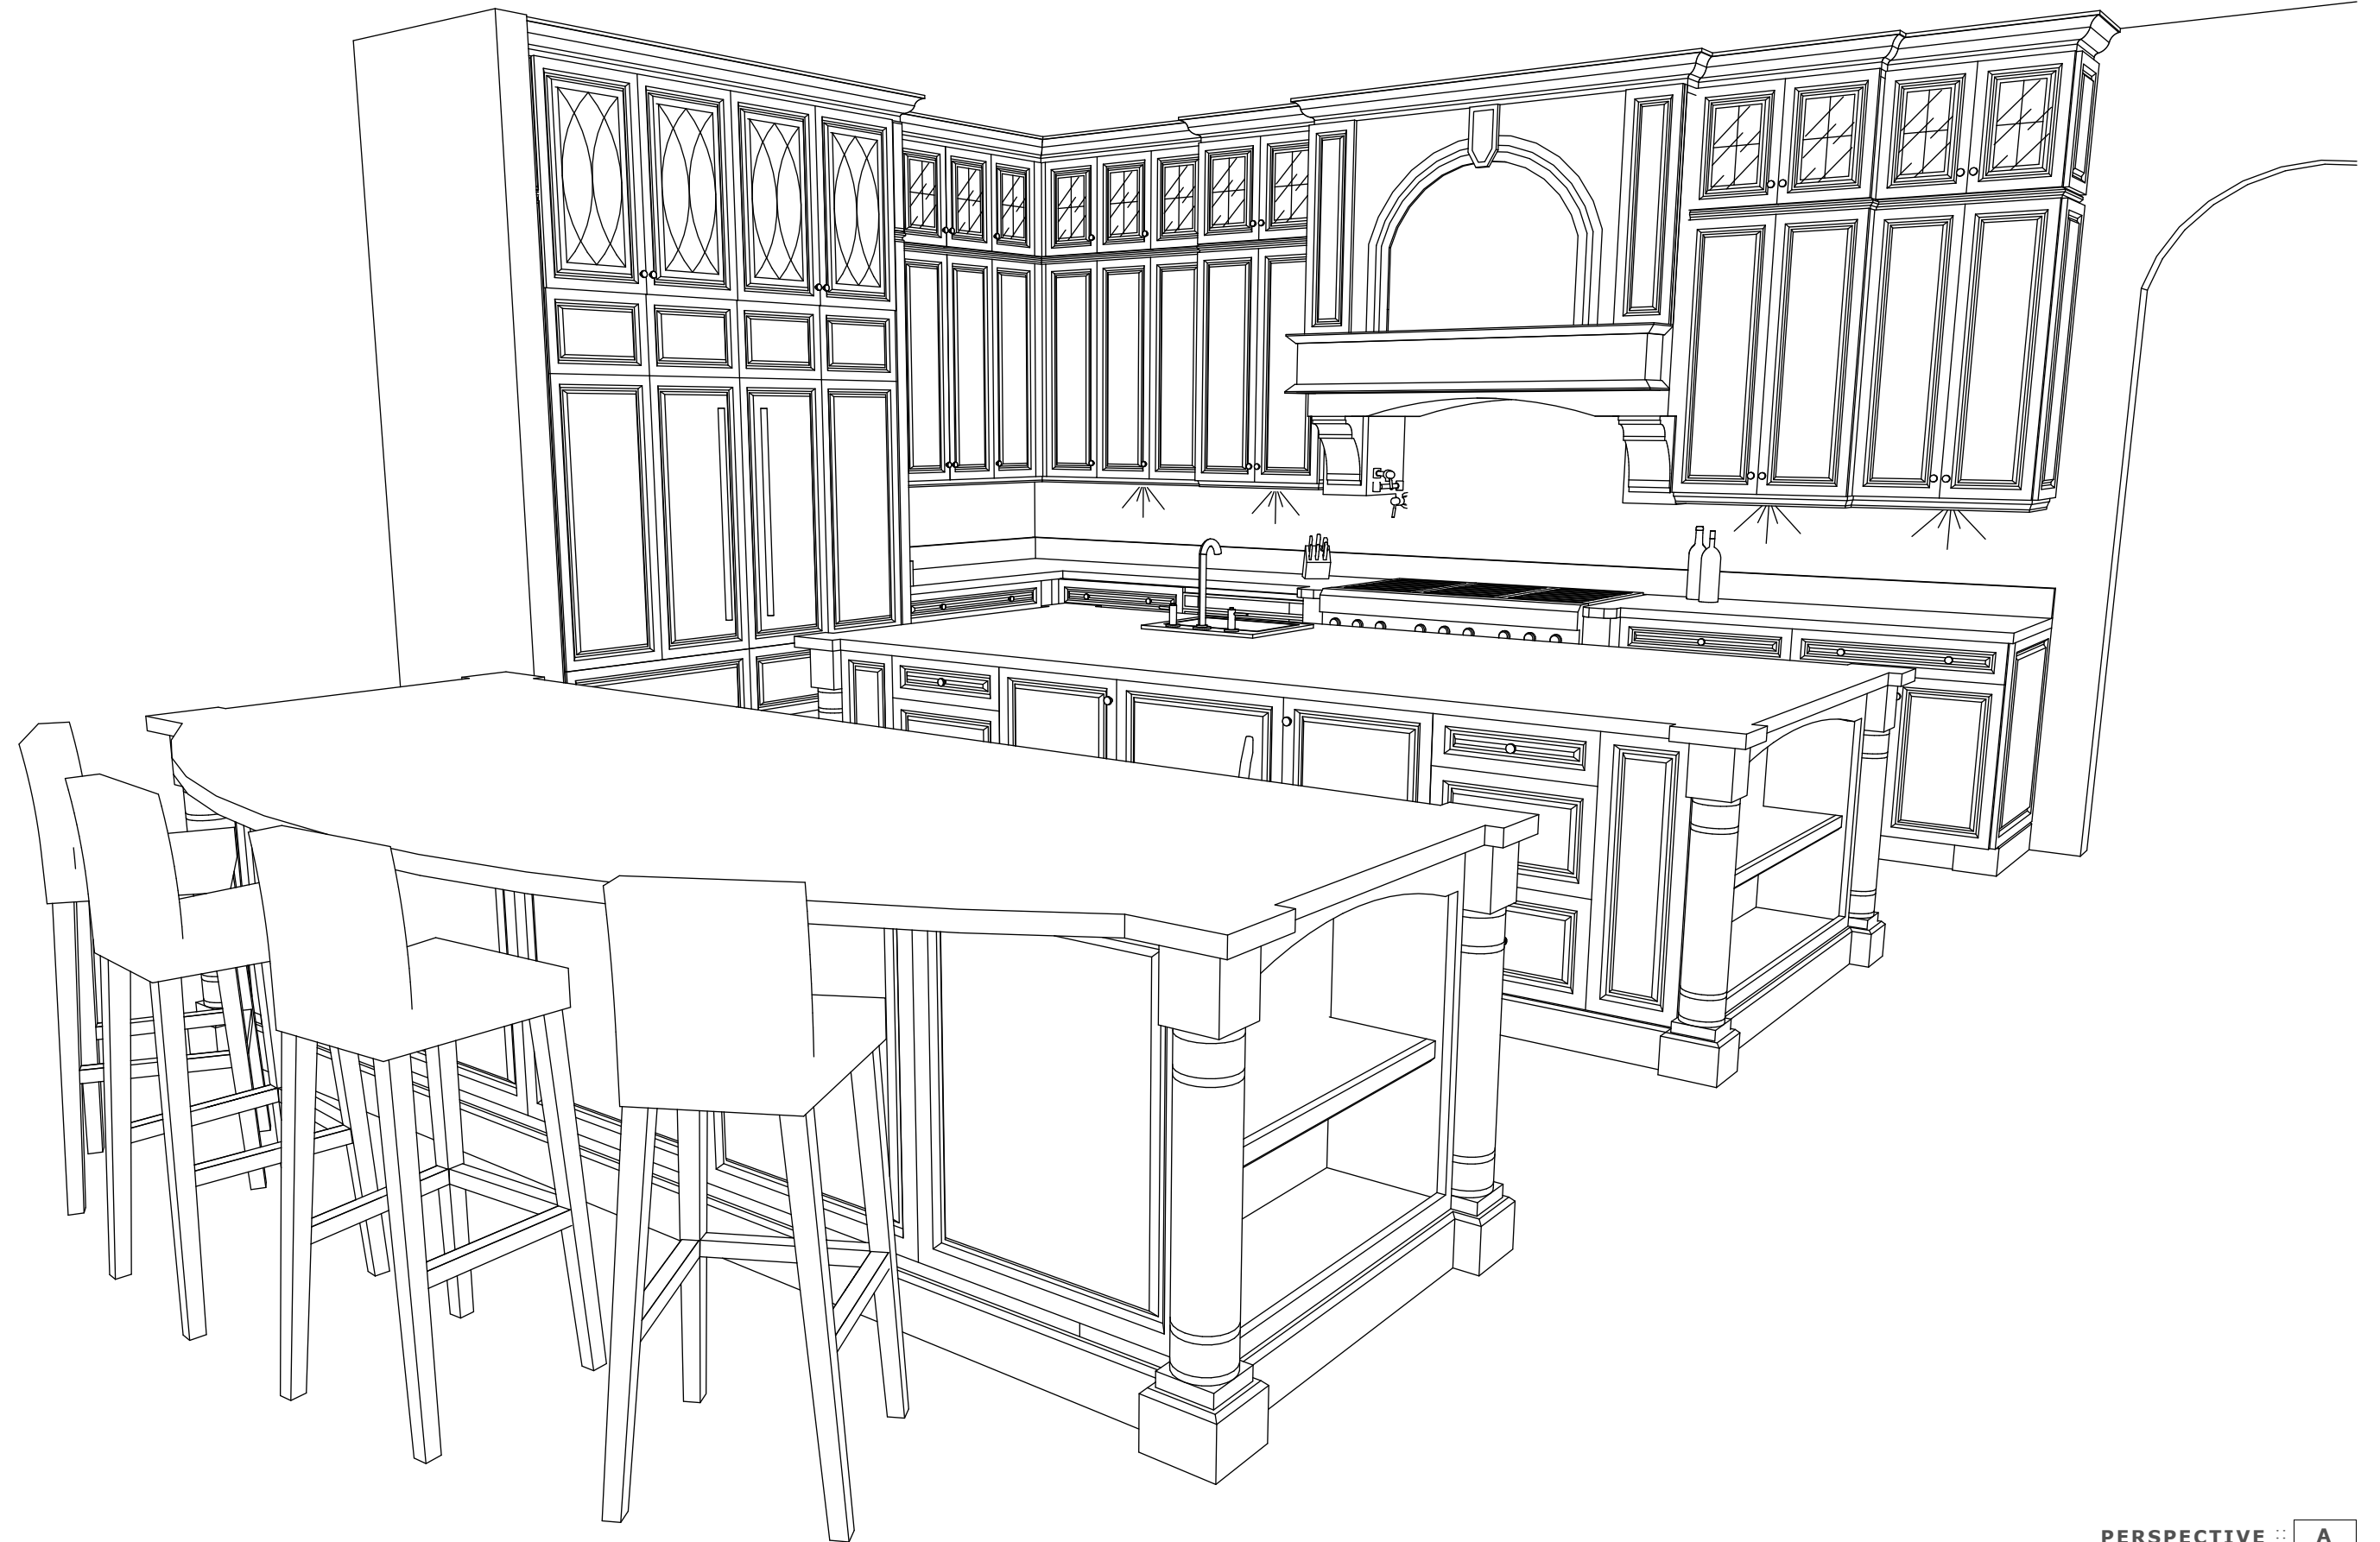

PERSPECTIVE **A**  
*scale:nts*

1	04/12/2012	ORIGINAL	DATE & SIGNATURE	
2				

PERSPECTIVE **B**  
*scale:nts*

1	04/12/2012	ORIGINAL	DATE & SIGNATURE	
2				

PERSPECTIVE :: A  
 scale:nts

1	04/12/2012	ORIGINAL	DATE & SIGNATURE	
2				

**PERSPECTIVE :: B**  
*scale:nts*

1	04/12/2012	ORIGINAL	DATE & SIGNATURE	
2				

**PERSPECTIVE :: C**  
*scale:nts*

1	04/12/2012	ORIGINAL	DATE & SIGNATURE	
2				

PERSPECTIVE :: F  
 scale:nts

1	04/12/2012	ORIGINAL	DATE & SIGNATURE	
2				

PERSPECTIVE :: E  
 scale:nts

1	04/12/2012	ORIGINAL	DATE & SIGNATURE		
2					

PERSPECTIVE :: D  
 scale:nts

1	04/12/2012	ORIGINAL	DATE & SIGNATURE		
2					

PRIVATE RESIDENCE  
KITCHEN

FLOOR PLAN :: A  
scale: 1/2"