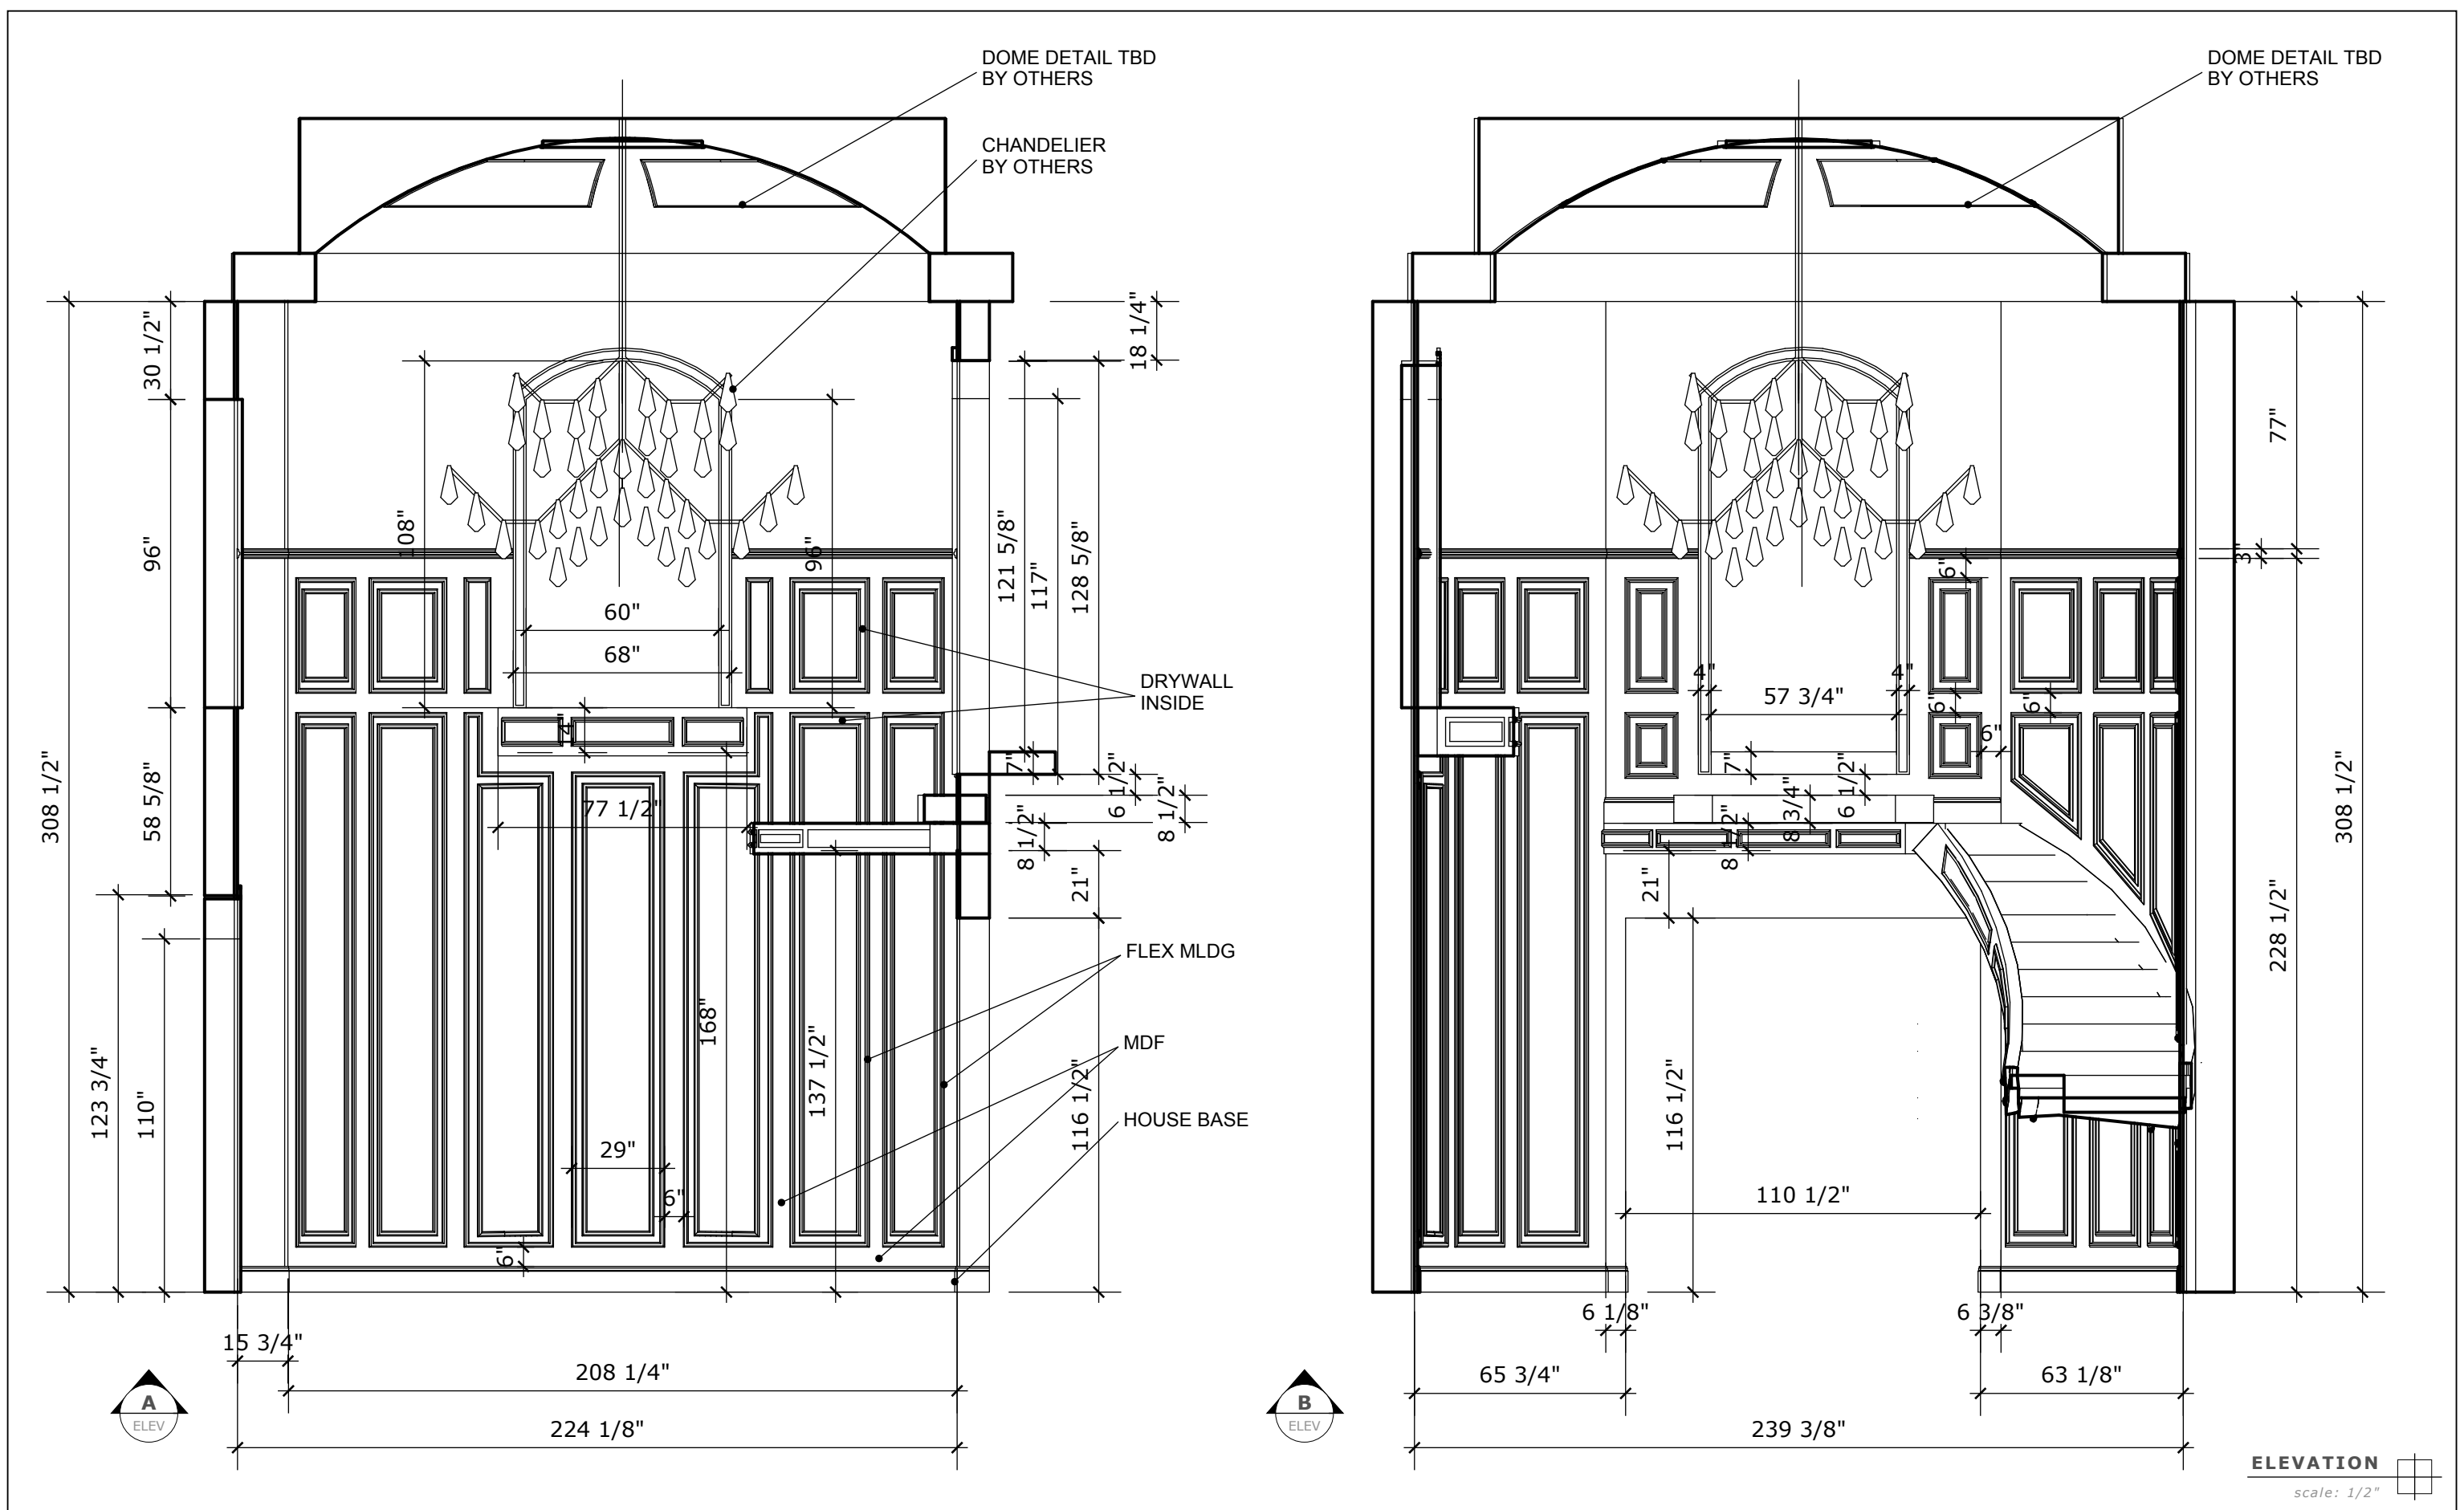

**FLOOR PLAN**  
 scale: 1/2" 

DOME DETAIL TBD BY OTHERS  
 CHANDELIER BY OTHERS

DOME DETAIL TBD BY OTHERS

DRYWALL INSIDE

FLEX MLDG

MDF

HOUSE BASE

ELEVATION  
 scale: 1/2"

DRYWALL  
INSIDE

FLEX MLDG

MDF

DRYWALL  
INSIDE

FLEX MLDG

MDF

**DETAIL**  
scale: nts

**FLOOR PLAN**   
*scale: nts*