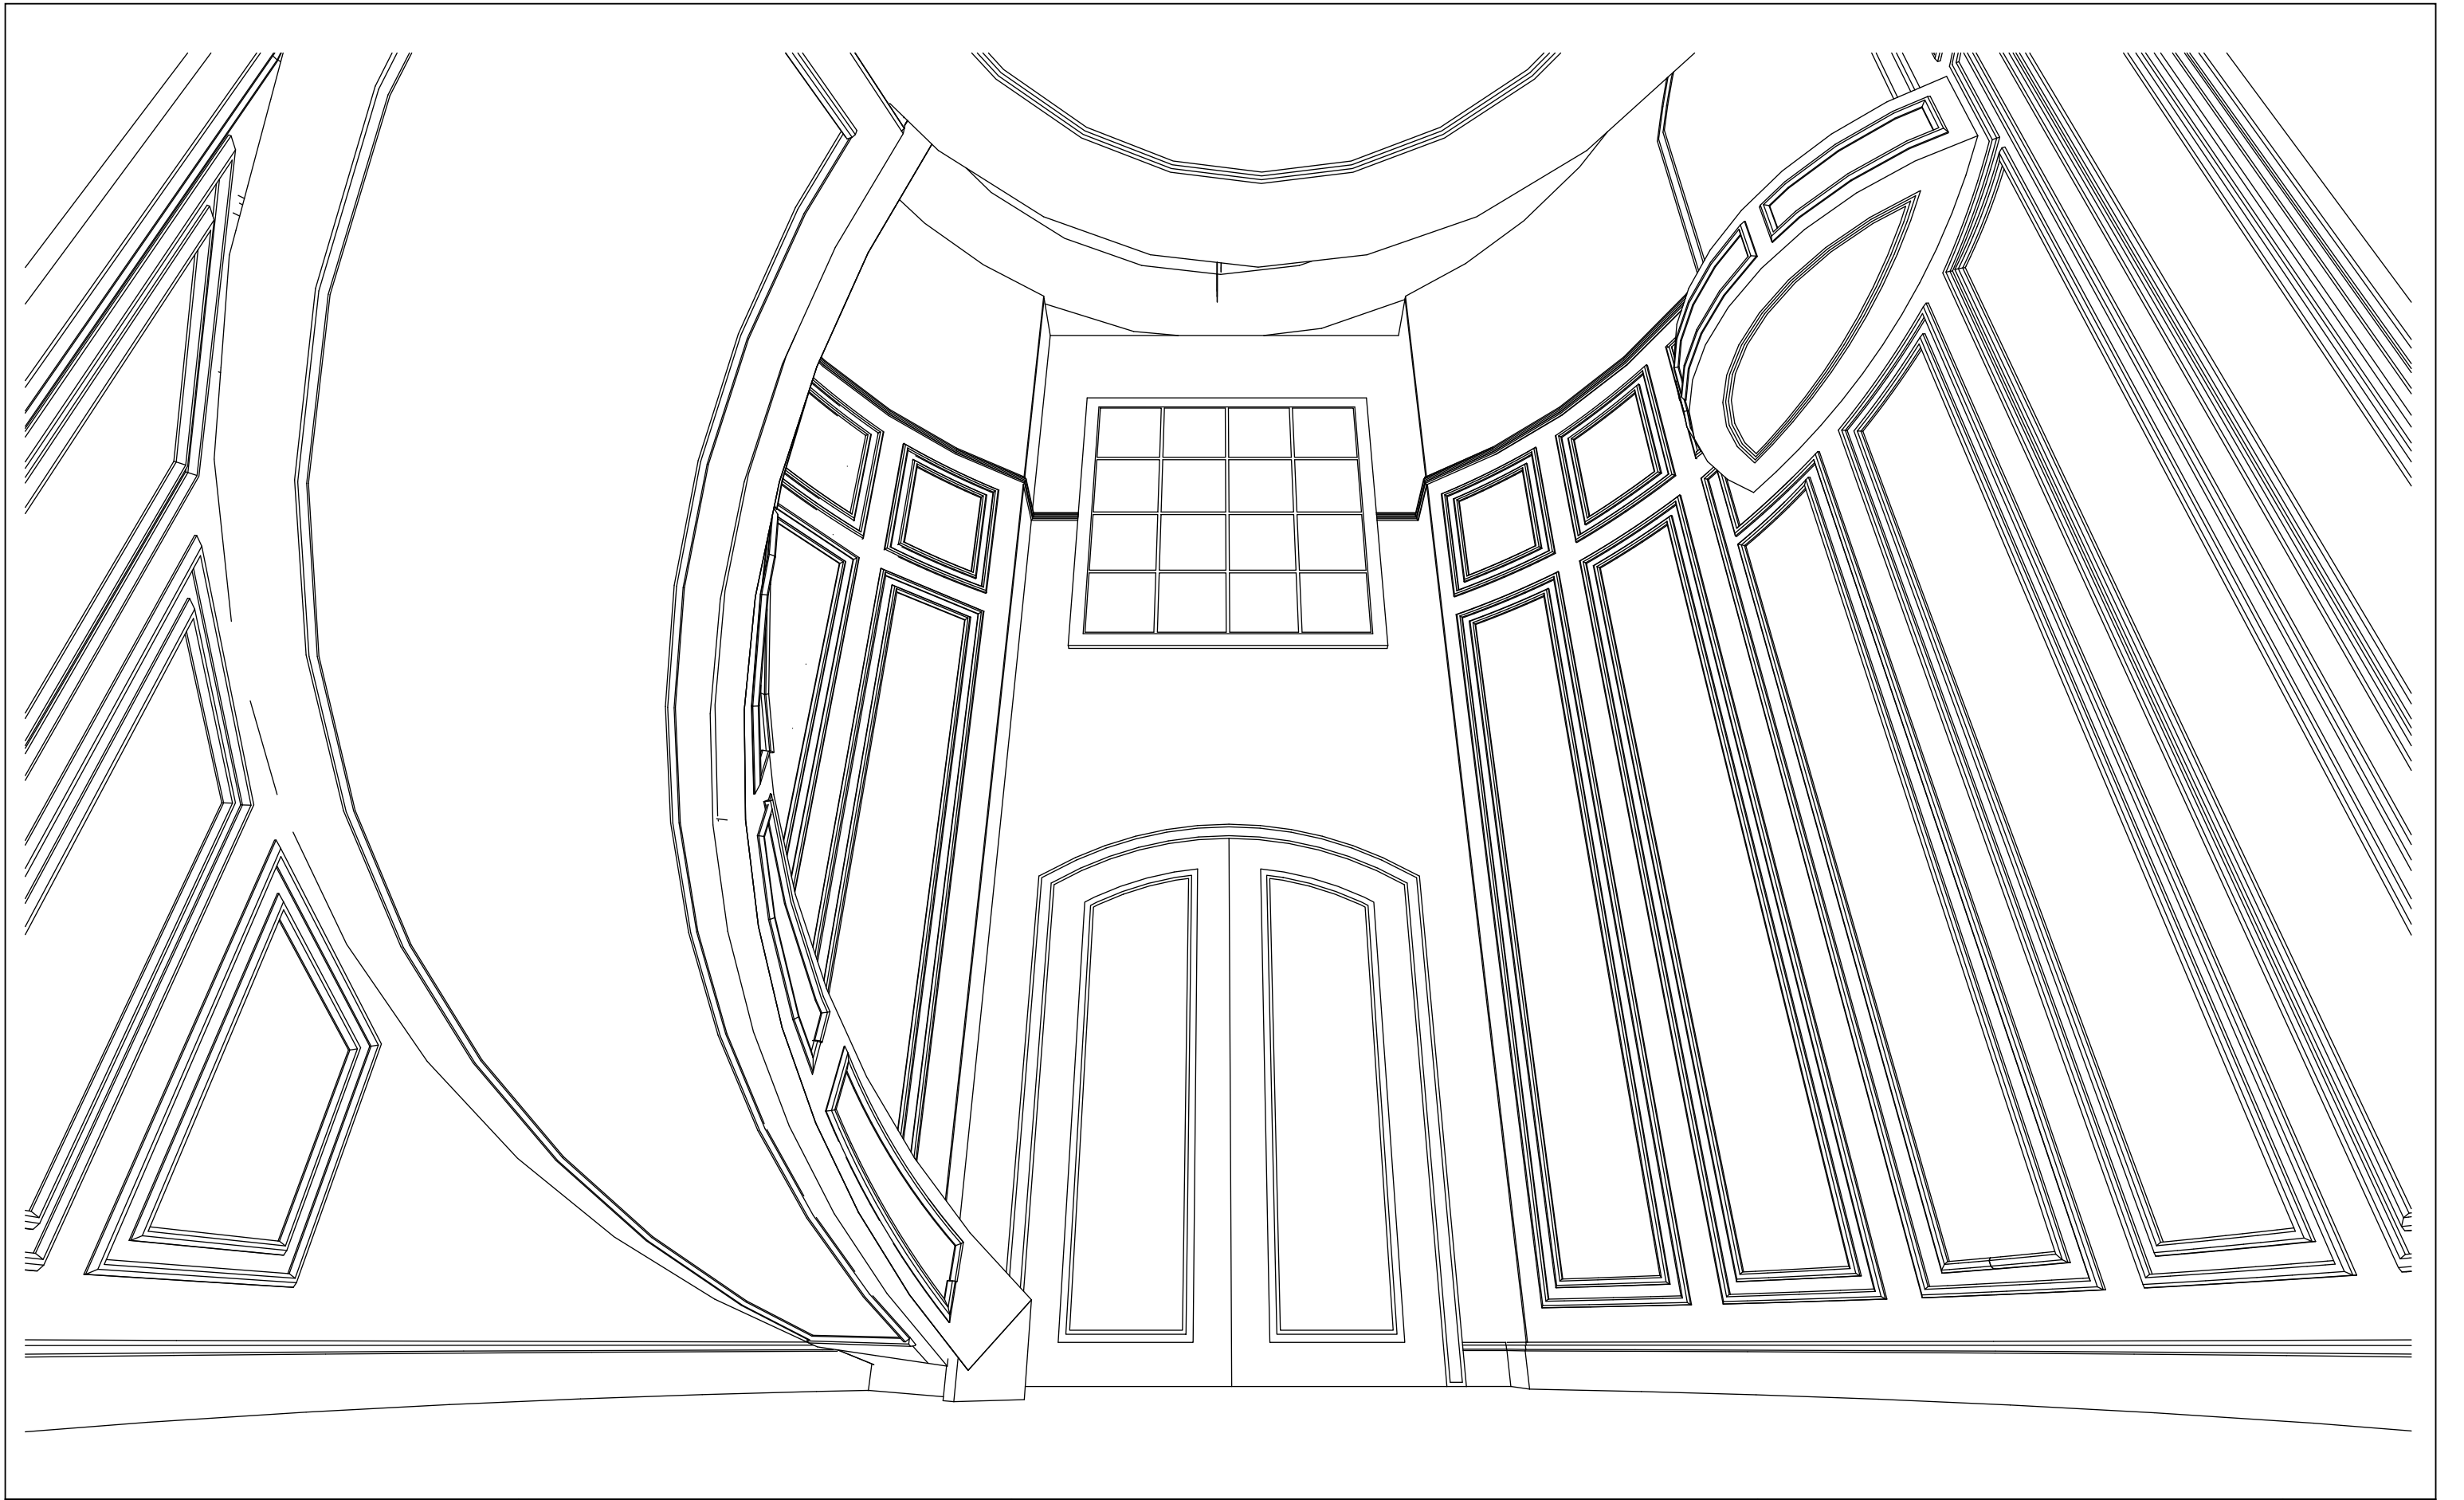

**FLOOR PLAN**  
 scale: 1/2" 

DOME DETAIL TBD BY OTHERS  
 CHANDELIER BY OTHERS

DOME DETAIL TBD BY OTHERS

DRYWALL INSIDE

FLEX MLDG

MDF

HOUSE BASE

ELEVATION  
 scale: 1/2"