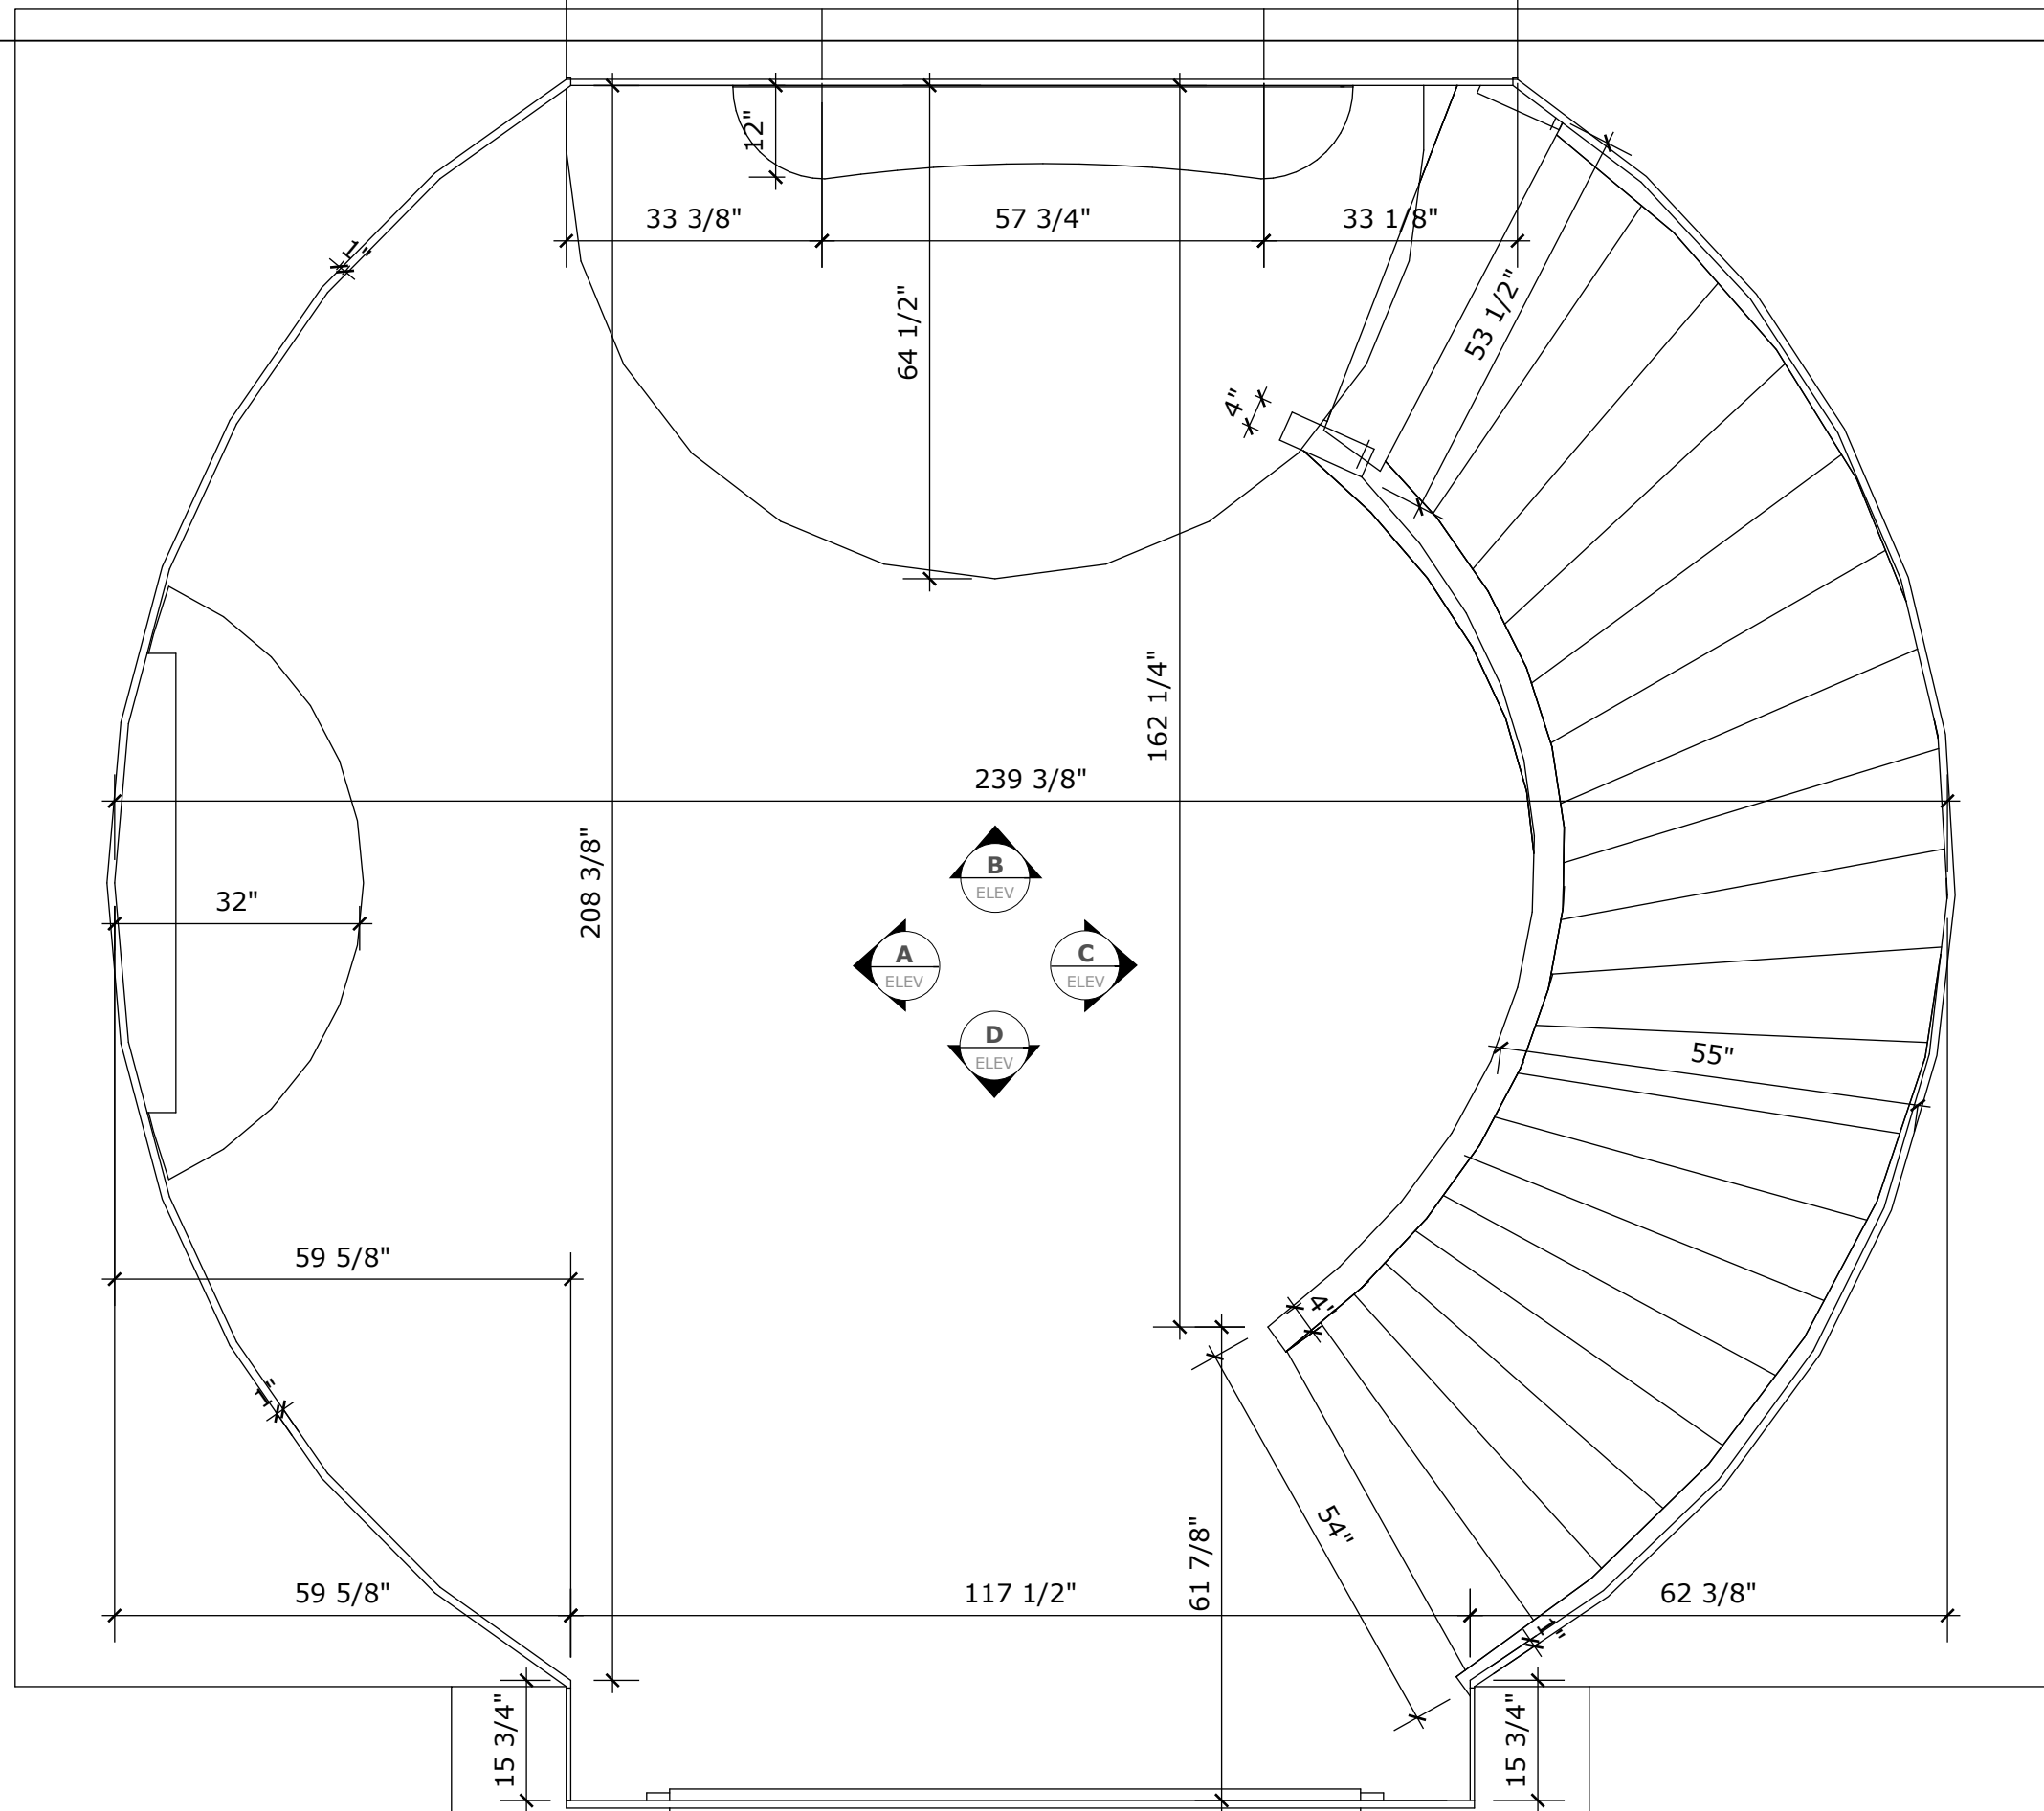

**FLOOR PLAN**  
 scale: 1/2" 

DOME DETAIL TBD BY OTHERS  
 CHANDELIER BY OTHERS

DOME DETAIL TBD BY OTHERS

DRYWALL INSIDE

FLEX MLDG

MDF

HOUSE BASE

ELEVATION  
 scale: 1/2"

DRYWALL  
INSIDE

FLEX MLDG

MDF

DRYWALL  
INSIDE

FLEX MLDG

MDF

**DETAIL**  
scale: nts

**FLOOR PLAN**   
*scale: nts*