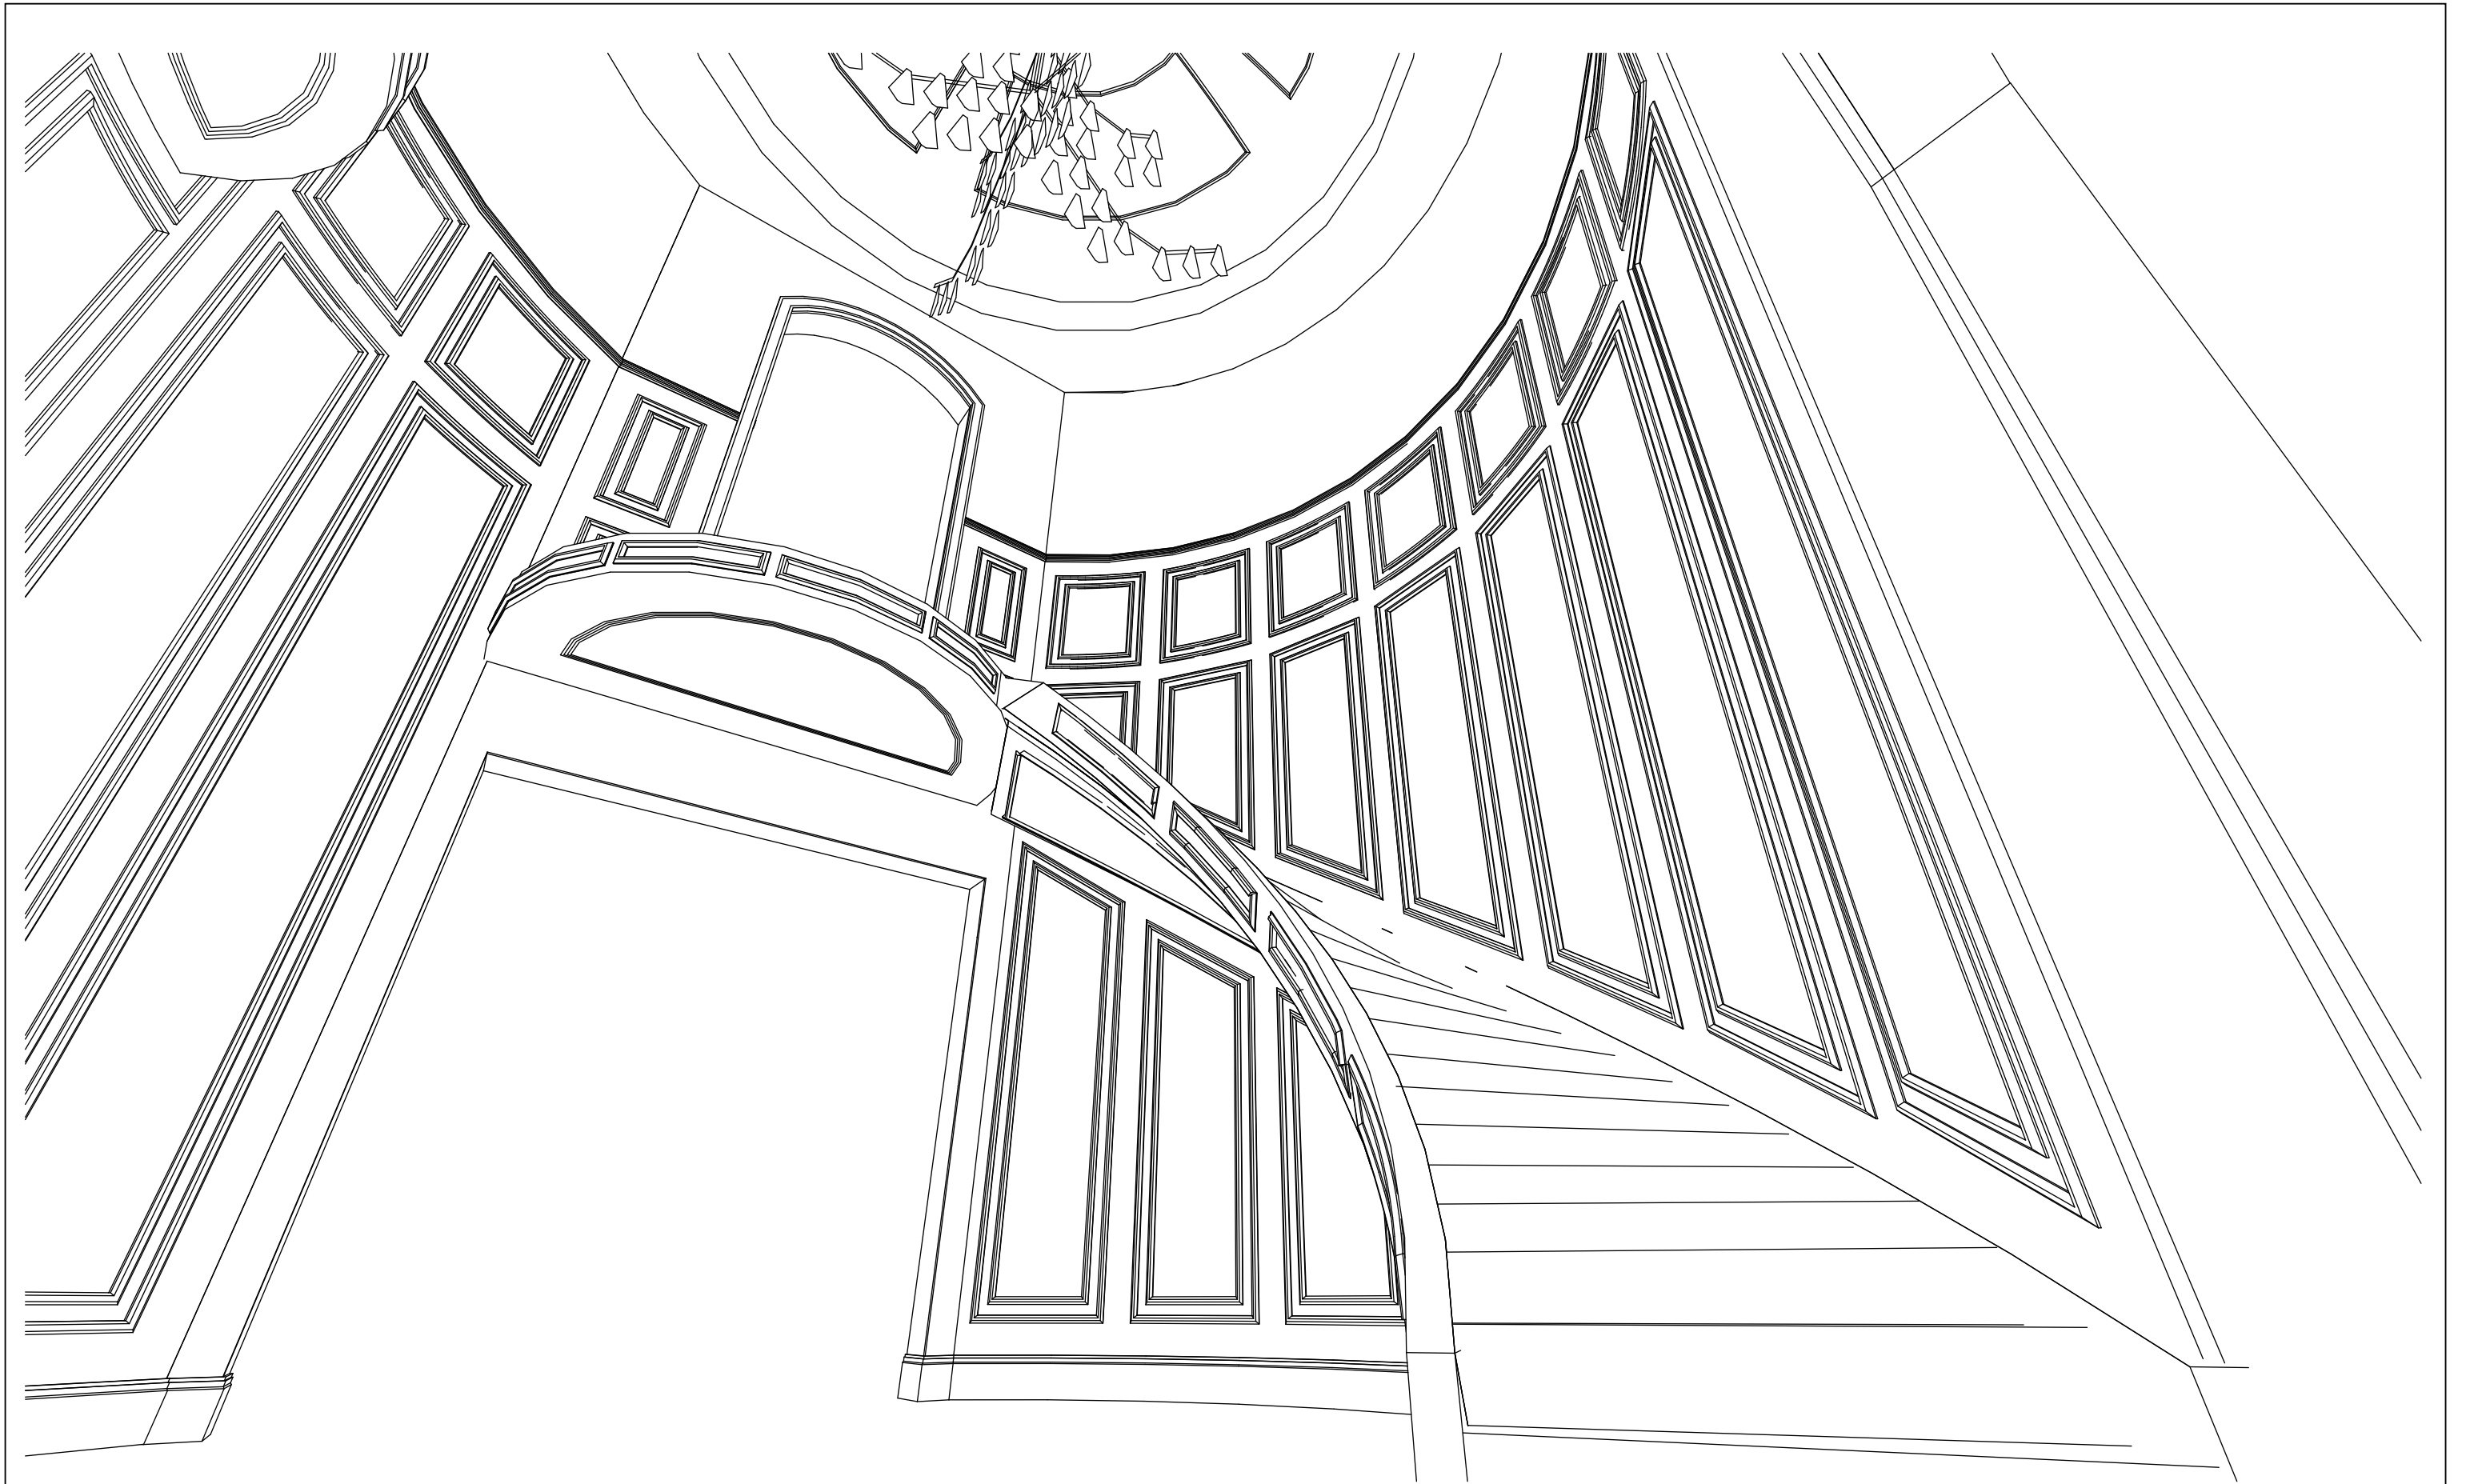

**FLOOR PLAN**  
 scale: 1/2" 

DOME DETAIL TBD BY OTHERS  
 CHANDELIER BY OTHERS

DOME DETAIL TBD BY OTHERS

DRYWALL INSIDE

FLEX MLDG

MDF

HOUSE BASE

ELEVATION  
 scale: 1/2"