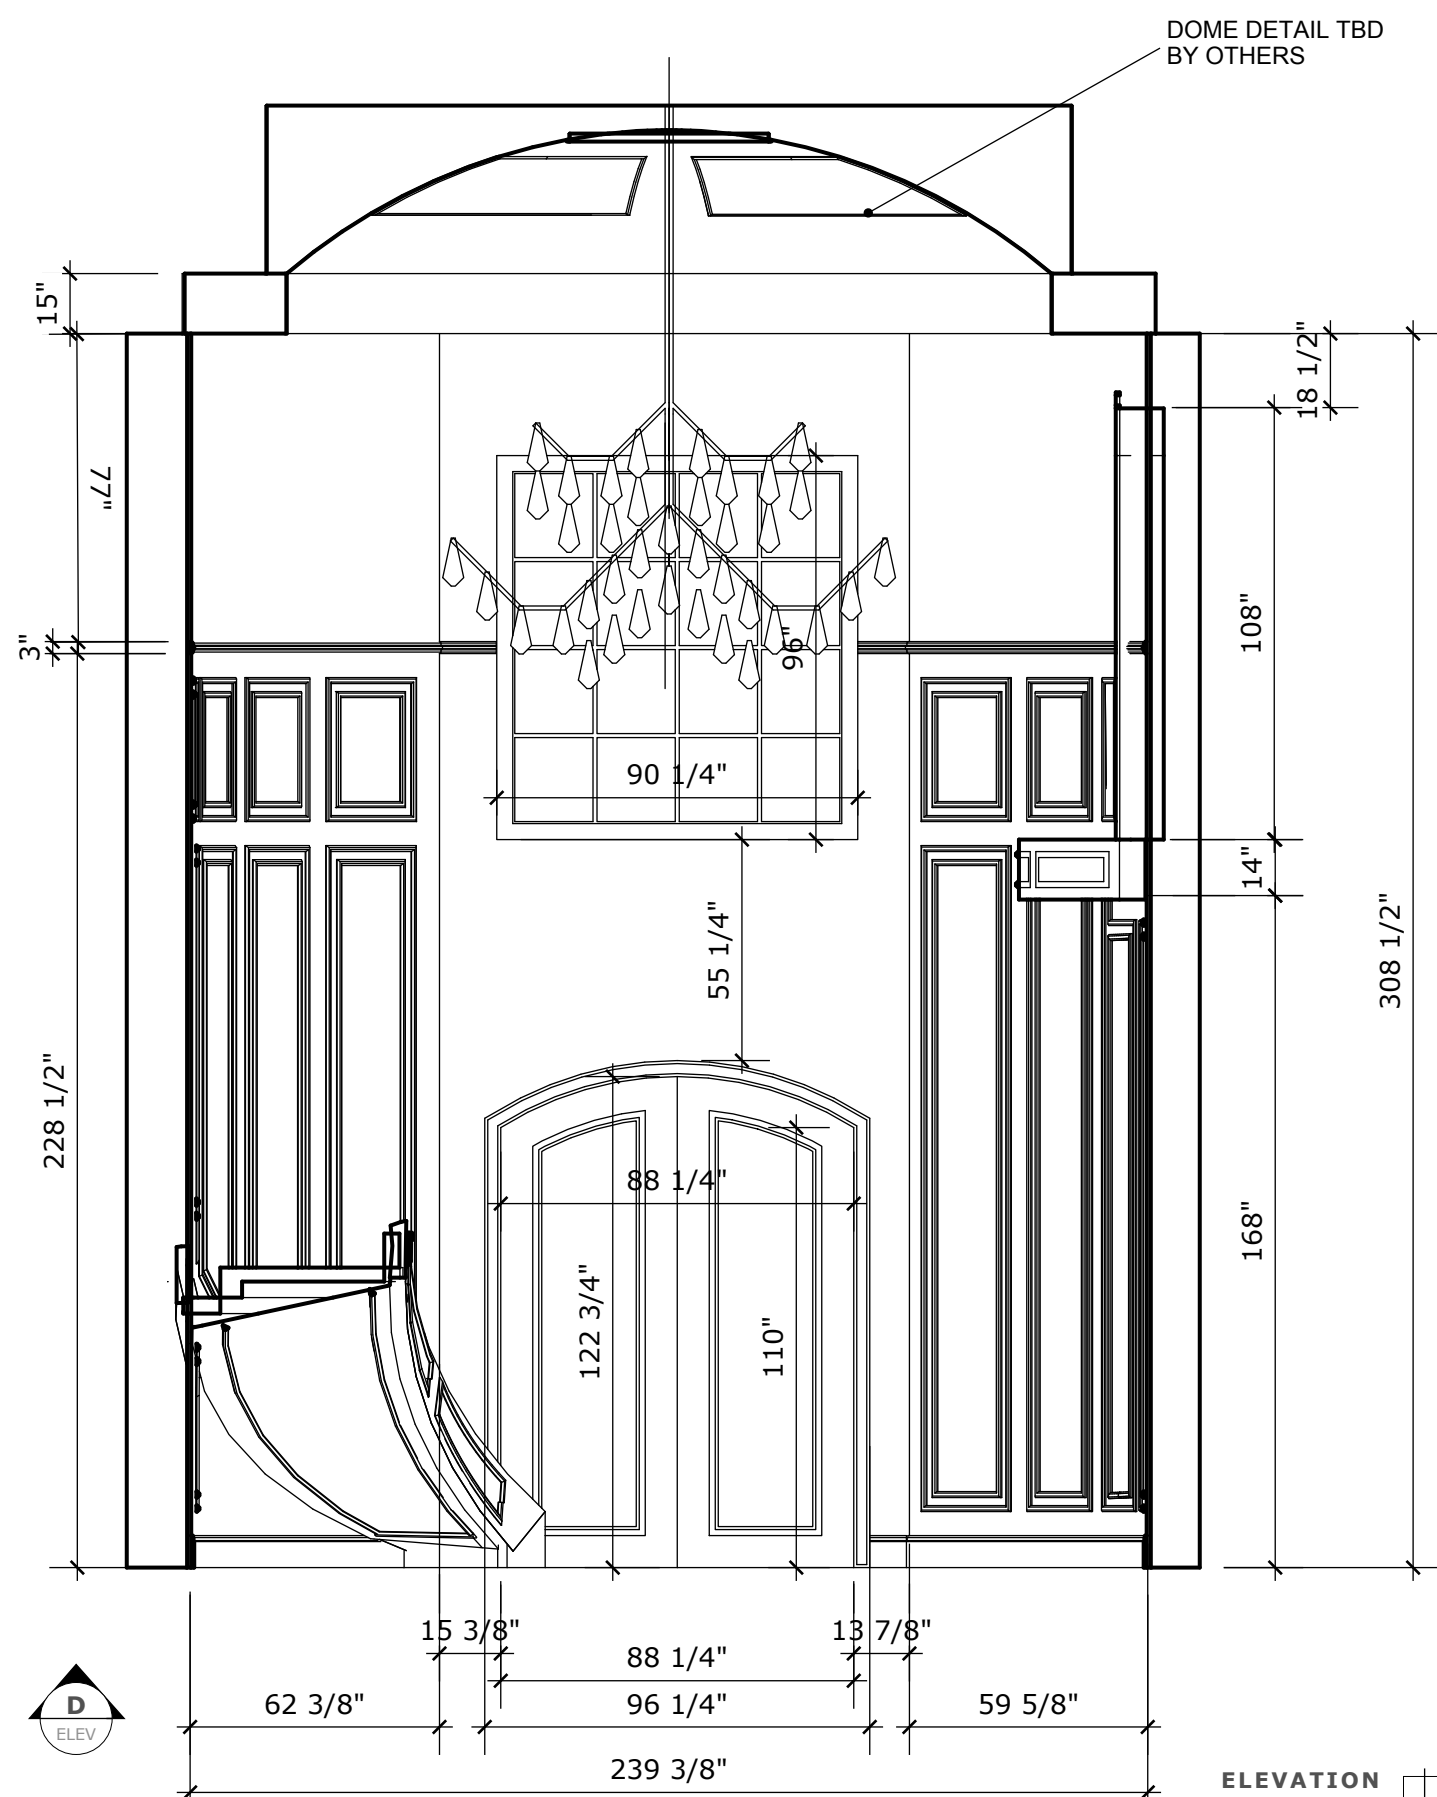

**FLOOR PLAN**  
 scale: 1/2" 

DOME DETAIL TBD BY OTHERS  
 CHANDELIER BY OTHERS

DOME DETAIL TBD BY OTHERS

DRYWALL INSIDE

FLEX MLDG

MDF

HOUSE BASE

ELEVATION  
 scale: 1/2"

DRYWALL  
INSIDE

FLEX MLDG

MDF

DRYWALL  
INSIDE

FLEX MLDG

MDF

**DETAIL**  
scale: nts

**FLOOR PLAN**   
*scale: nts*