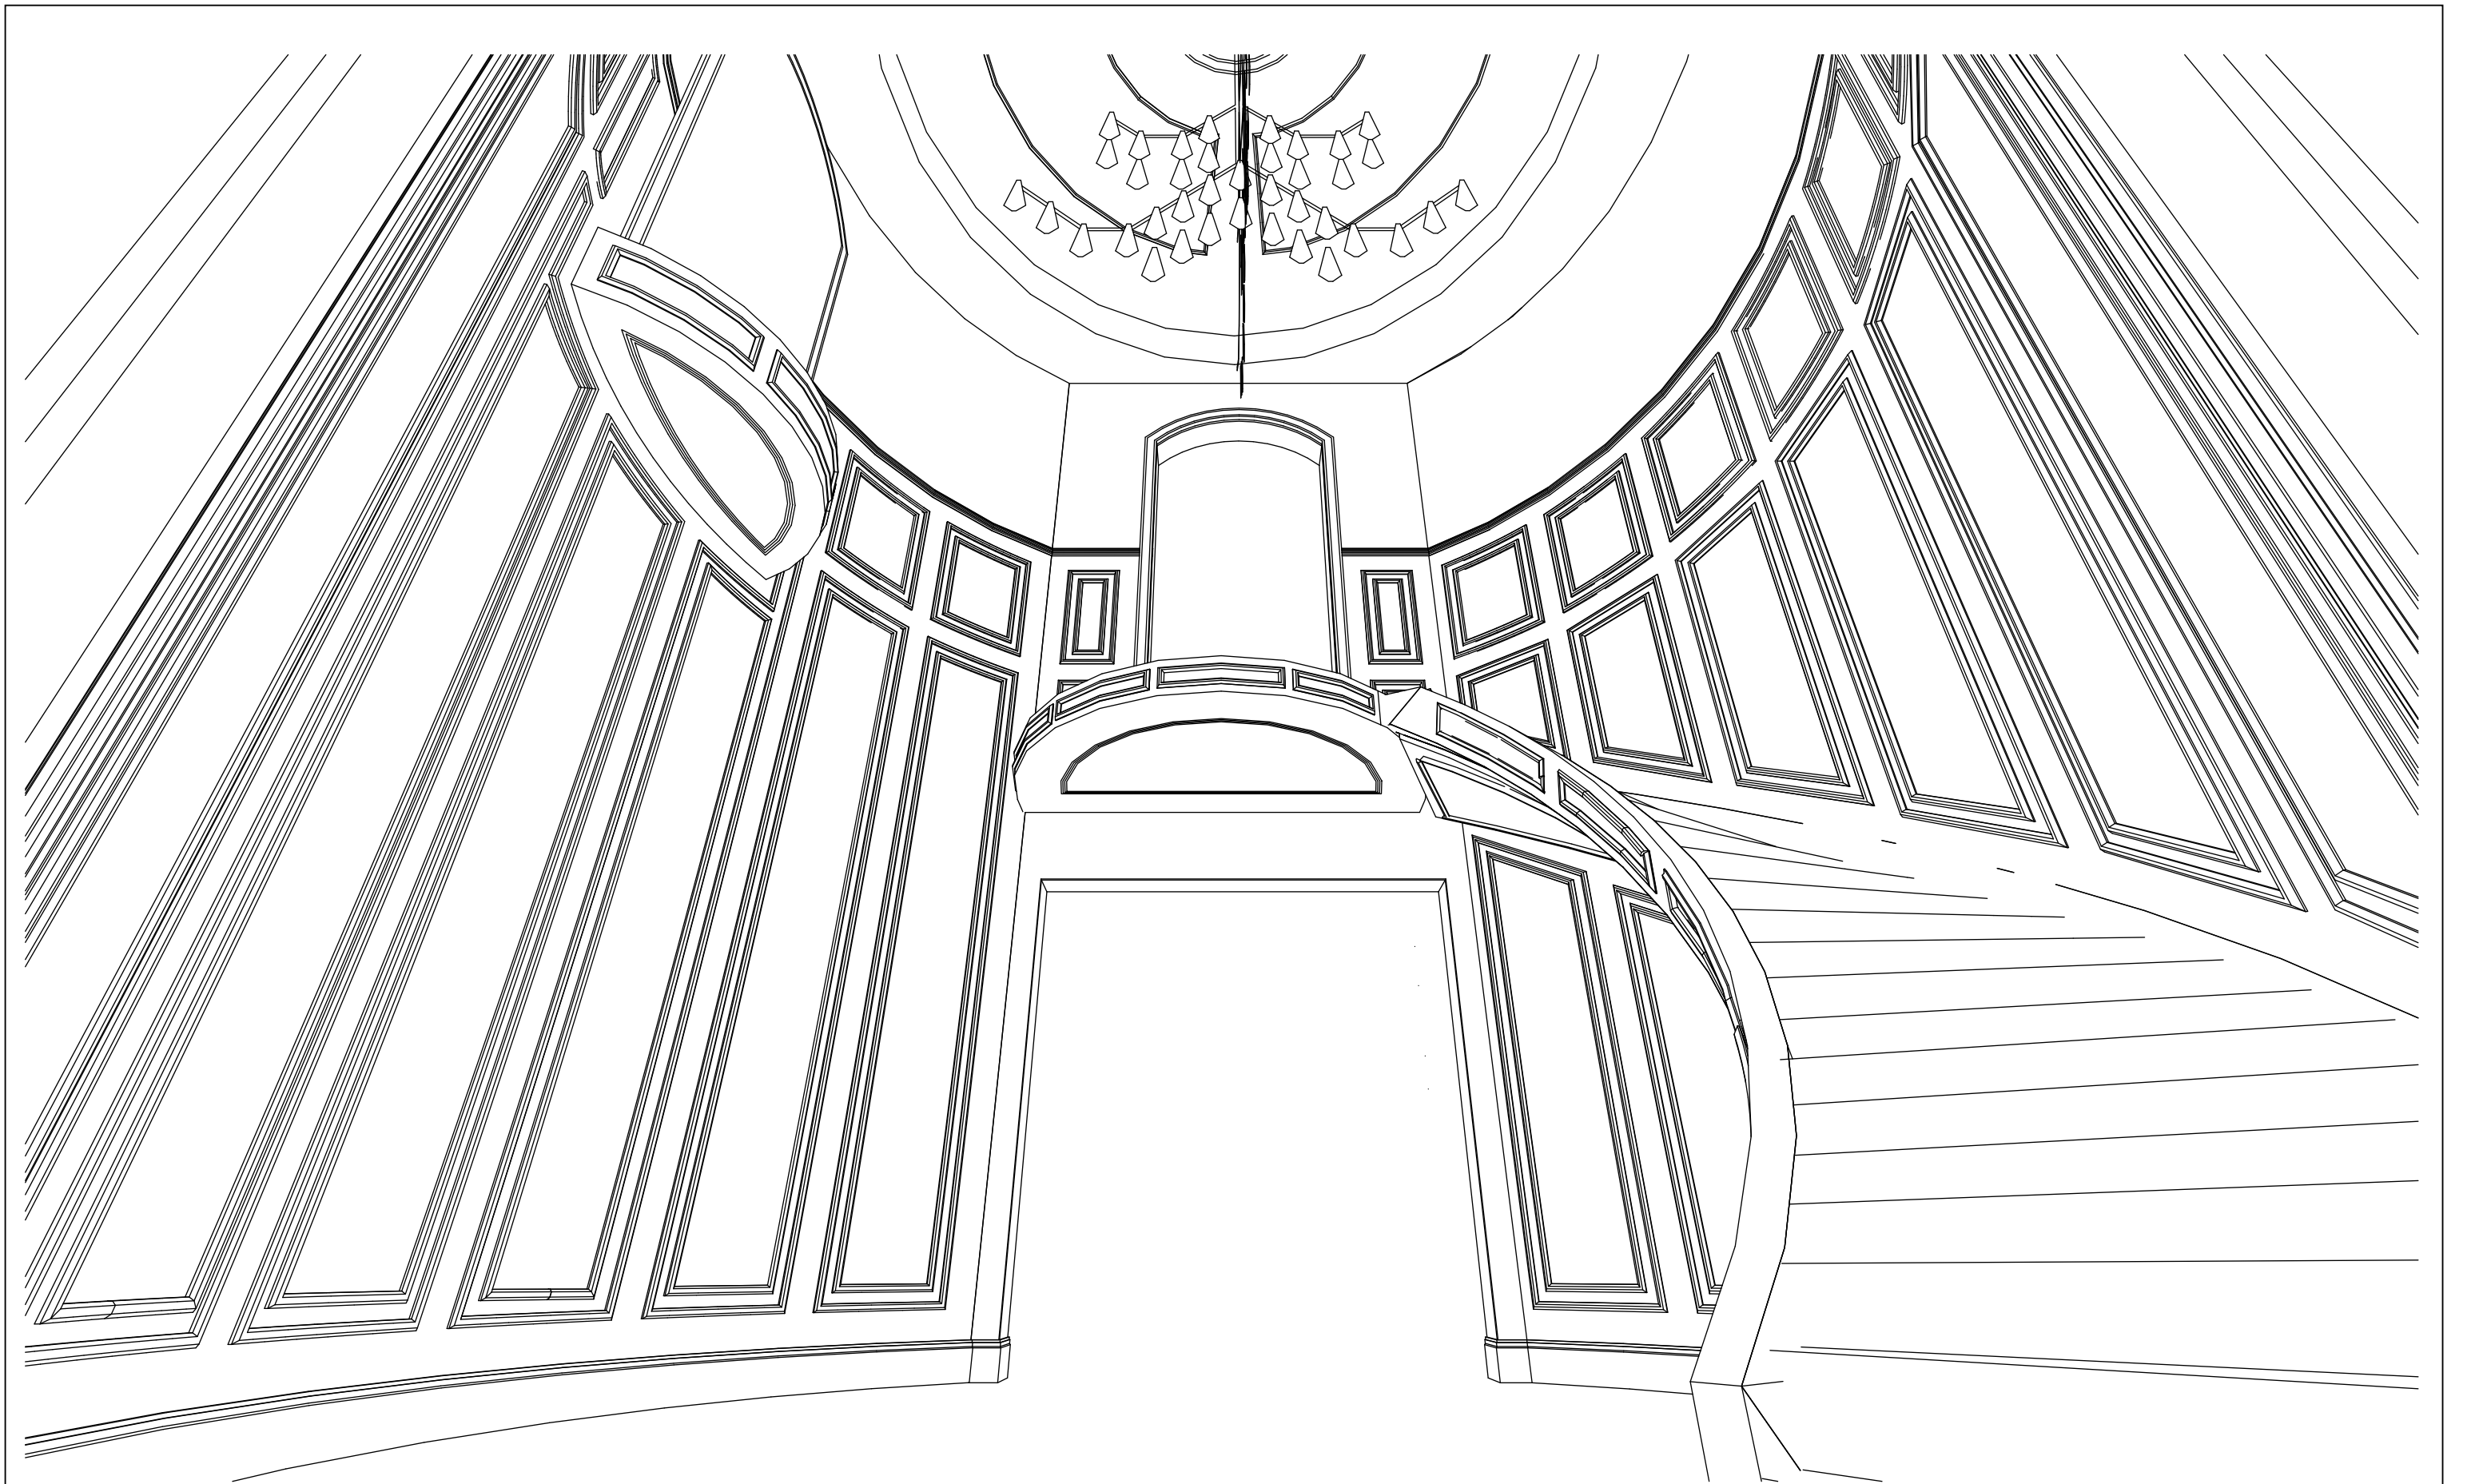

**FLOOR PLAN**  
 scale: 1/2" 

DOME DETAIL TBD BY OTHERS  
 CHANDELIER BY OTHERS

DOME DETAIL TBD BY OTHERS

DRYWALL INSIDE

FLEX MLDG

MDF

HOUSE BASE

ELEVATION  
 scale: 1/2"