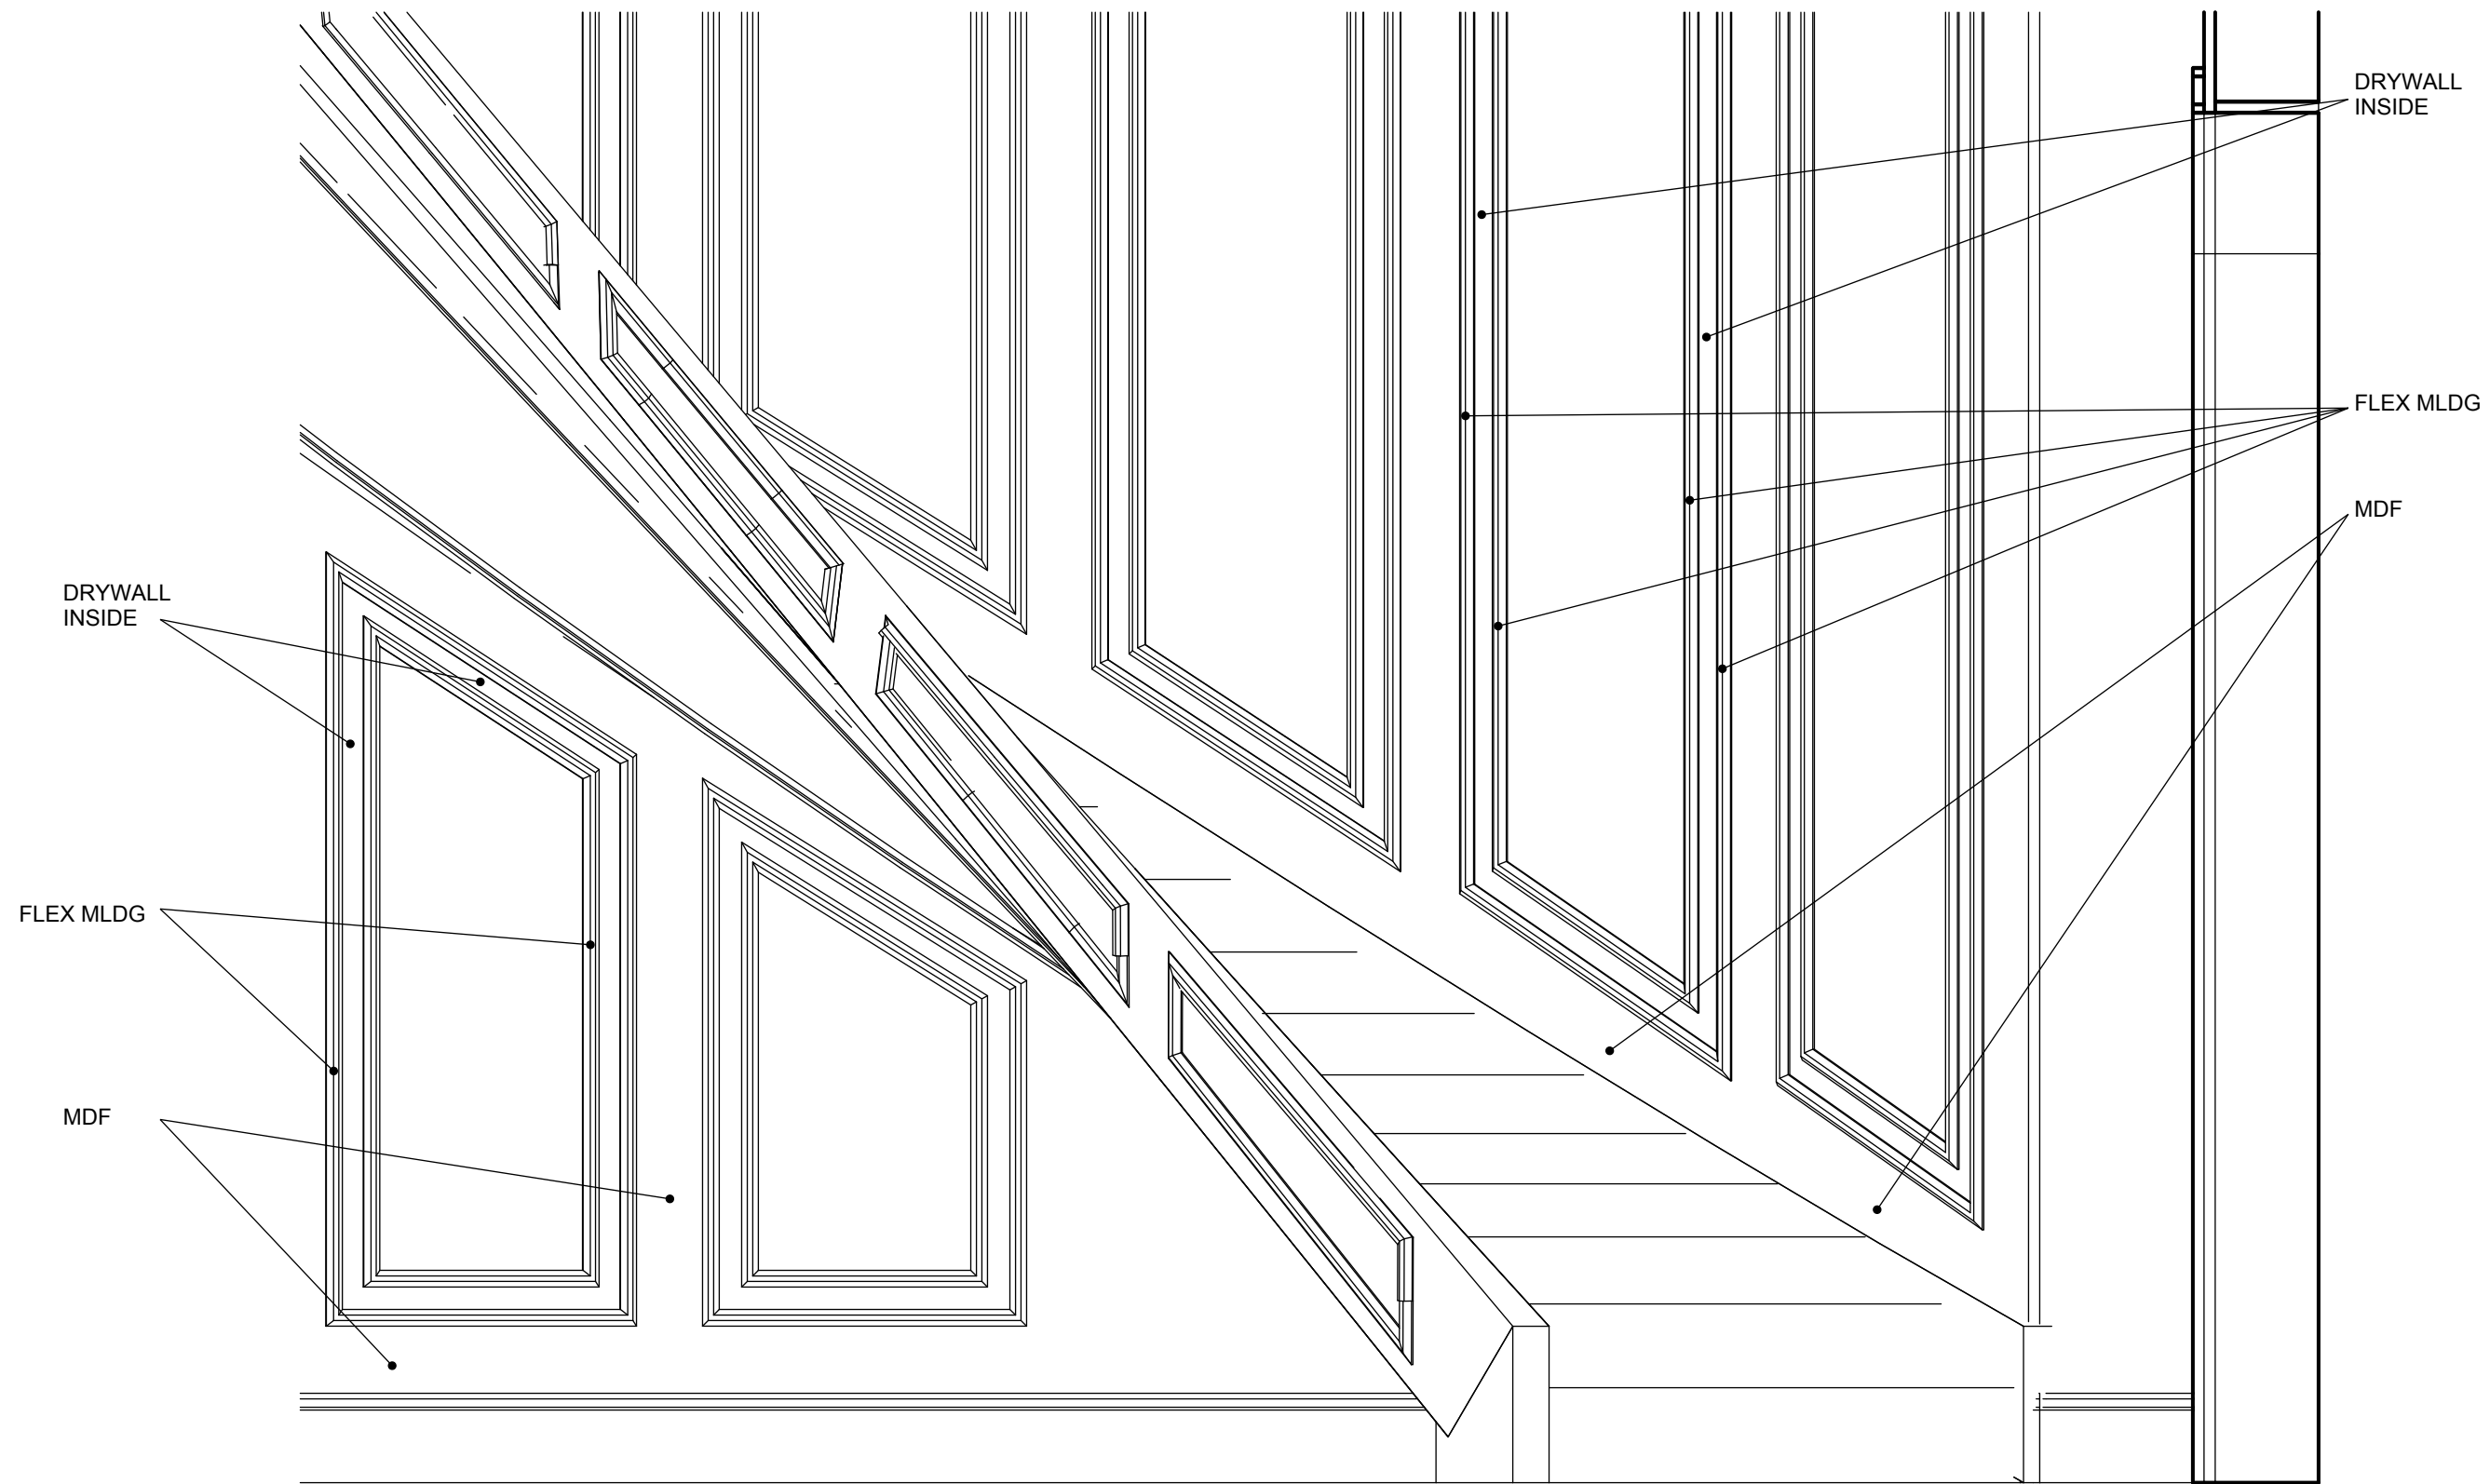

**FLOOR PLAN**  
 scale: 1/2" 

DOME DETAIL TBD BY OTHERS  
 CHANDELIER BY OTHERS

DOME DETAIL TBD BY OTHERS

DRYWALL INSIDE

FLEX MLDG

MDF

HOUSE BASE

ELEVATION  
 scale: 1/2"

DRYWALL  
INSIDE

FLEX MLDG

MDF

DRYWALL  
INSIDE

FLEX MLDG

MDF

**DETAIL**  
scale: nts

**FLOOR PLAN**   
*scale: nts*