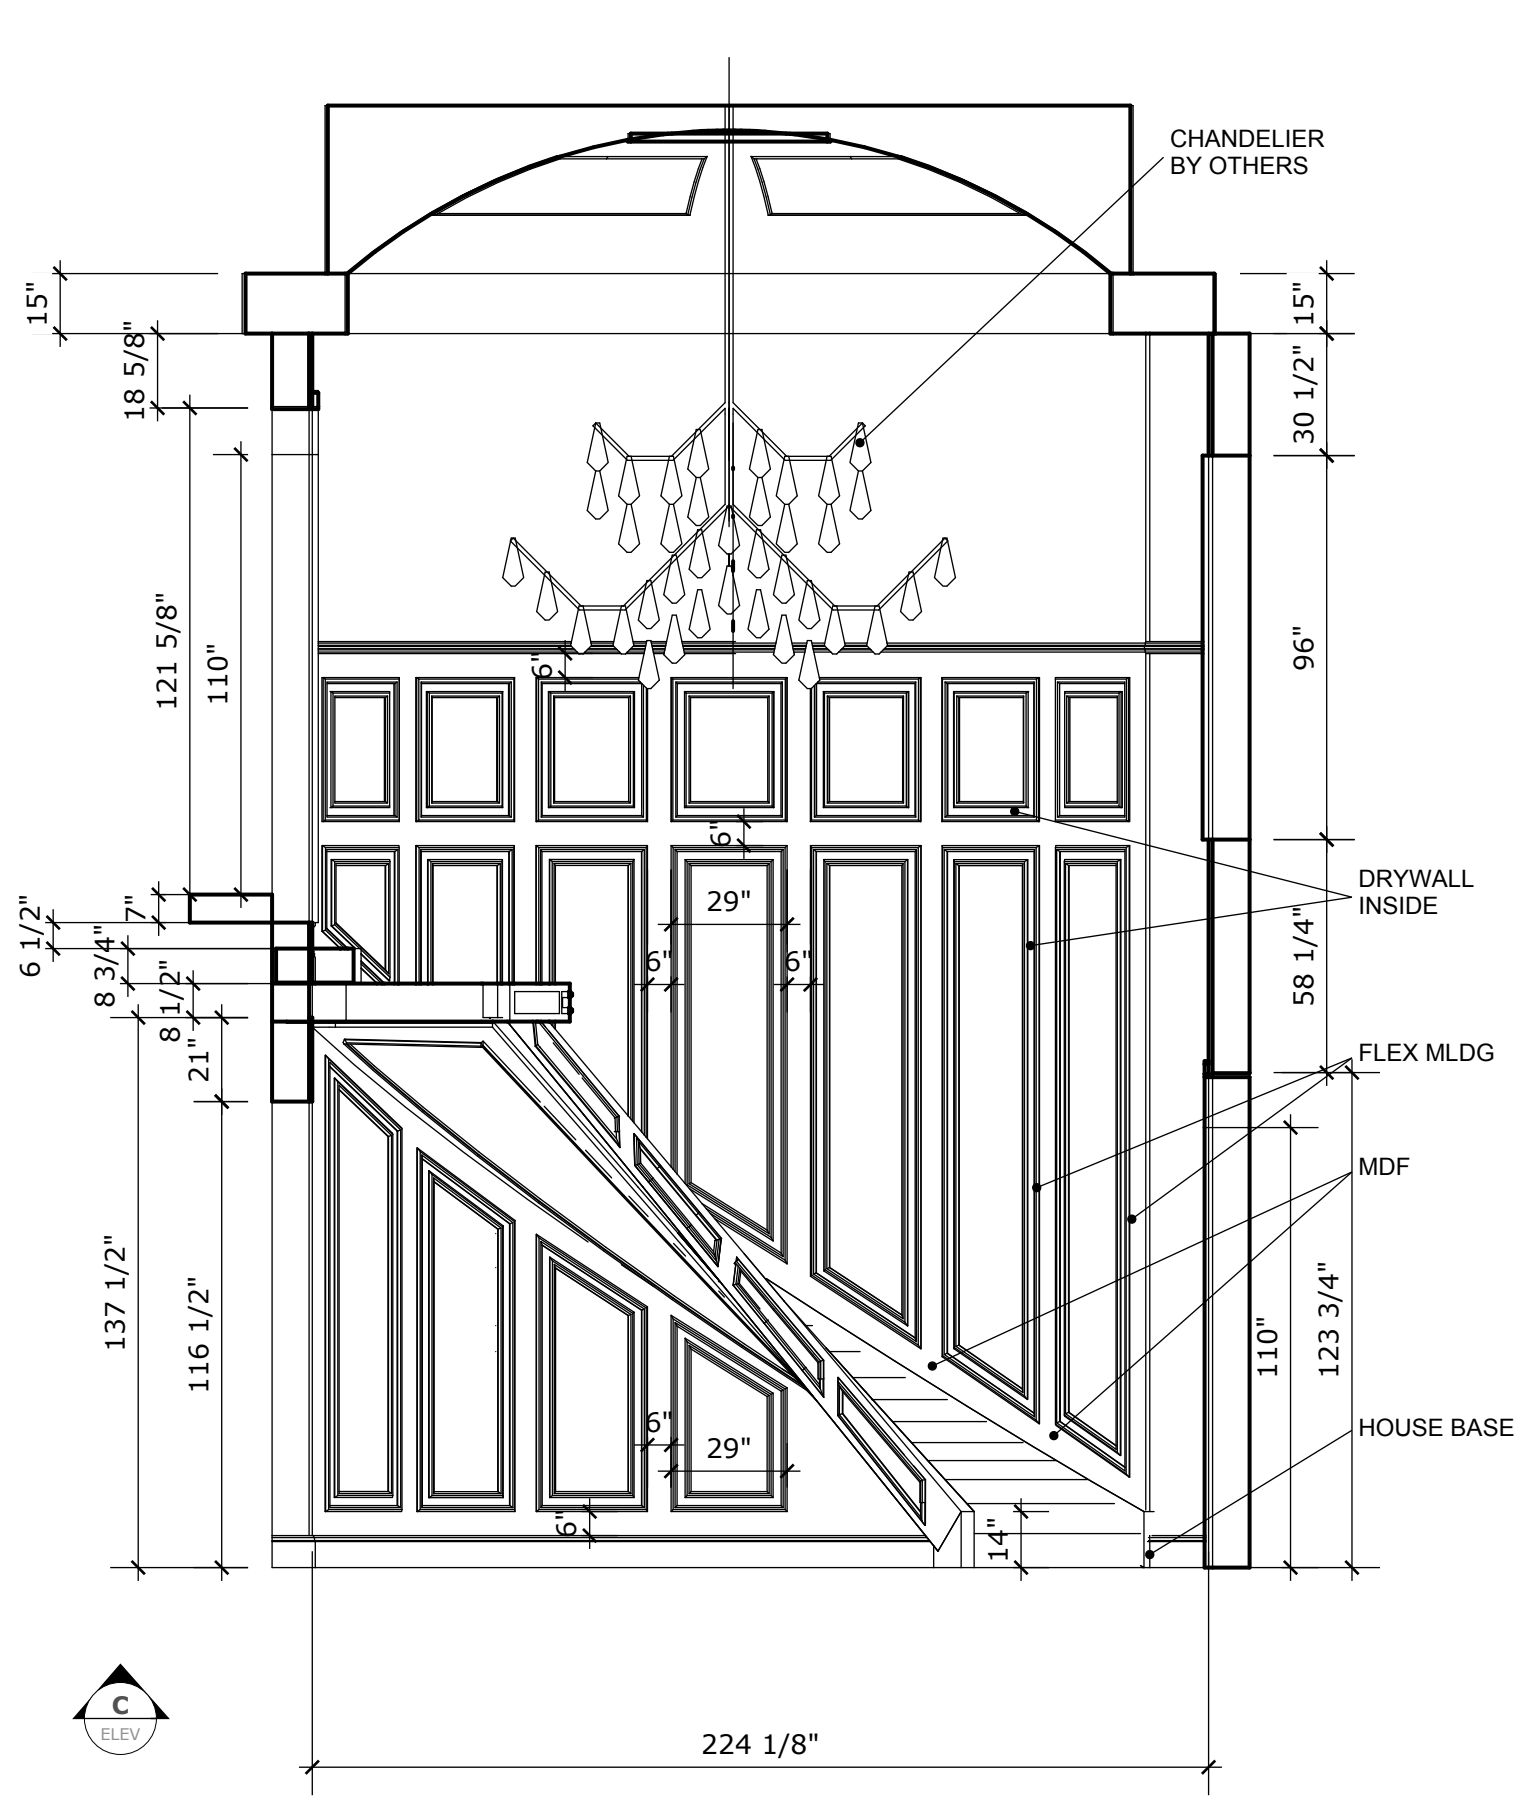

**FLOOR PLAN**  
 scale: 1/2" 

DOME DETAIL TBD BY OTHERS  
 CHANDELIER BY OTHERS

DOME DETAIL TBD BY OTHERS

DRYWALL INSIDE

FLEX MLDG

MDF

HOUSE BASE

ELEVATION  
 scale: 1/2"

DRYWALL  
INSIDE

FLEX MLDG

MDF

DRYWALL  
INSIDE

FLEX MLDG

MDF

**DETAIL**  
scale: nts

**FLOOR PLAN**   
*scale: nts*