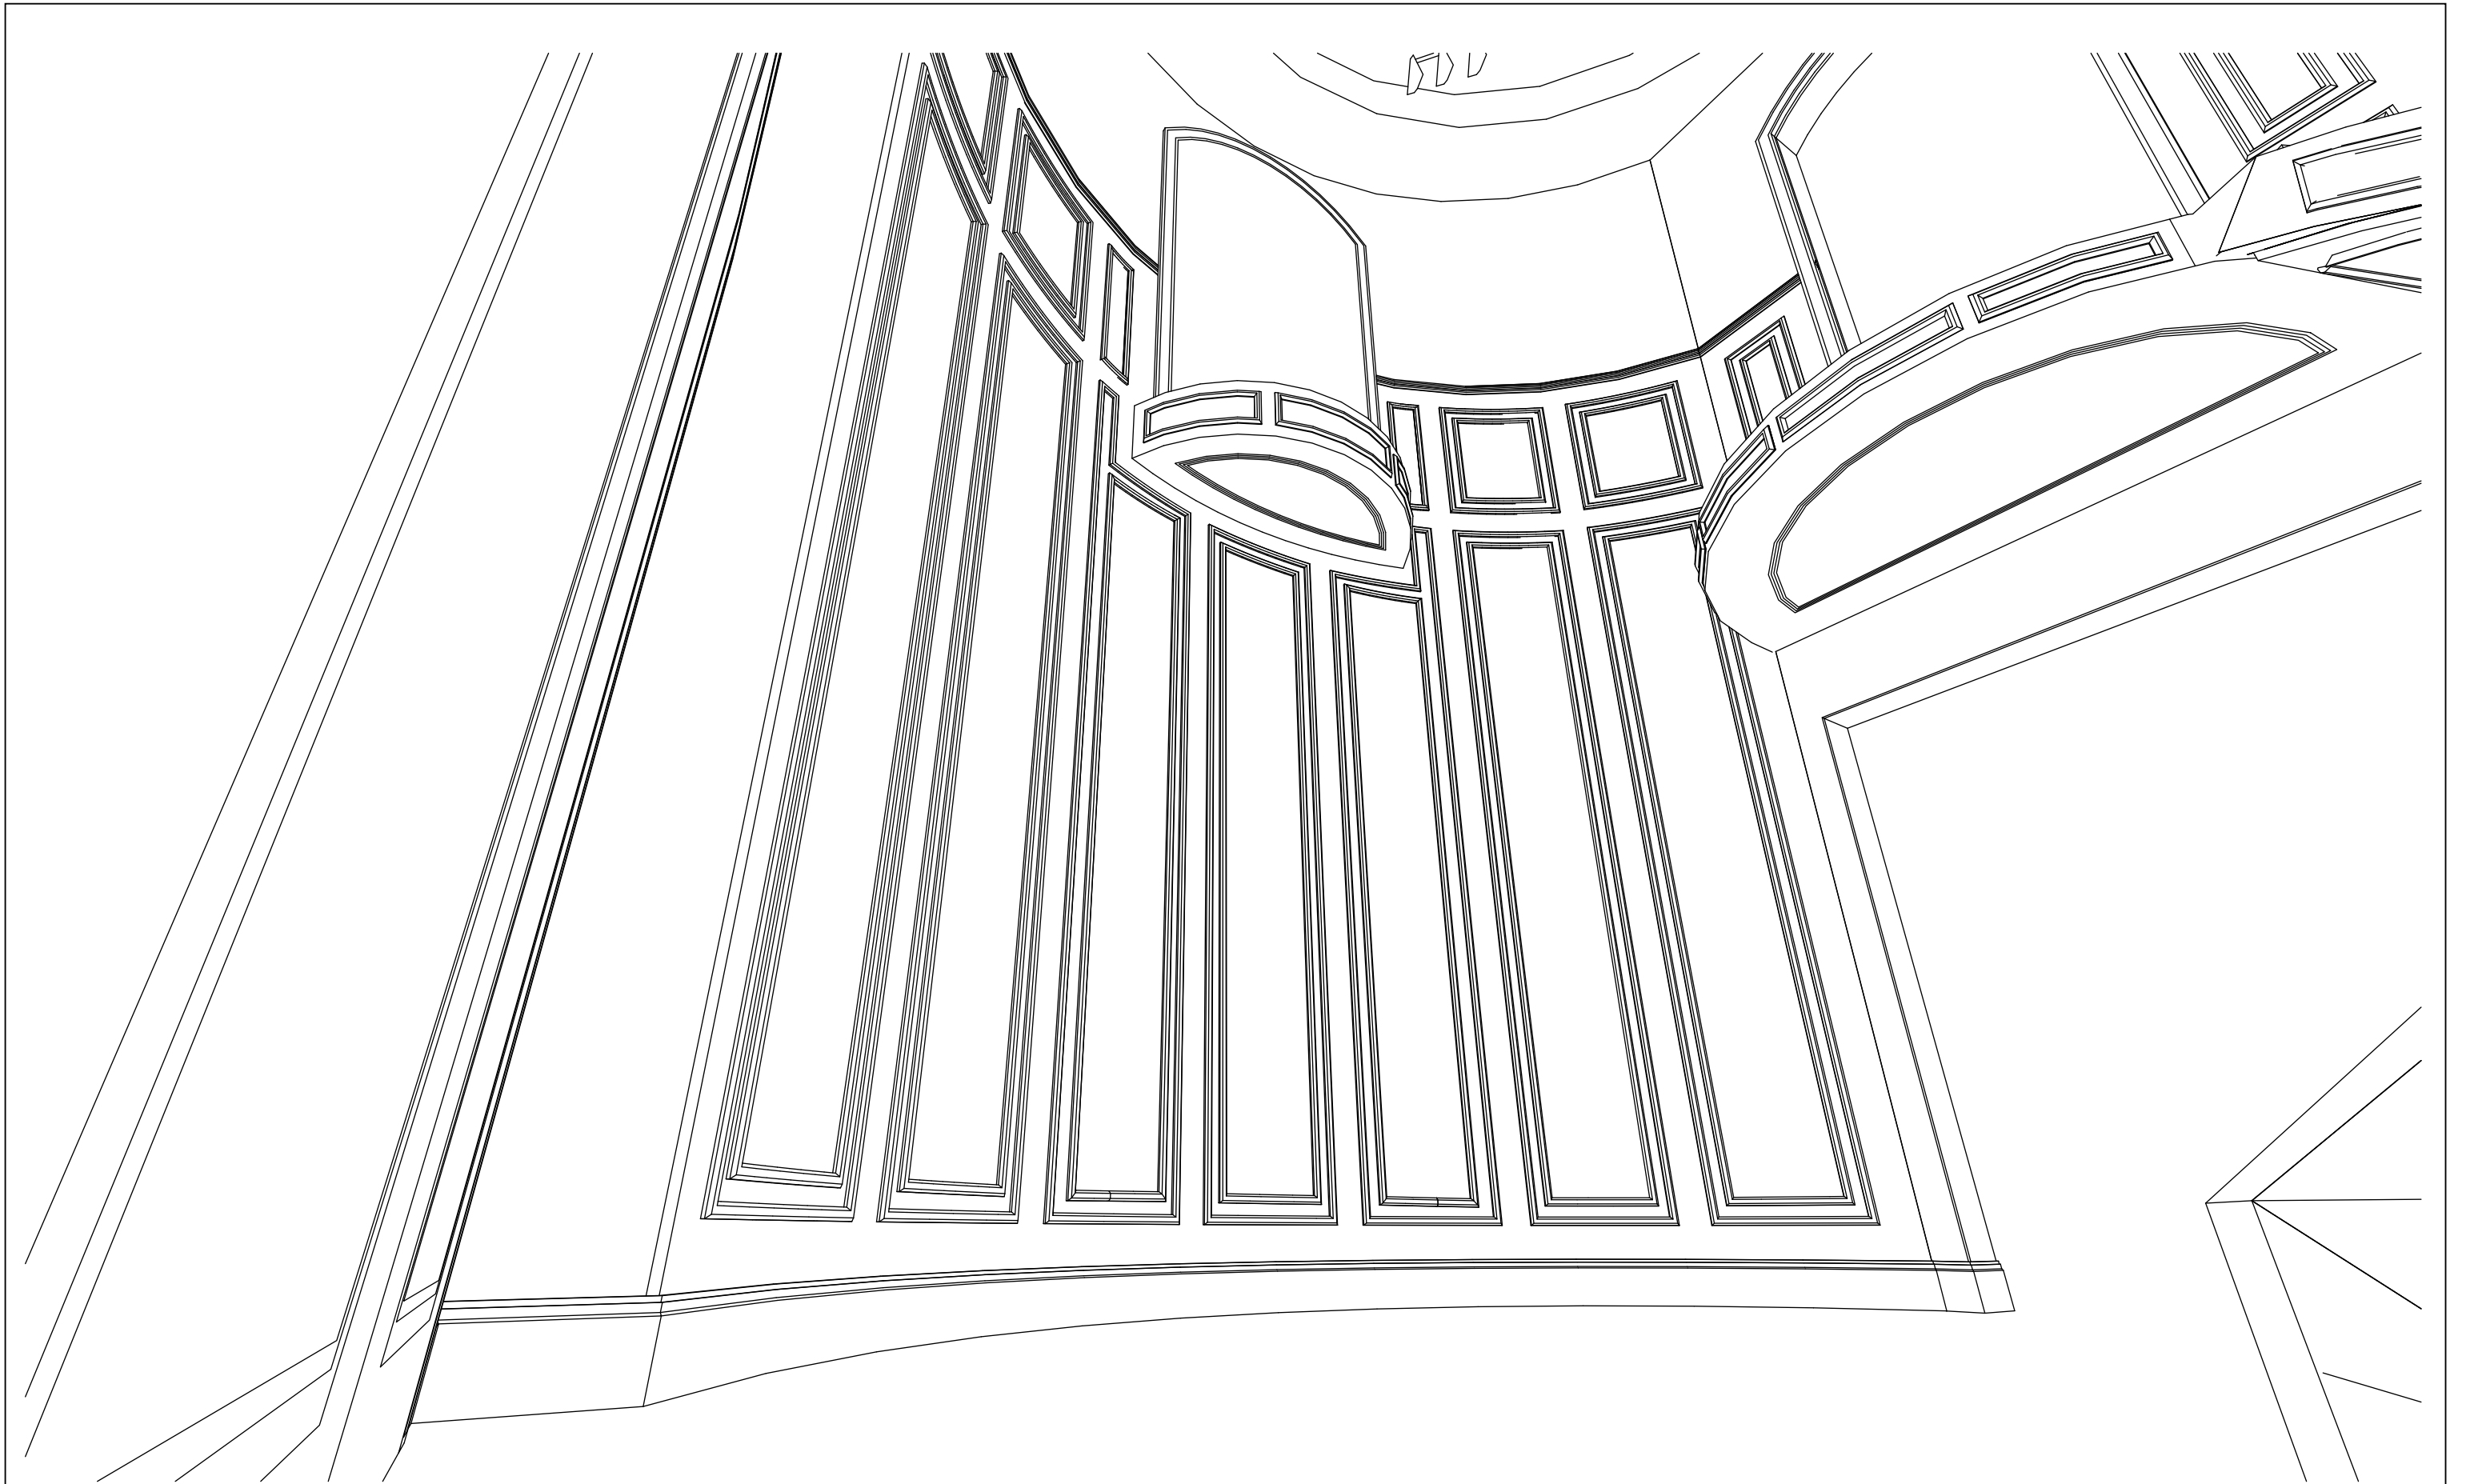

**FLOOR PLAN**  
 scale: 1/2" 

DOME DETAIL TBD BY OTHERS  
 CHANDELIER BY OTHERS

DOME DETAIL TBD BY OTHERS

DRYWALL INSIDE

FLEX MLDG

MDF

HOUSE BASE

ELEVATION  
 scale: 1/2"

DRYWALL  
INSIDE

FLEX MLDG

MDF

DRYWALL  
INSIDE

FLEX MLDG

MDF

**DETAIL**  
scale: nts

**FLOOR PLAN**   
*scale: nts*