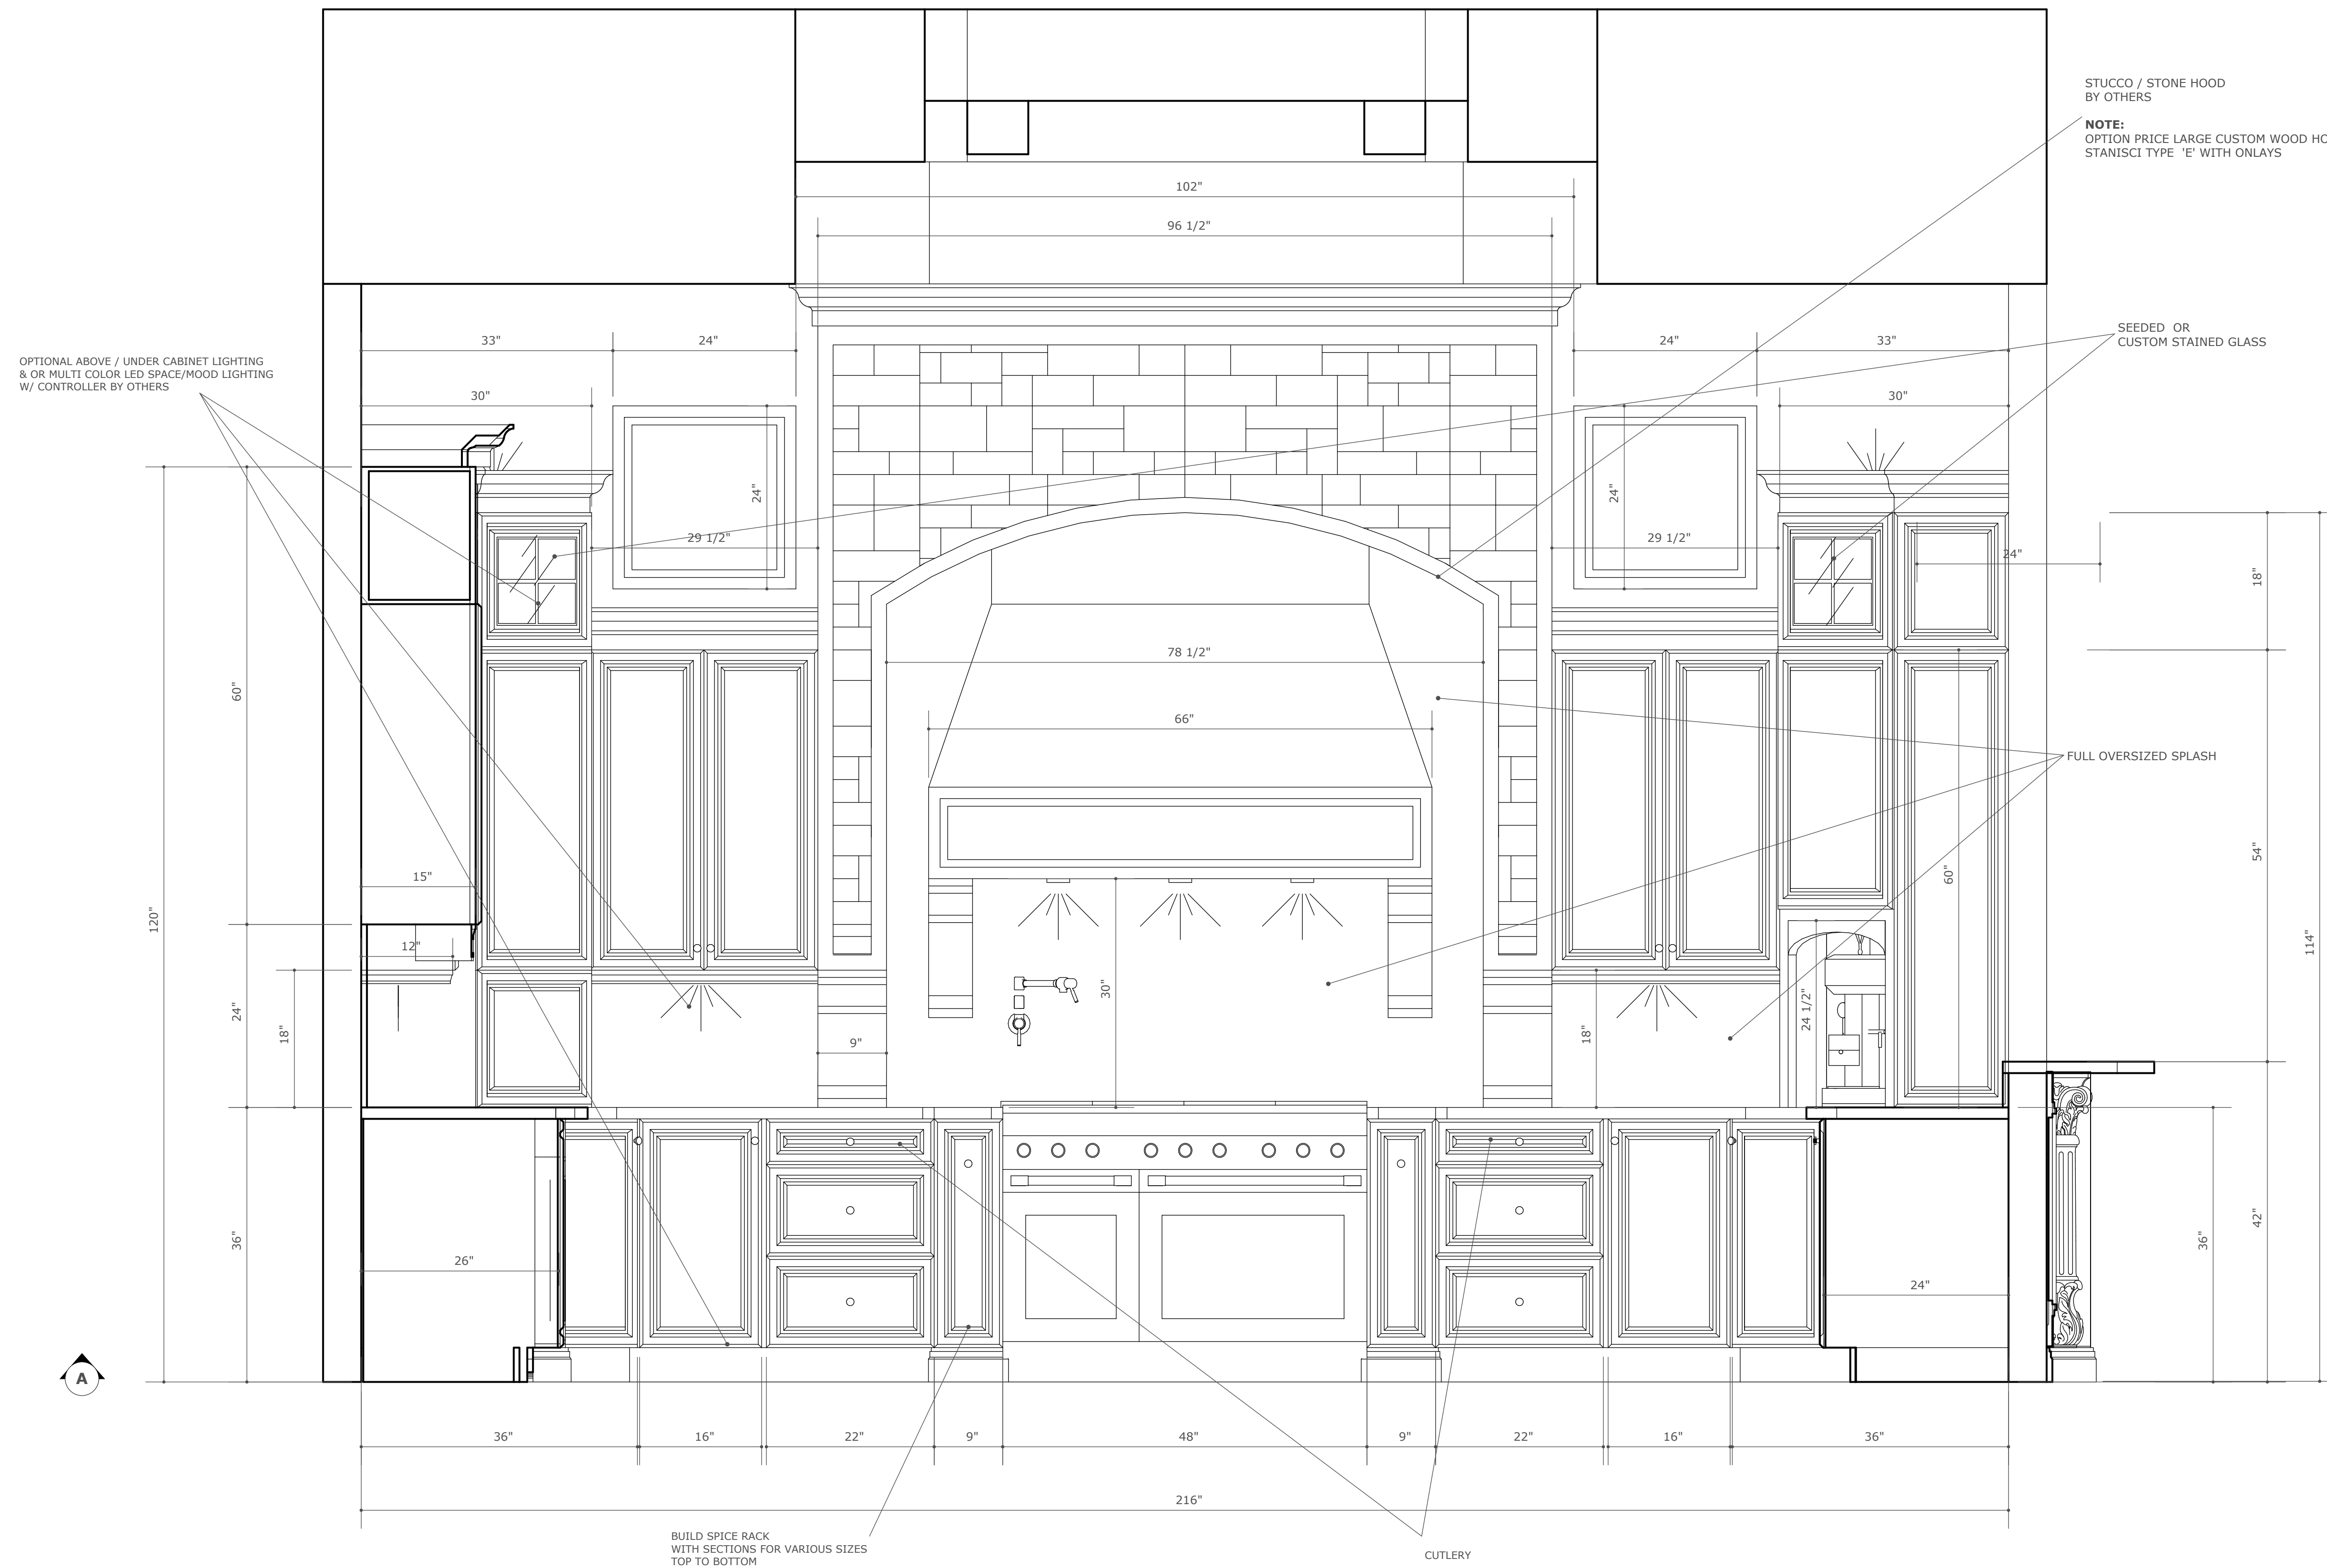

STUCCO / STONE HOOD
BY OTHERS

NOTE:
OPTION PRICE LARGE CUSTOM WOOD HOOD
STANISCI TYPE 'E' WITH ONLAYS

SEEDED OR
CUSTOM STAINED GLASS

FULL OVERSIZED SPLASH

BUILD SPICE RACK
WITH SECTIONS FOR VARIOUS SIZES
TOP TO BOTTOM

CUTLERY