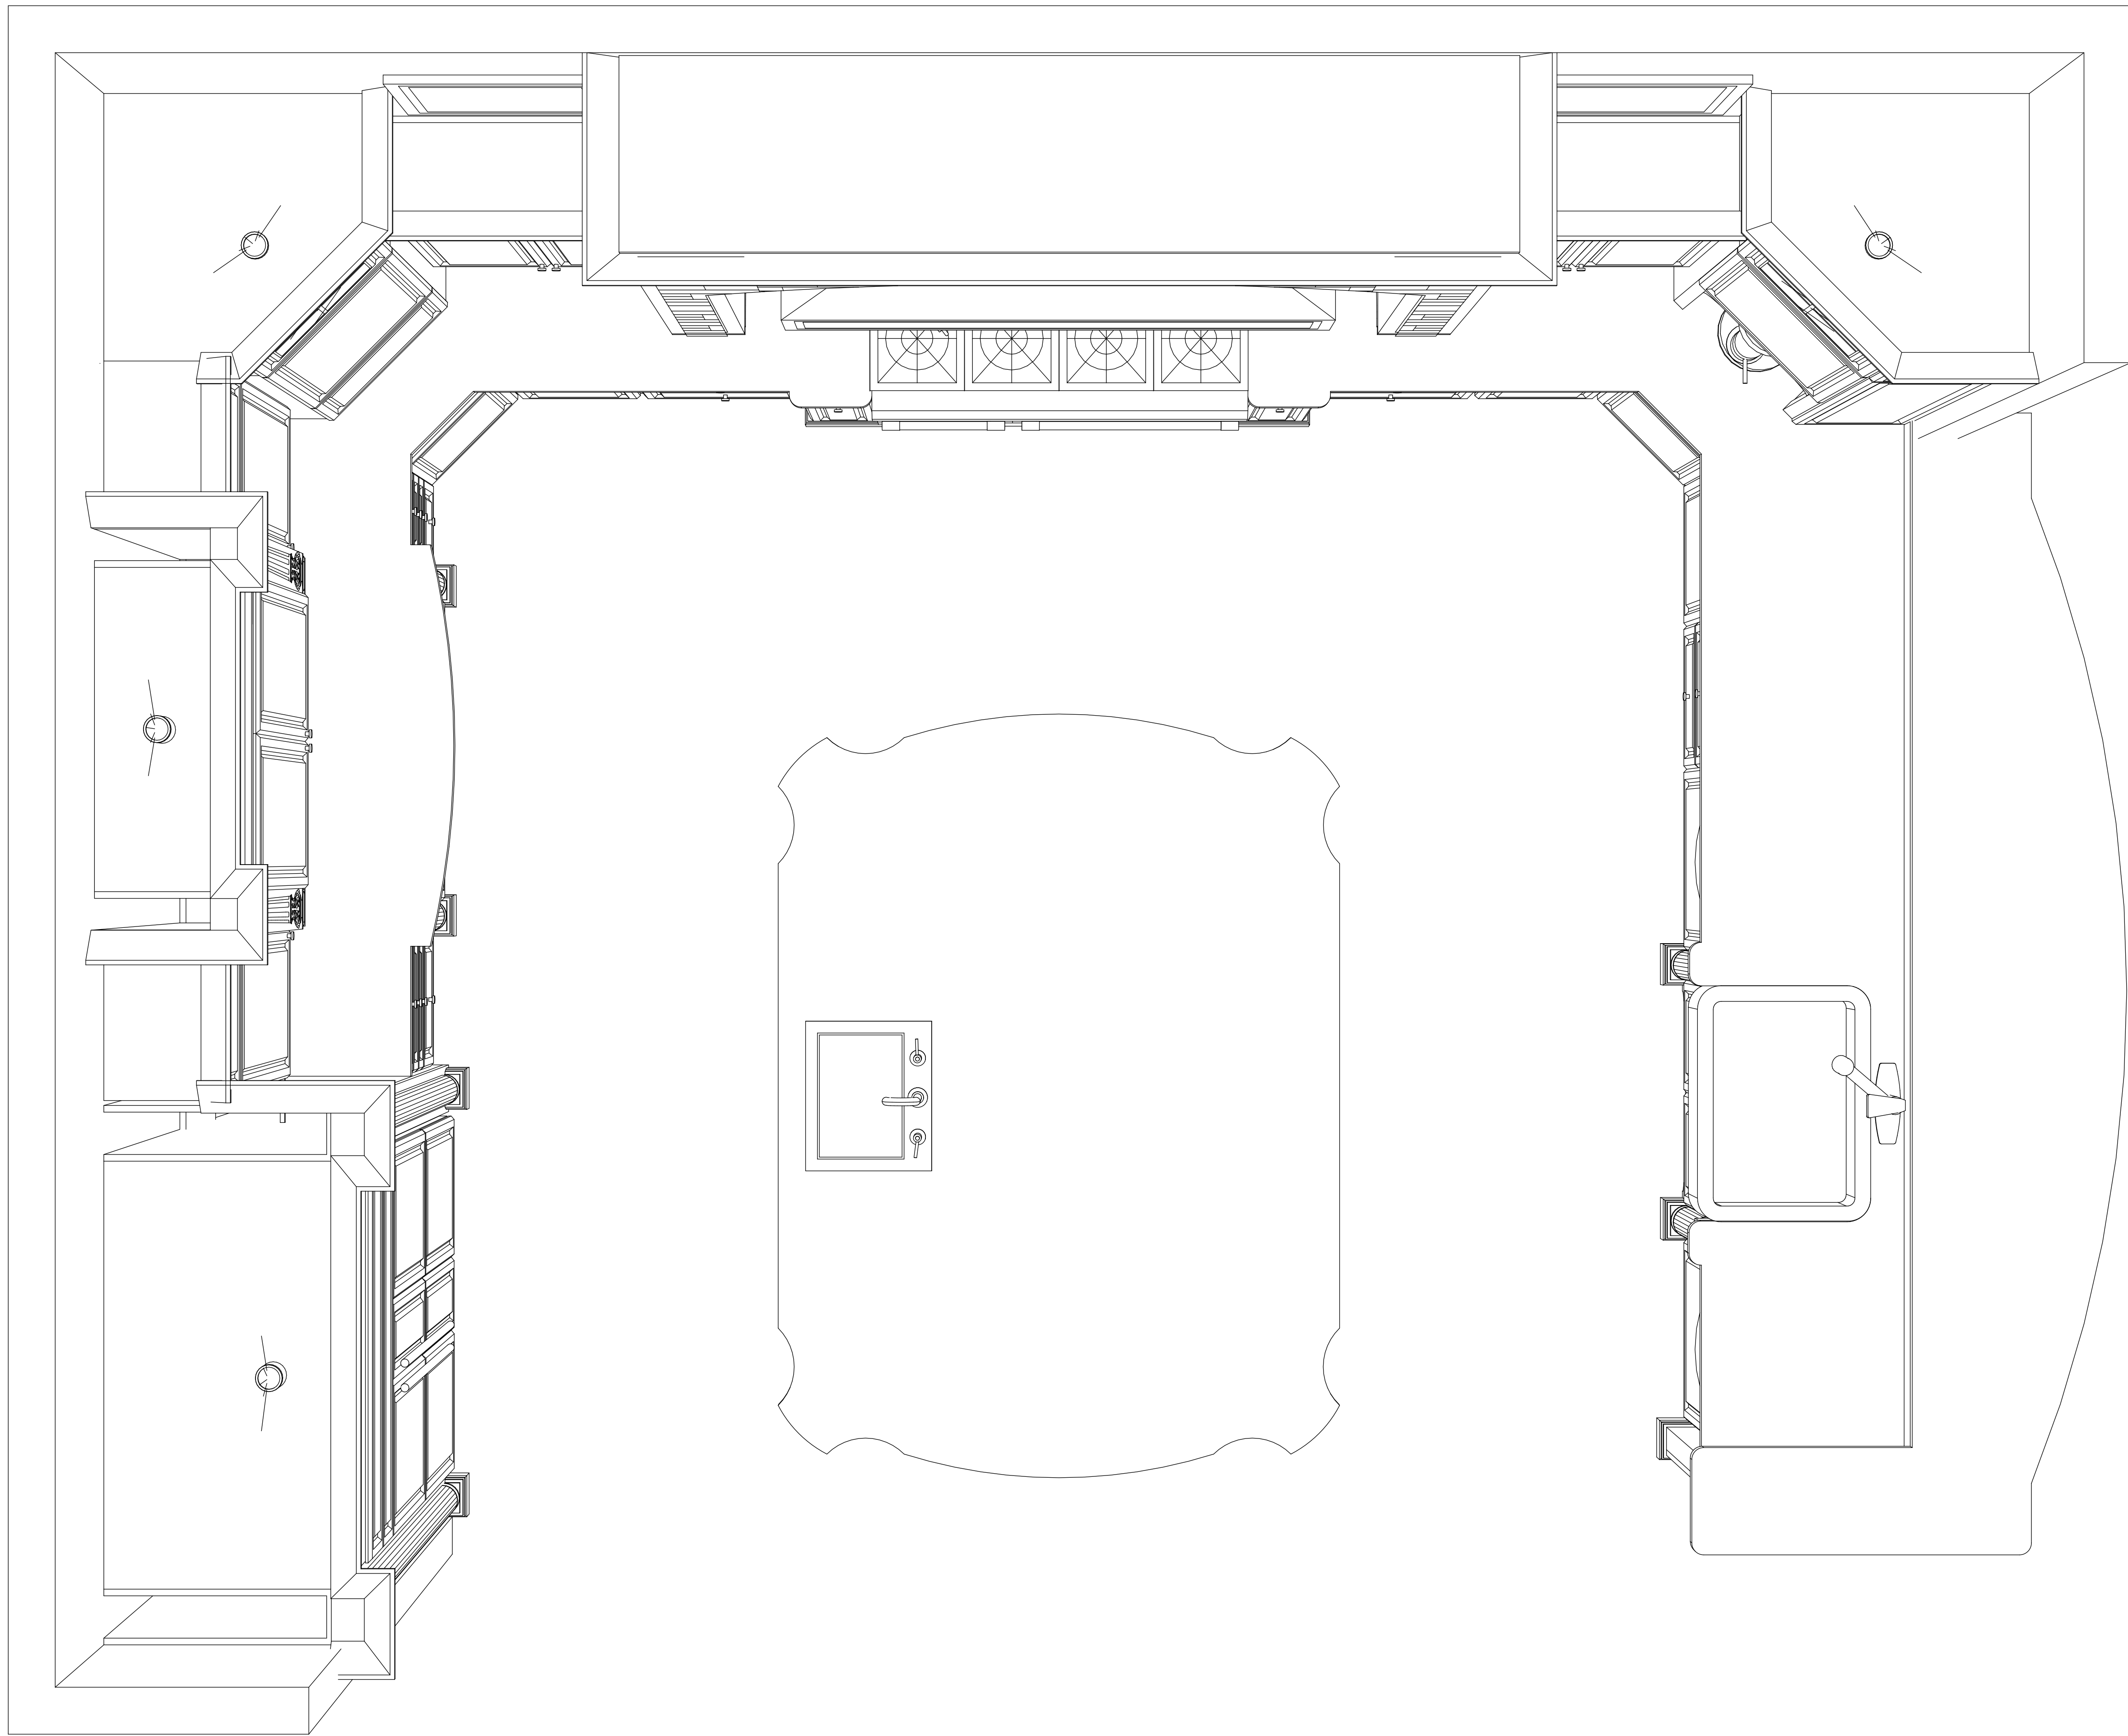

CREDITS:
 DESIGN - JONATHAN
 DRAWINGS - JONATHAN
 BUILDER / REMODELER - BCH BROCCOLO CUSTOM HOMES
 INTERIOR DESIGN - CLIENT
 PRODUCT / SUPPLIER - GRAND WOODWORKING

PERSPECTIVES
 SCALE: 1/8" = 1'-0"

DESIGNS BY JONATHAN : PRIVATE RESIDENCE : KITCHEN : 042512

NOTE: PRELIMINARY DESIGN 042712

FLOOR PLAN : A
 scale: 1"

DESIGNS BY JONATHAN : PRIVATE RESIDENCE : KITCHEN : 042512

FLOOR PLAN : B
Scale: nts

STUCCO / STONE HOOD
BY OTHERS

NOTE:
OPTION PRICE LARGE CUSTOM WOOD HOOD
STANISCI TYPE 'E' WITH ONLAYS