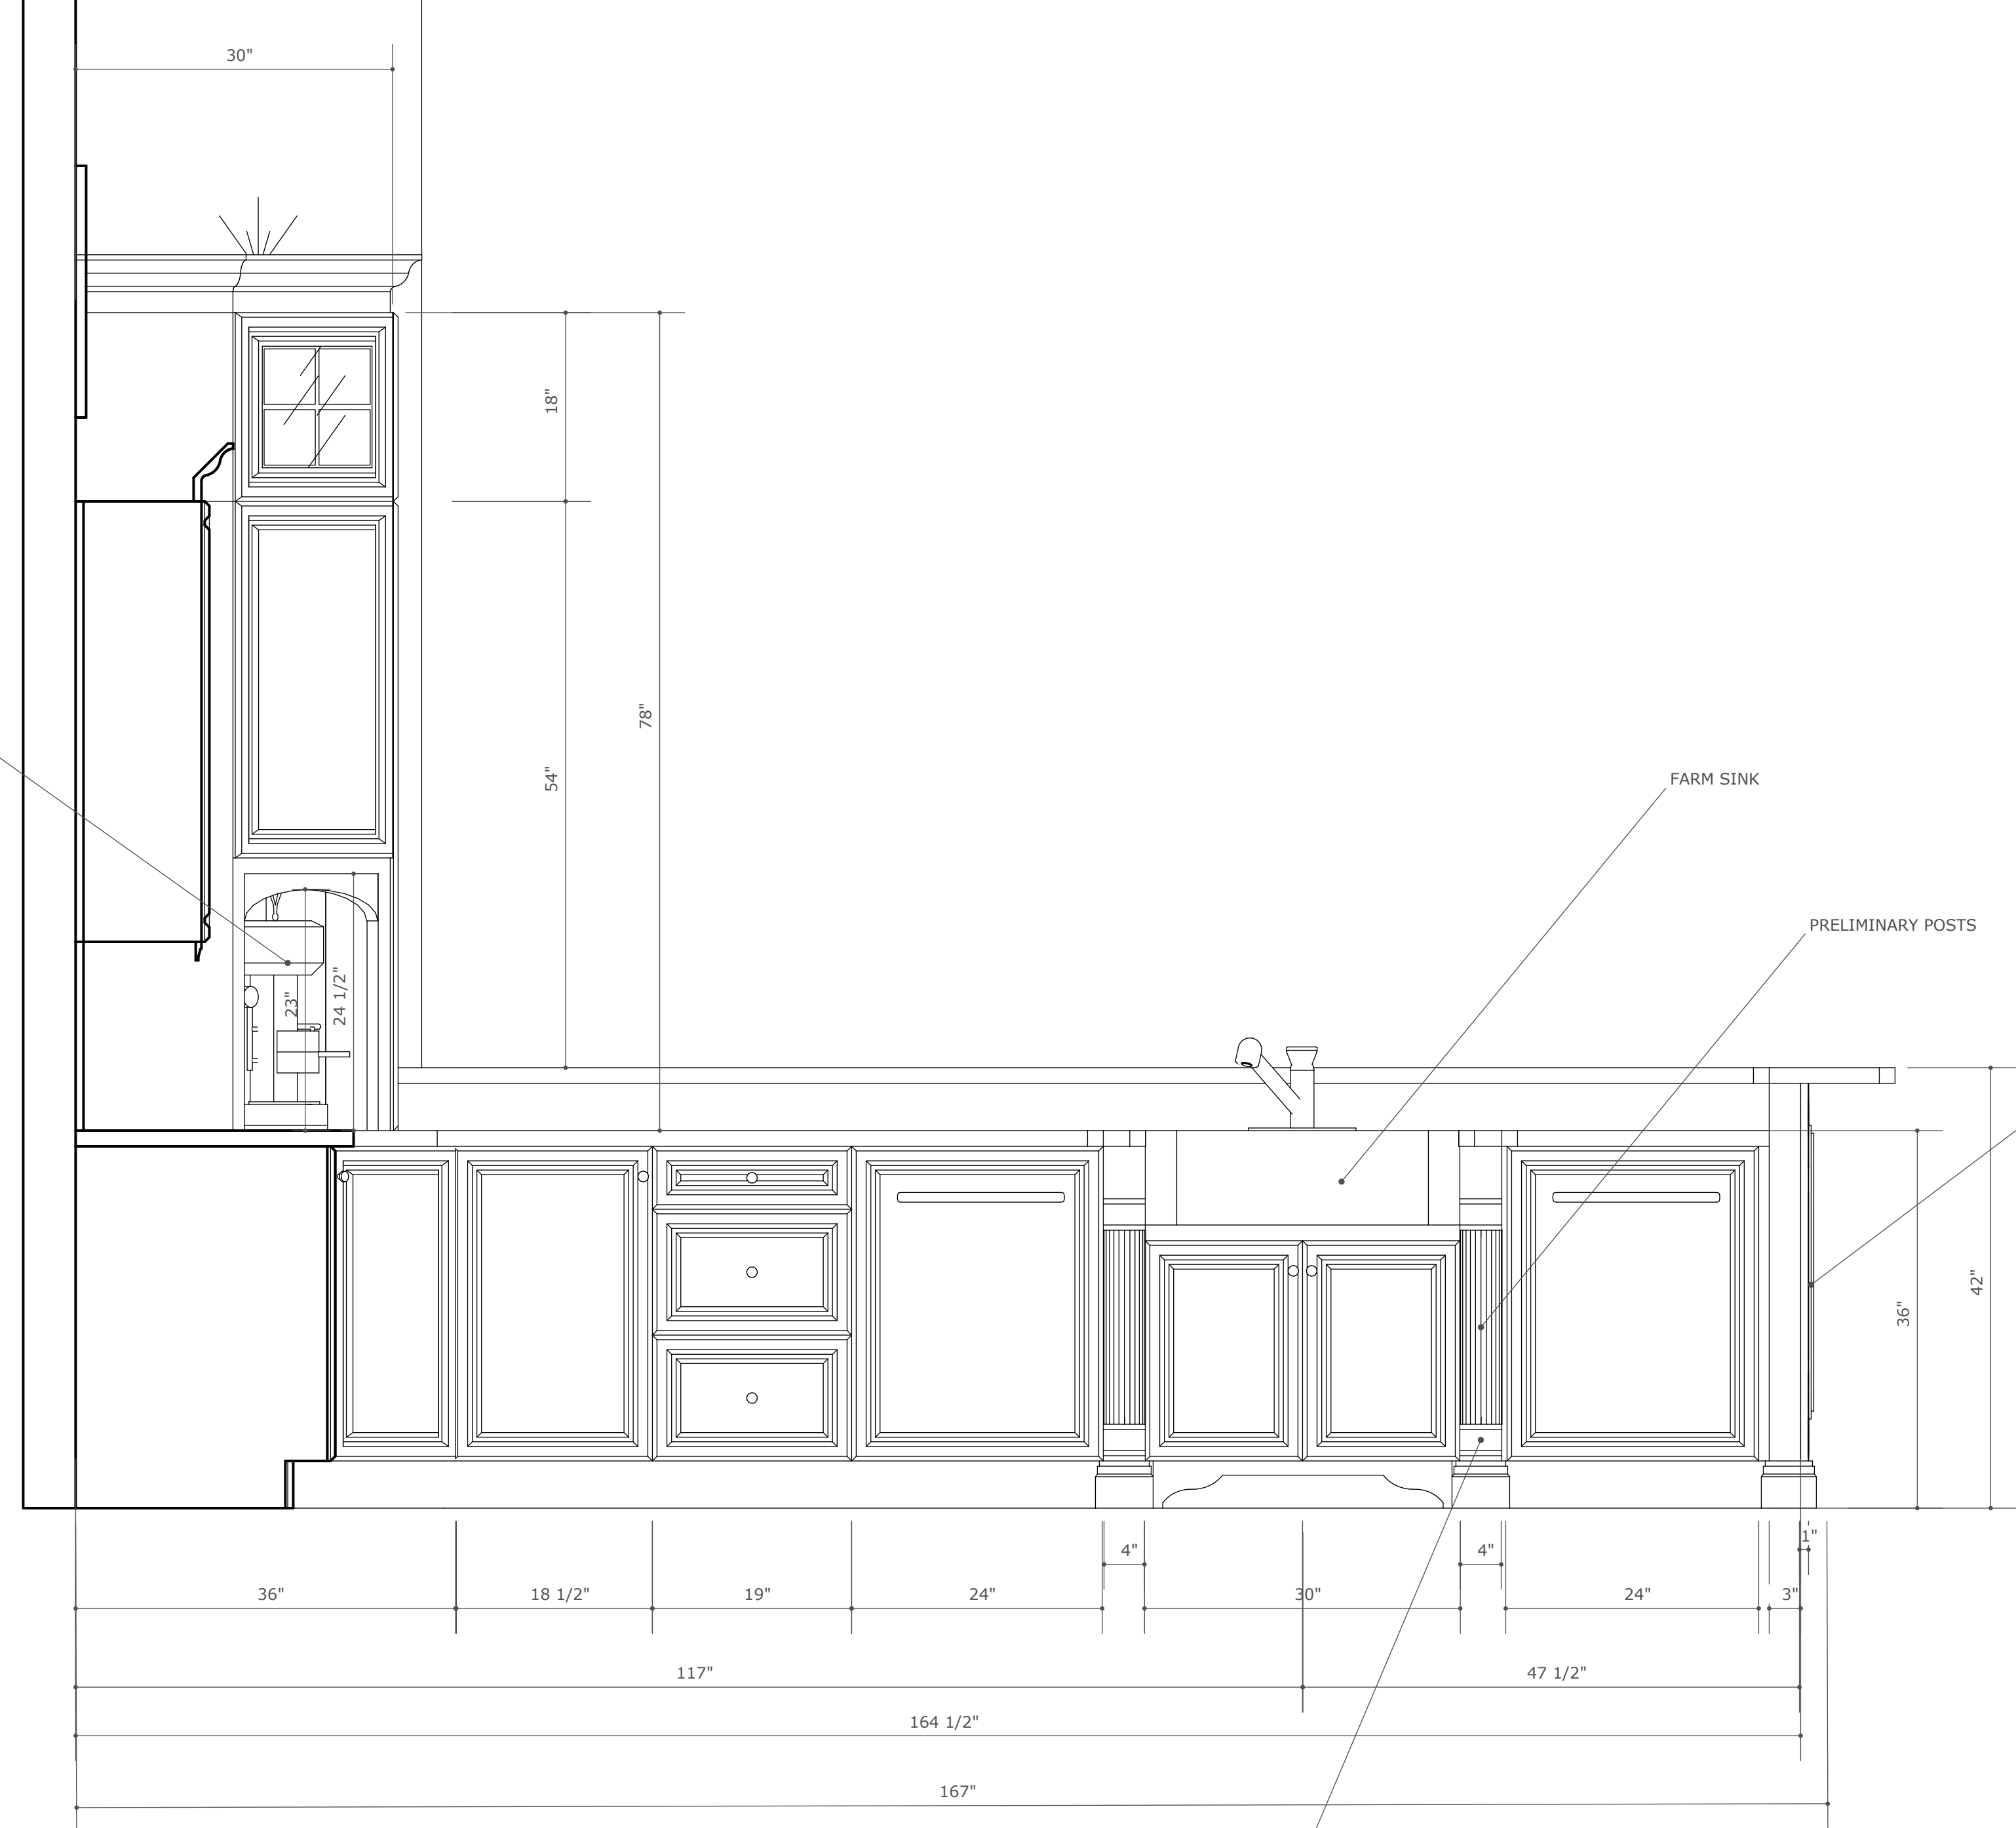

ELEKTRA MICRO CASA SEMIAUTOMATICA
ESPRESSO
VERIFY MAKE, MODEL & SPECS

FARM SINK

PRELIMINARY POSTS

INSET WOOD CONSTRUCTION
WITH APPLIED MOLDING
DETAIL ON END

ENKEBOLL
CLM AF1
SPLIT
OR
REEDED POST
HALF

C

ELEVATION PLAN : C
Scale: 1"