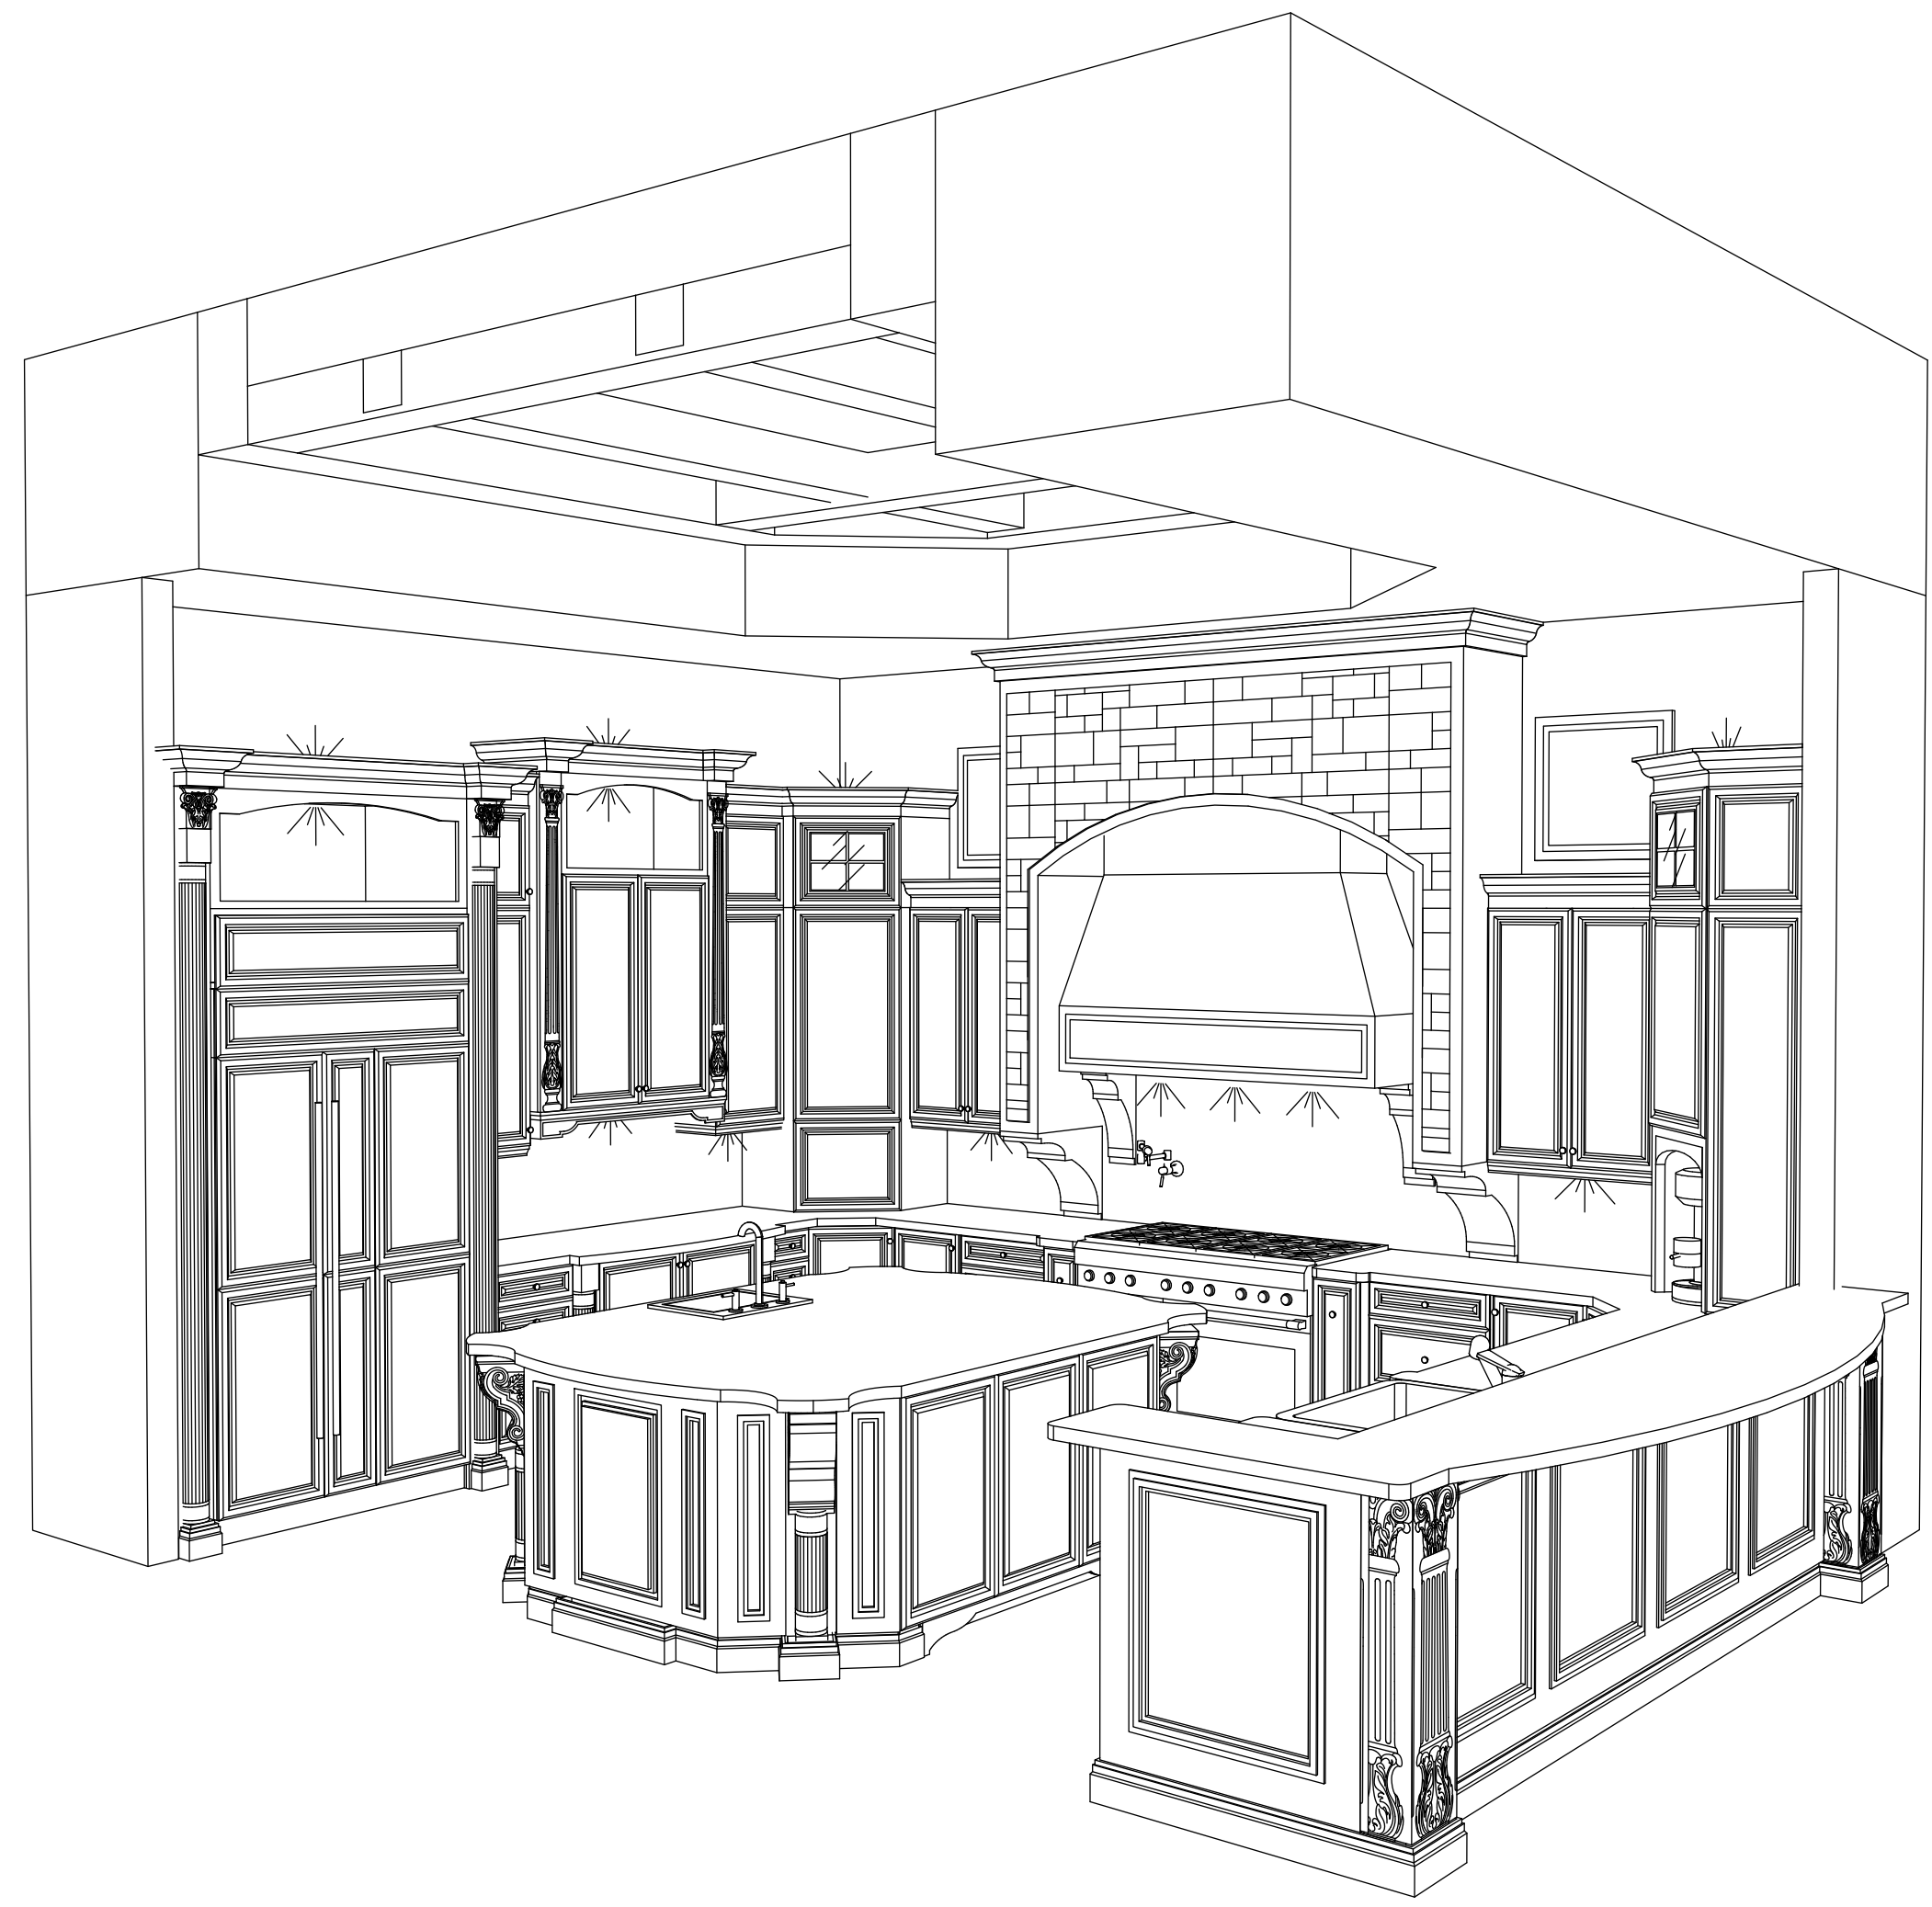

CREDITS:
 DESIGN - JONATHAN
 DRAWINGS - JONATHAN
 BUILDER / REMODELER - BCH BROCCOLO CUSTOM HOMES
 INTERIOR DESIGN - CLIENT
 PRODUCT / SUPPLIER - GRAND WOODWORKING

PERSPECTIVES
 SCALE: 1/8" = 1'-0"

DESIGNS BY JONATHAN : PRIVATE RESIDENCE : KITCHEN : 042512

PERSPECTIVES : -
Scale: nts

DESIGNS BY JONATHAN : PRIVATE RESIDENCE : KITCHEN : 042512

**PRIVATE RESIDENCE
KITCHEN**

CABINETS - CUSTOM
 DOOR - RAISED PANEL
 DRAWER - RAISED PANEL
 WOOD DOVETAIL - FULL EXT - SOFT CLOSE
 SPECIES - TBD