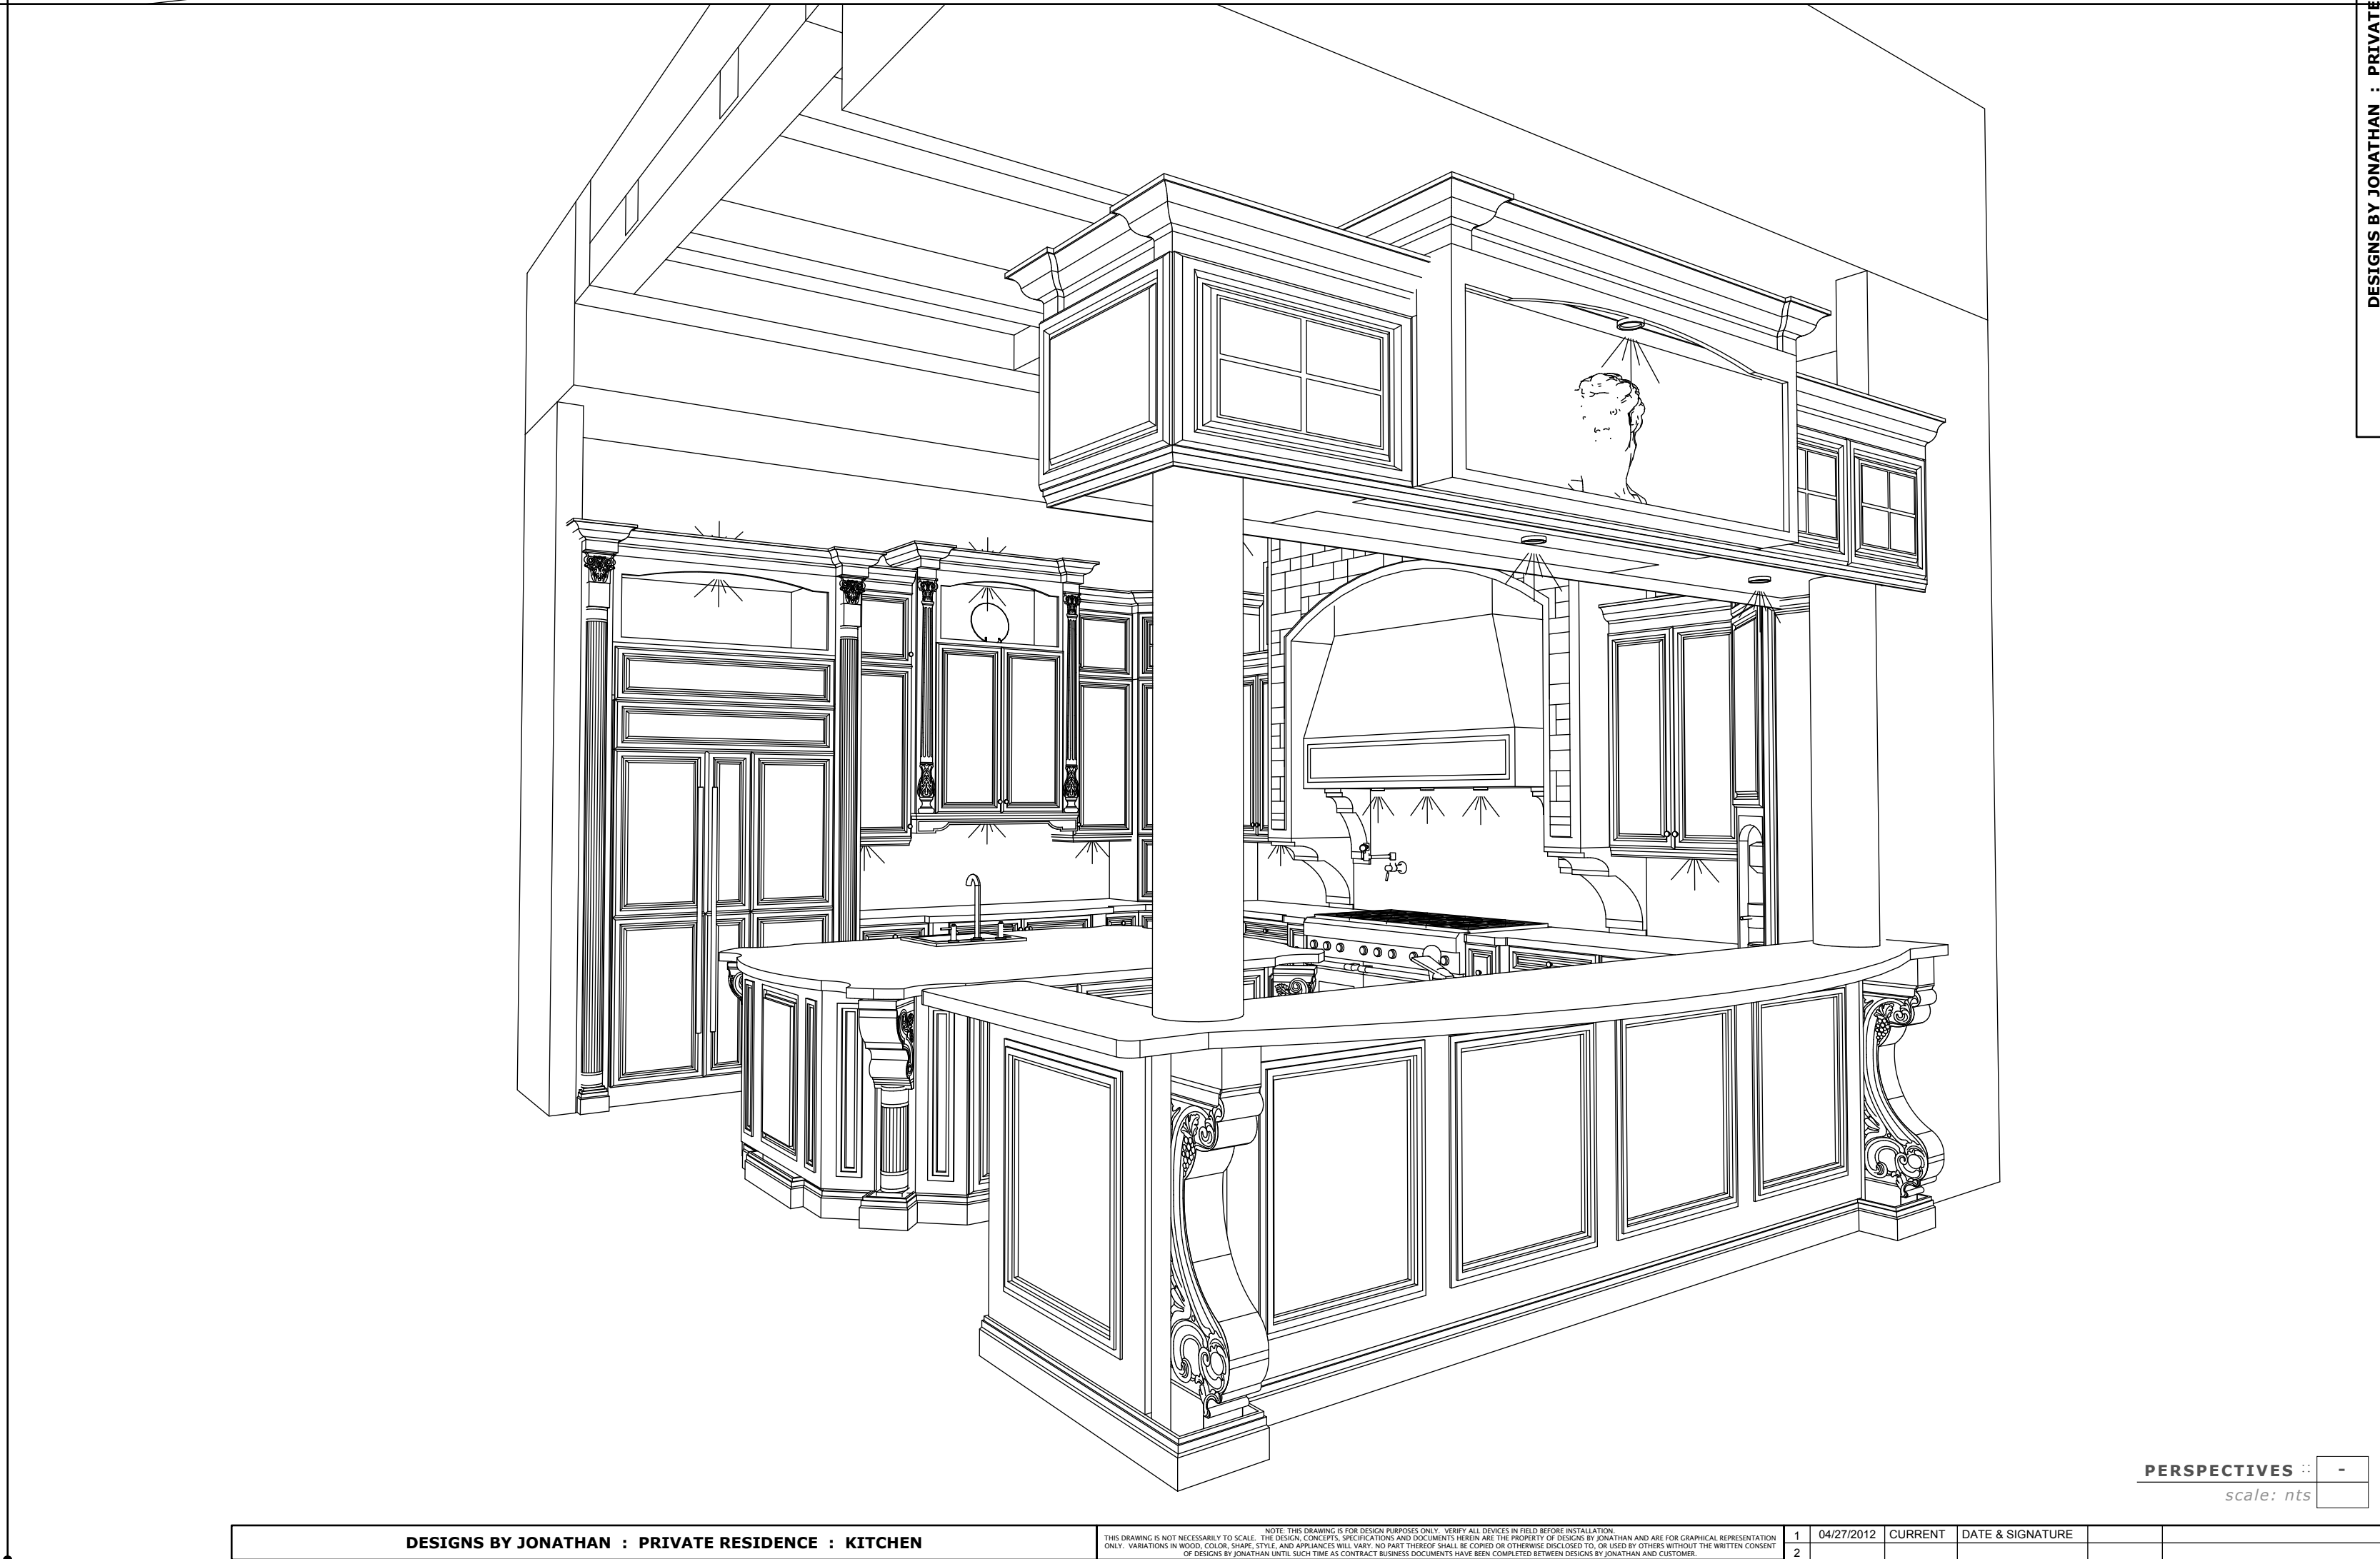

CREDITS:
 DESIGN - JONATHAN
 DRAWINGS - JONATHAN
 BUILDER / REMODELER - BCH BROCCOLO CUSTOM HOMES
 INTERIOR DESIGN - CLIENT
 PRODUCT / SUPPLIER - GRAND WOODWORKING

PERSPECTIVES
 SCALE: 1/8" = 1'-0"

DESIGNS BY JONATHAN : PRIVATE RESIDENCE : KITCHEN : 042512

PERSPECTIVES : -
Scale: nts

DESIGNS BY JONATHAN : PRIVATE RESIDENCE : KITCHEN : 042512

**PRIVATE RESIDENCE
KITCHEN**

CABINETS - CUSTOM
 DOOR - RAISED PANEL
 DRAWER - RAISED PANEL
 WOOD DOVETAIL - FULL EXT - SOFT CLOSE
 SPECIES - TBD

NOTE: PRELIMINARY DESIGN 042712

FLOOR PLAN : A
 scale: 1"

DESIGNS BY JONATHAN : PRIVATE RESIDENCE : KITCHEN : 042512

FLOOR PLAN : B
Scale: nts

STUCCO / STONE HOOD
BY OTHERS

NOTE:
OPTION PRICE LARGE CUSTOM WOOD HOOD
STANISCI TYPE 'E' WITH ONLAYS

C

ELEVATION PLAN : C
Scale: 1"