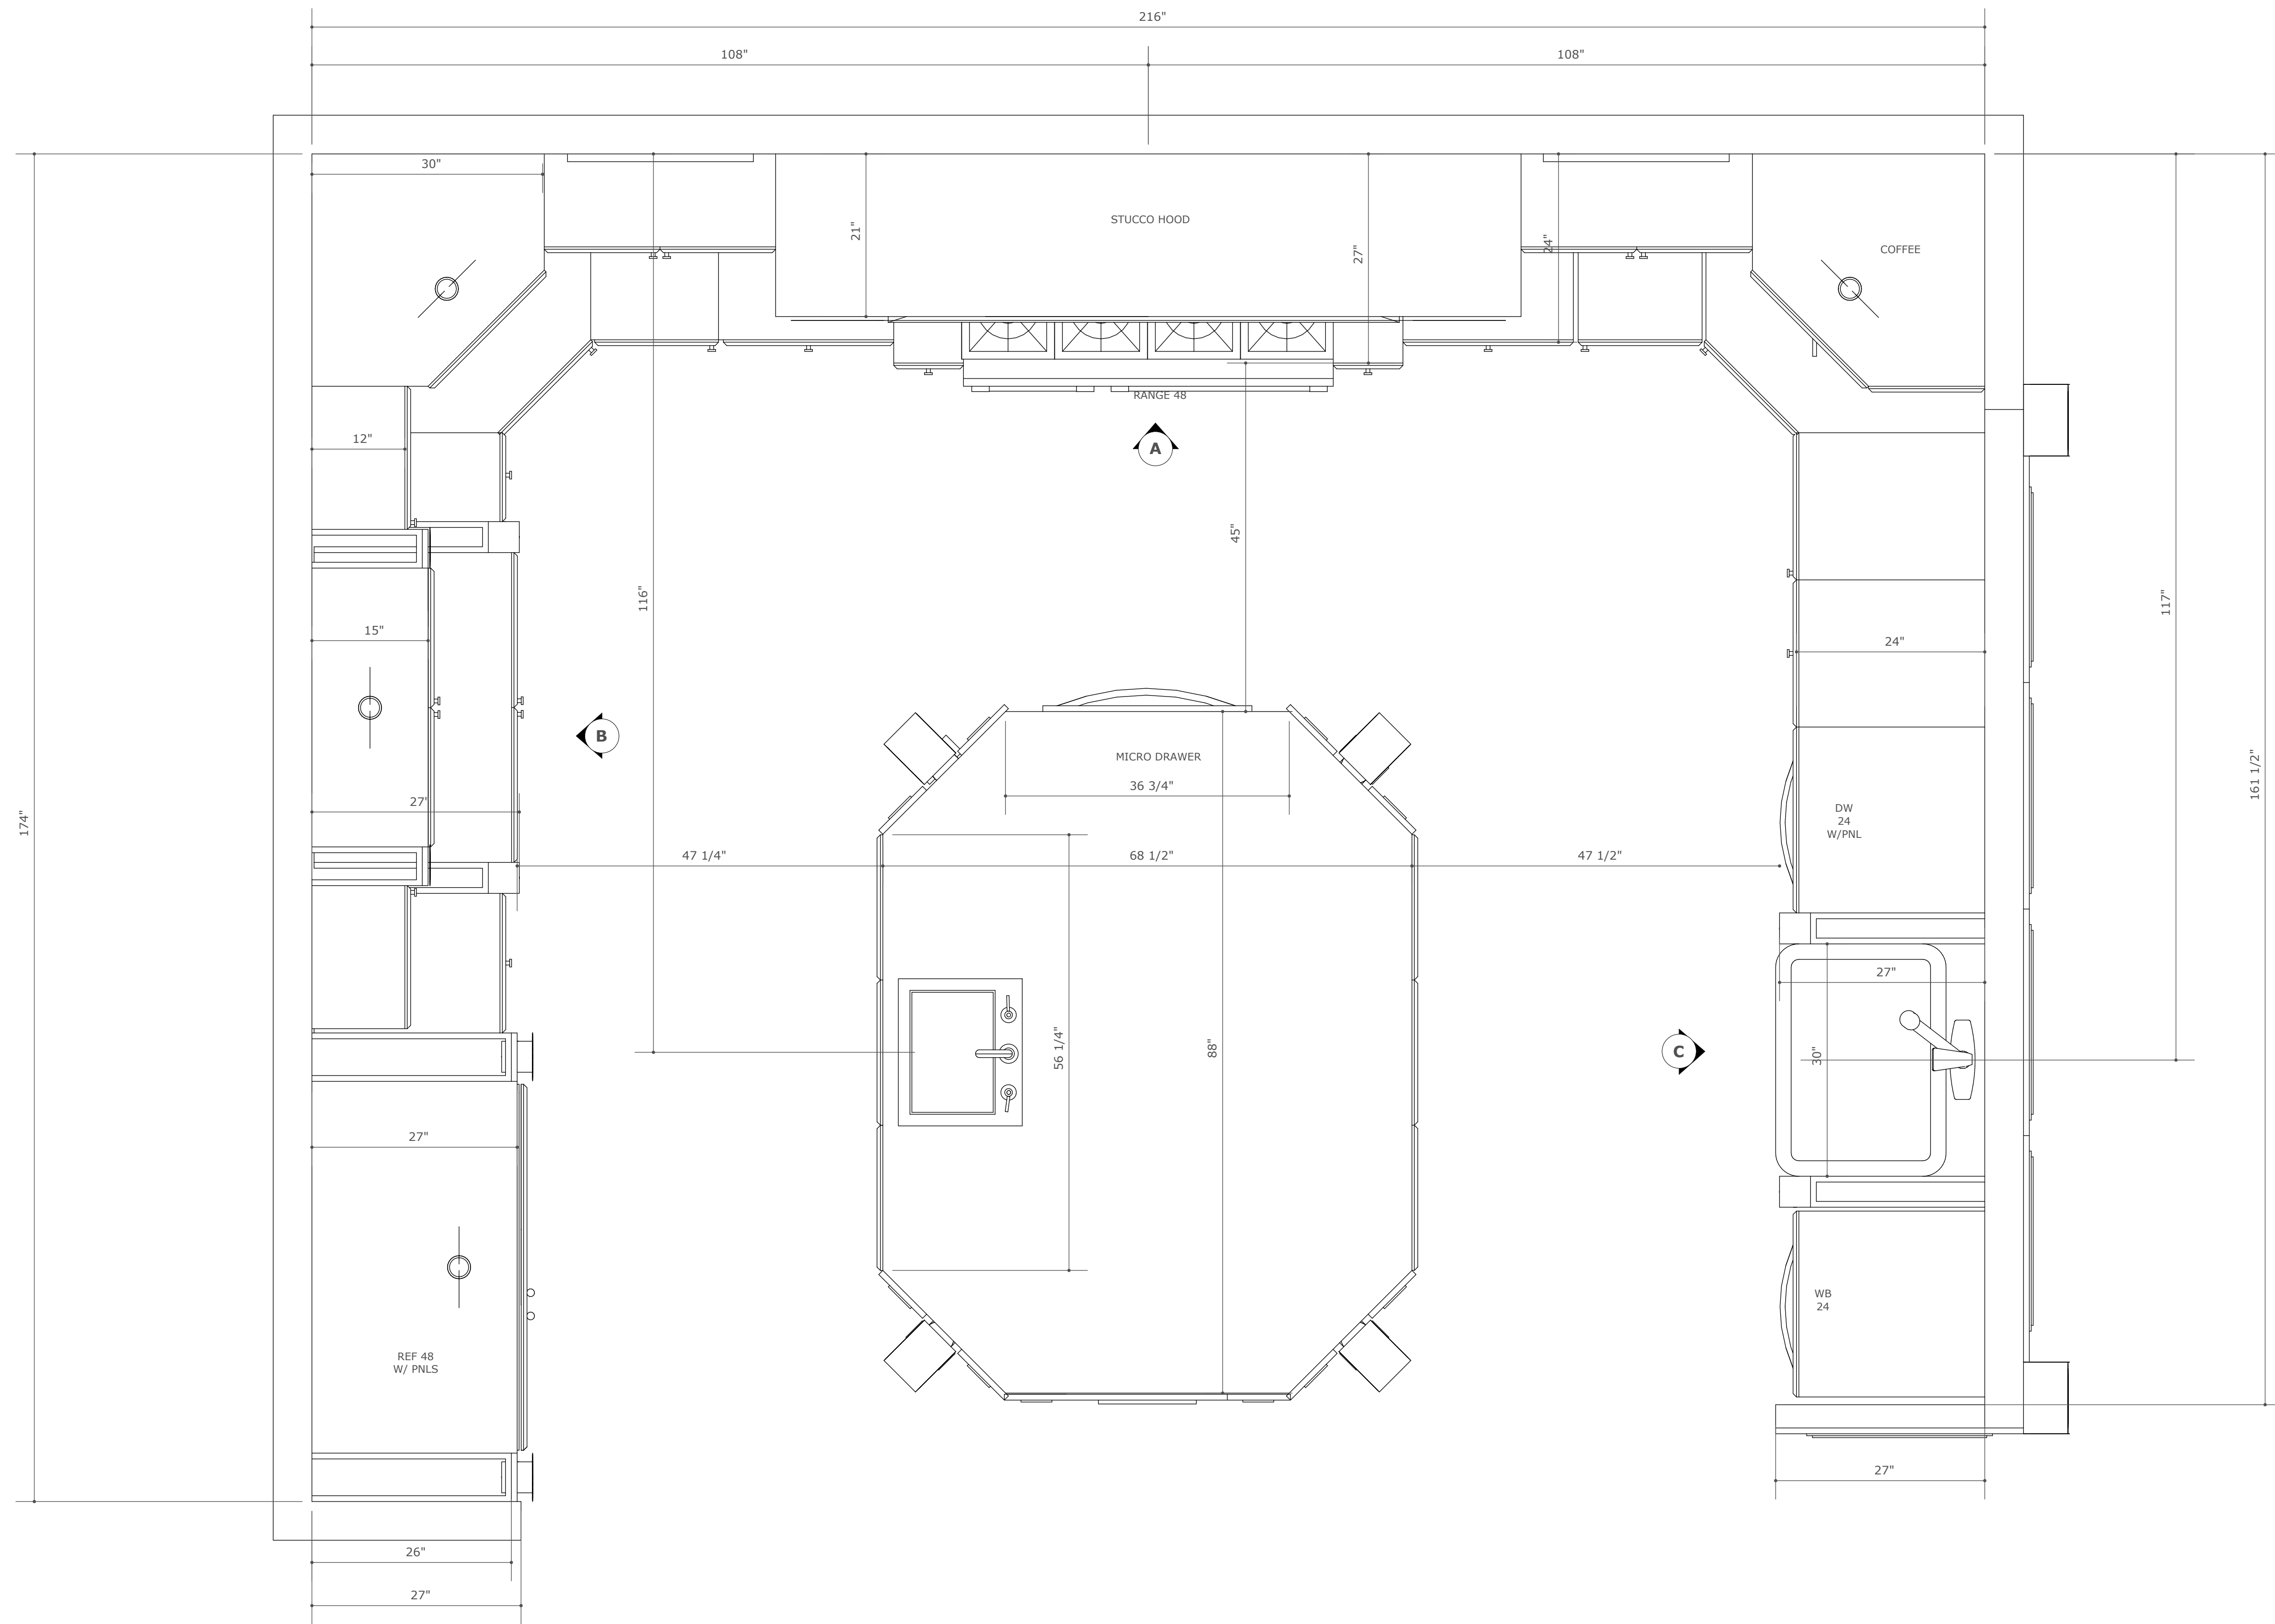

**PRIVATE RESIDENCE
KITCHEN**

CABINETS - CUSTOM
DOOR - RAISED PANEL
DRAWER - RAISED PANEL
WOOD DOVETAIL - FULL EXT - SOFT CLOSE
SPECIES - TBD

PERIMETER FINISH - PRELIMINARY RICH DARK BROWN STAIN
ISLAND FINISH - PRELIMINARY BUTTERNUT
HARDWARE DOOR - TBD
HARDWARE DRAWER - TBD

OPTIONAL COUNTERTOPS, FLOOR, TILE,
ABOVE / UNDER CABINET LIGHTING,
MULTI COLOR LED W/ CONTROLLER,
ELEG. APPLIANCES & PLUMBING
BY OTHERS

NOTE: PRELIMINARY DESIGN 042712

FLOOR PLAN : A
scale: 1"