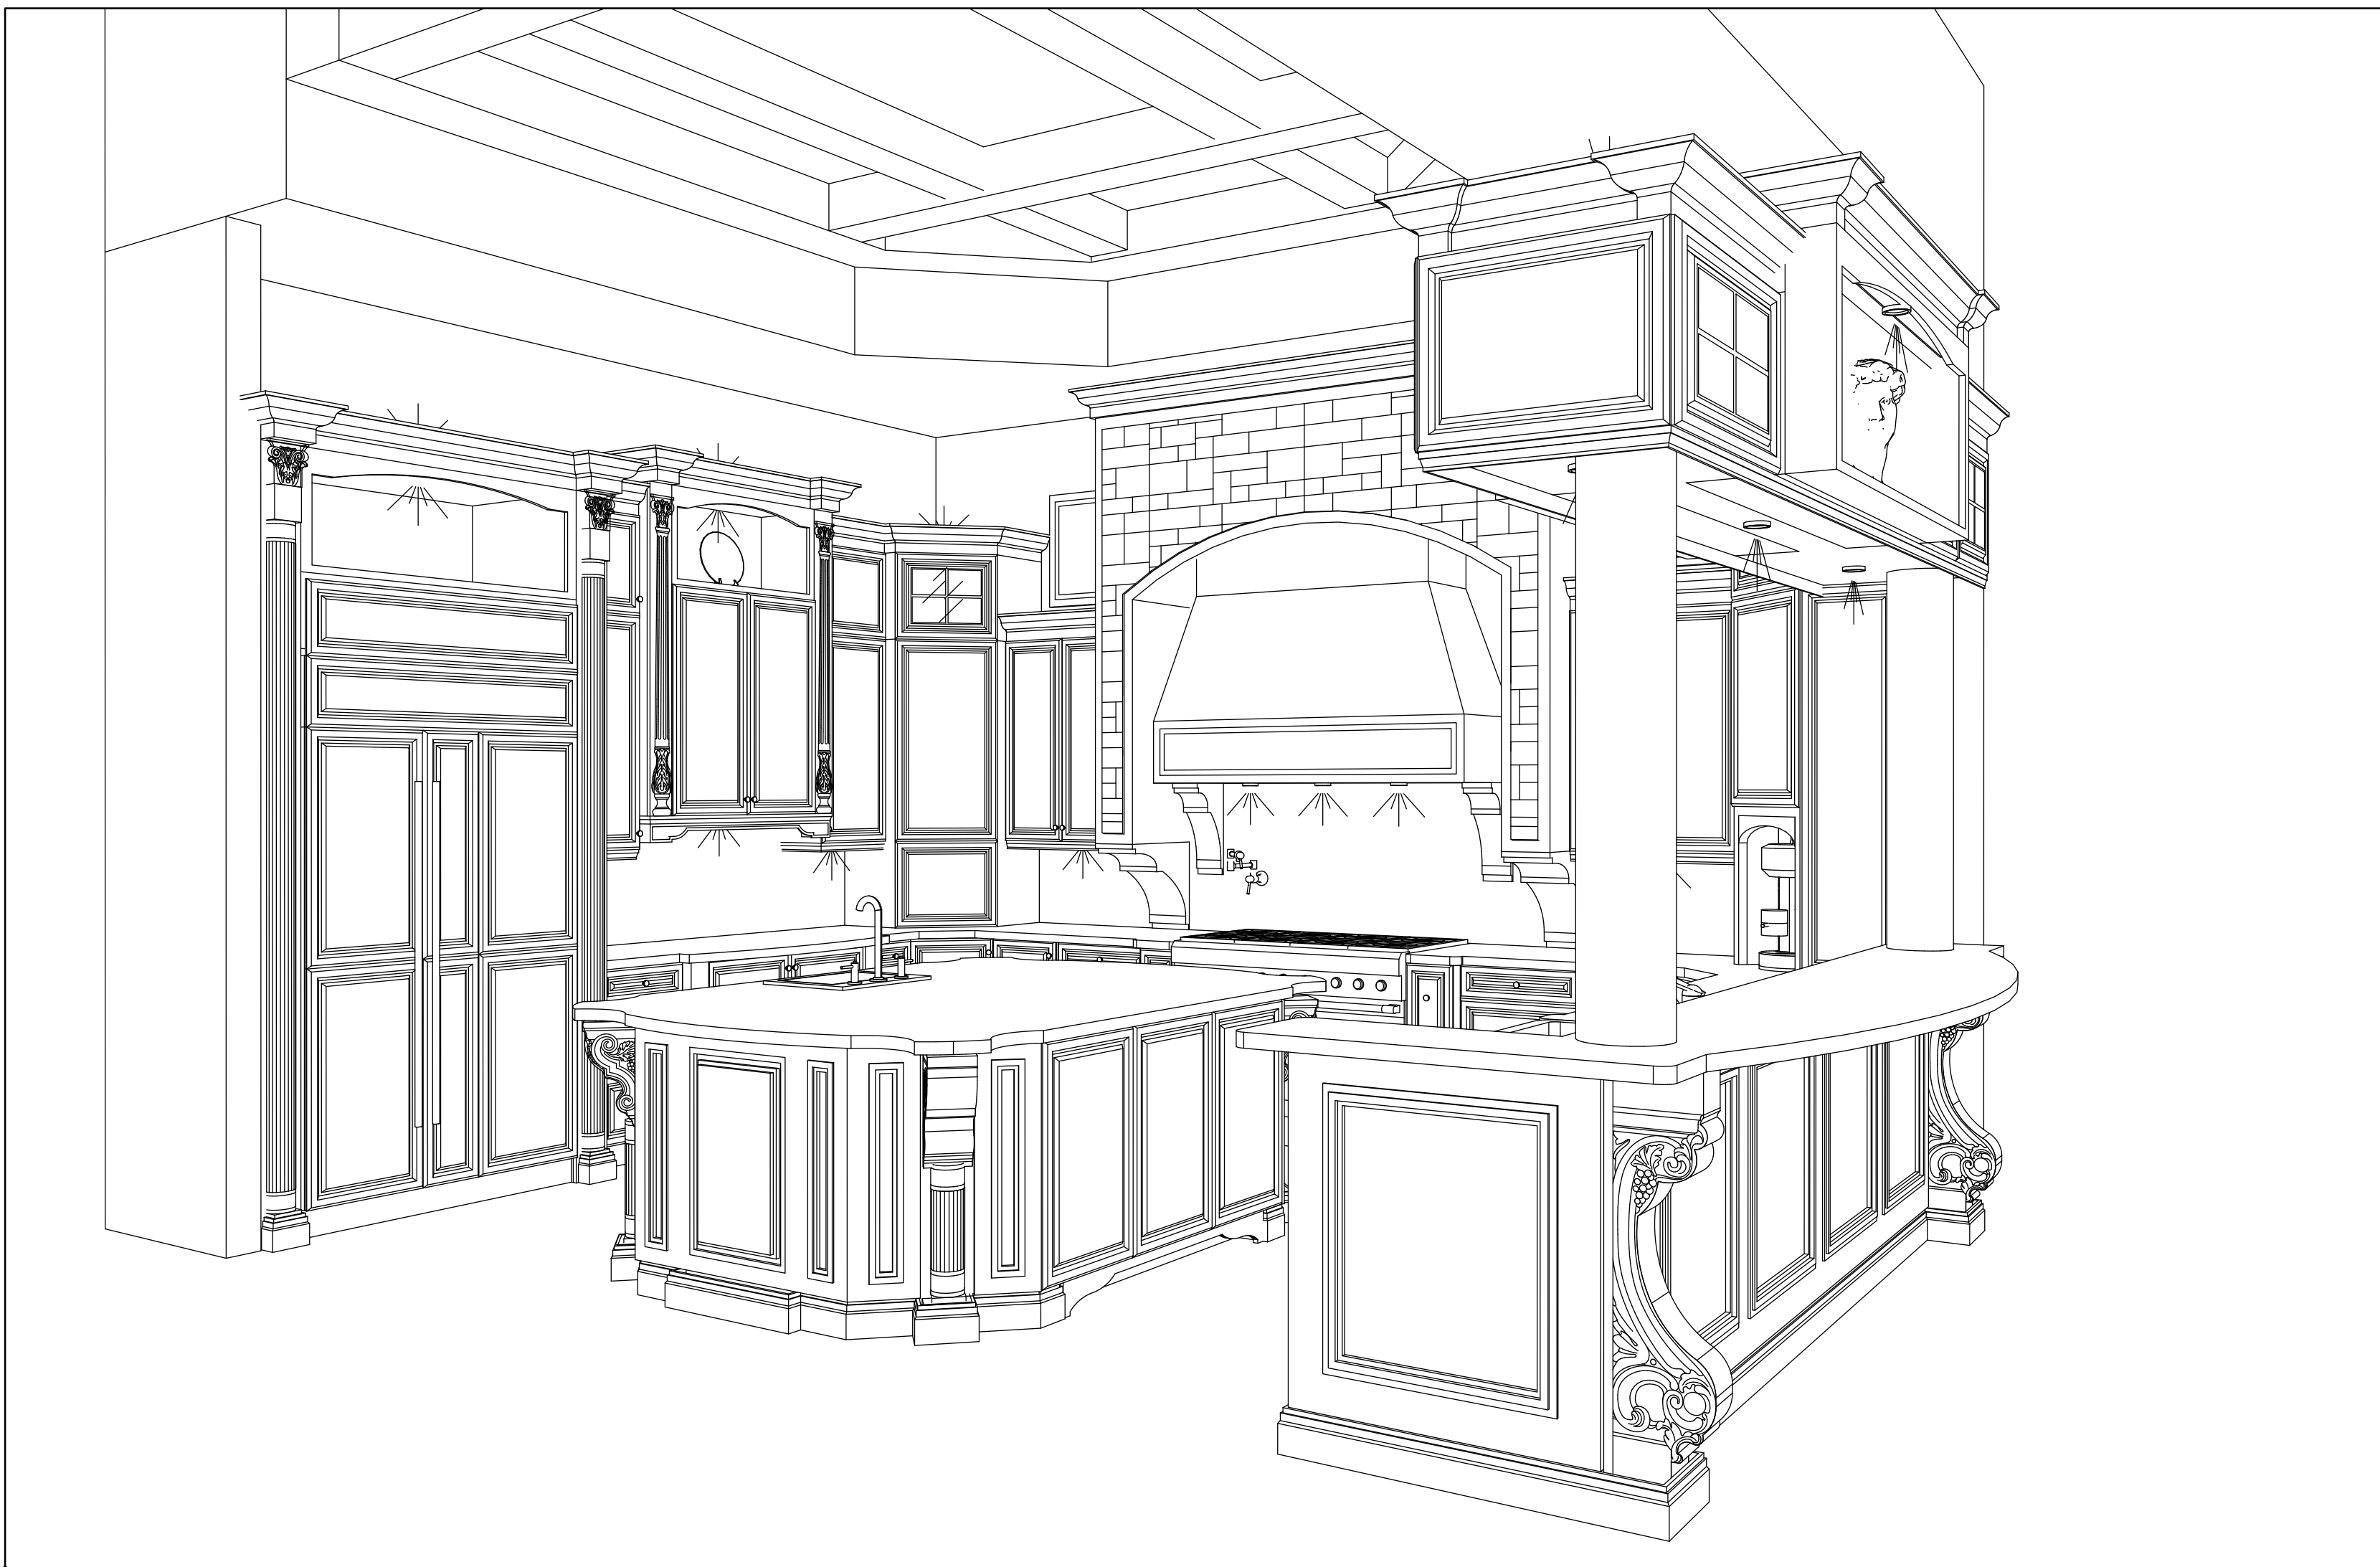

CREDITS:
 DESIGN - JONATHAN
 DRAWINGS - JONATHAN
 BUILDER / REMODELER - BCH BROCCOLO CUSTOM HOMES
 INTERIOR DESIGN - CLIENT
 PRODUCT / SUPPLIER - GRAND WOODWORKING

PERSPECTIVES
 SCALE: 1/8" = 1'-0"

DESIGNS BY JONATHAN : PRIVATE RESIDENCE : KITCHEN : 042512

PERSPECTIVES : -
Scale: nts

DESIGNS BY JONATHAN : PRIVATE RESIDENCE : KITCHEN : 042512

**PRIVATE RESIDENCE
KITCHEN**

CABINETS - CUSTOM
 DOOR - RAISED PANEL
 DRAWER - RAISED PANEL
 WOOD DOVETAIL - FULL EXT - SOFT CLOSE
 SPECIES - TBD

NOTE: PRELIMINARY DESIGN 042712

FLOOR PLAN : A
 scale: 1"

DESIGNS BY JONATHAN : PRIVATE RESIDENCE : KITCHEN : 042512

FLOOR PLAN : B
Scale: nts

STUCCO / STONE HOOD
BY OTHERS

NOTE:
OPTION PRICE LARGE CUSTOM WOOD HOOD
STANISCI TYPE 'E' WITH ONLAYS