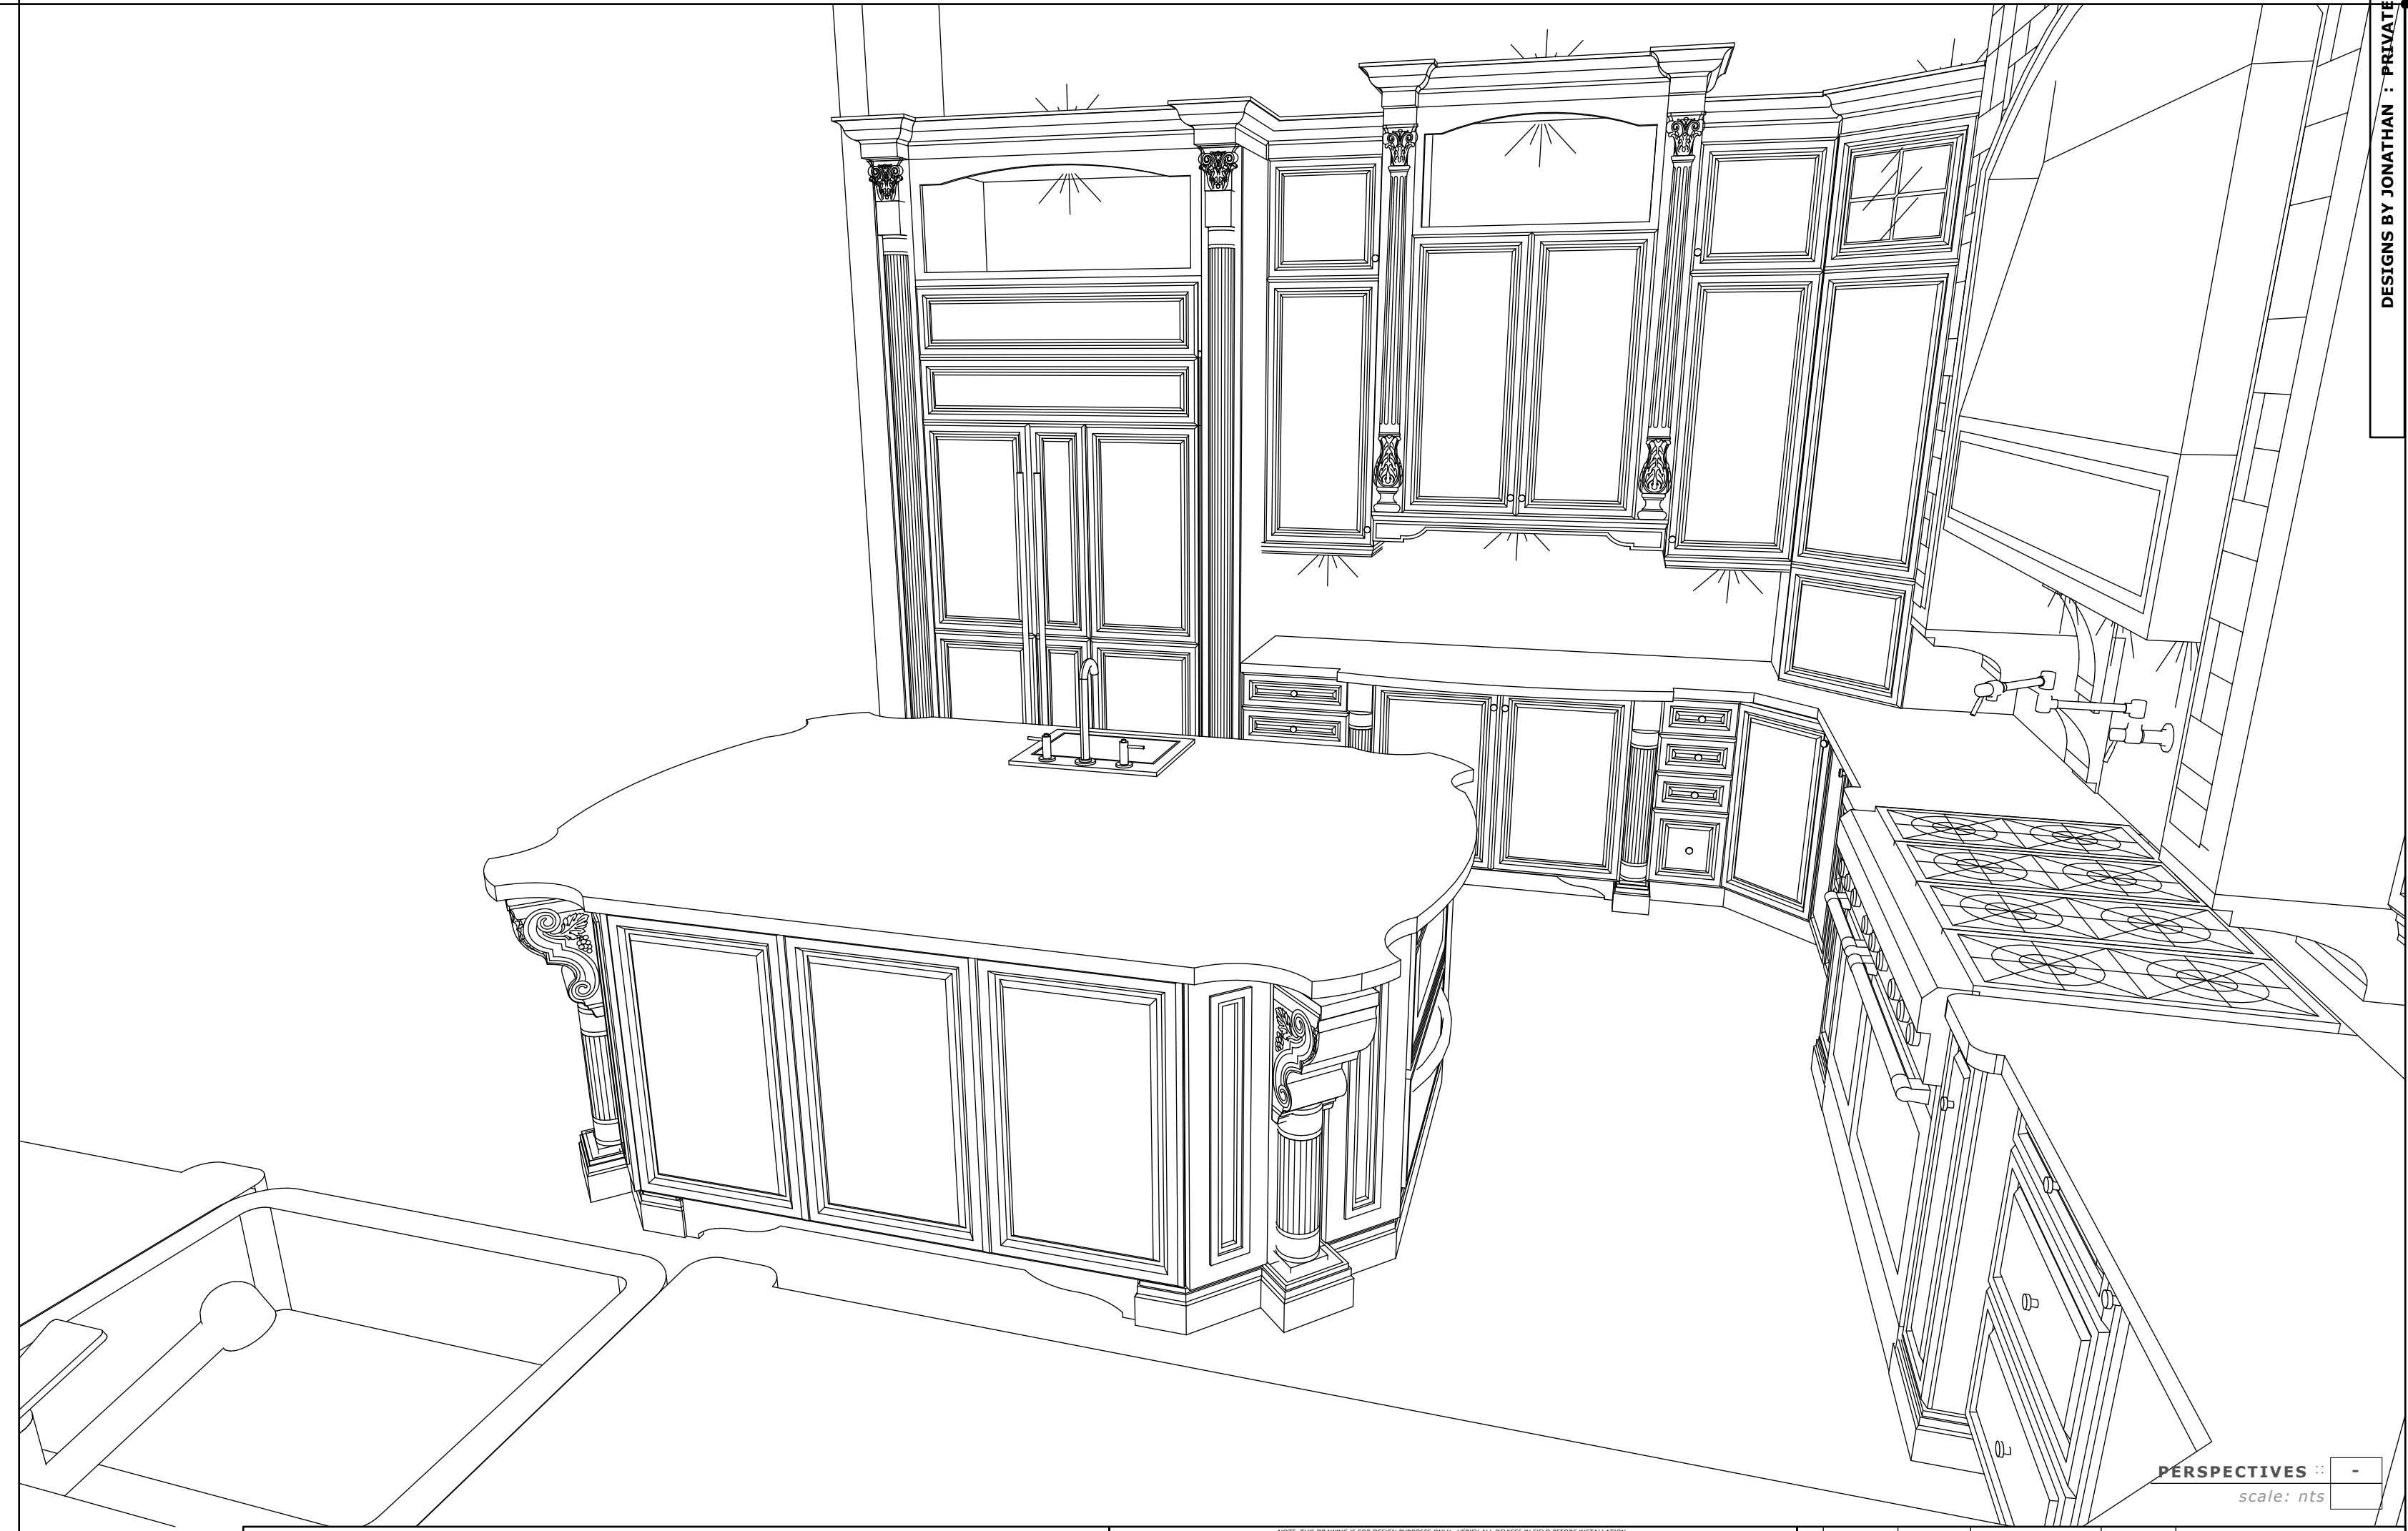

DESIGNS BY JONATHAN : PRIVATE RESIDENCE : KITCHEN : 042512