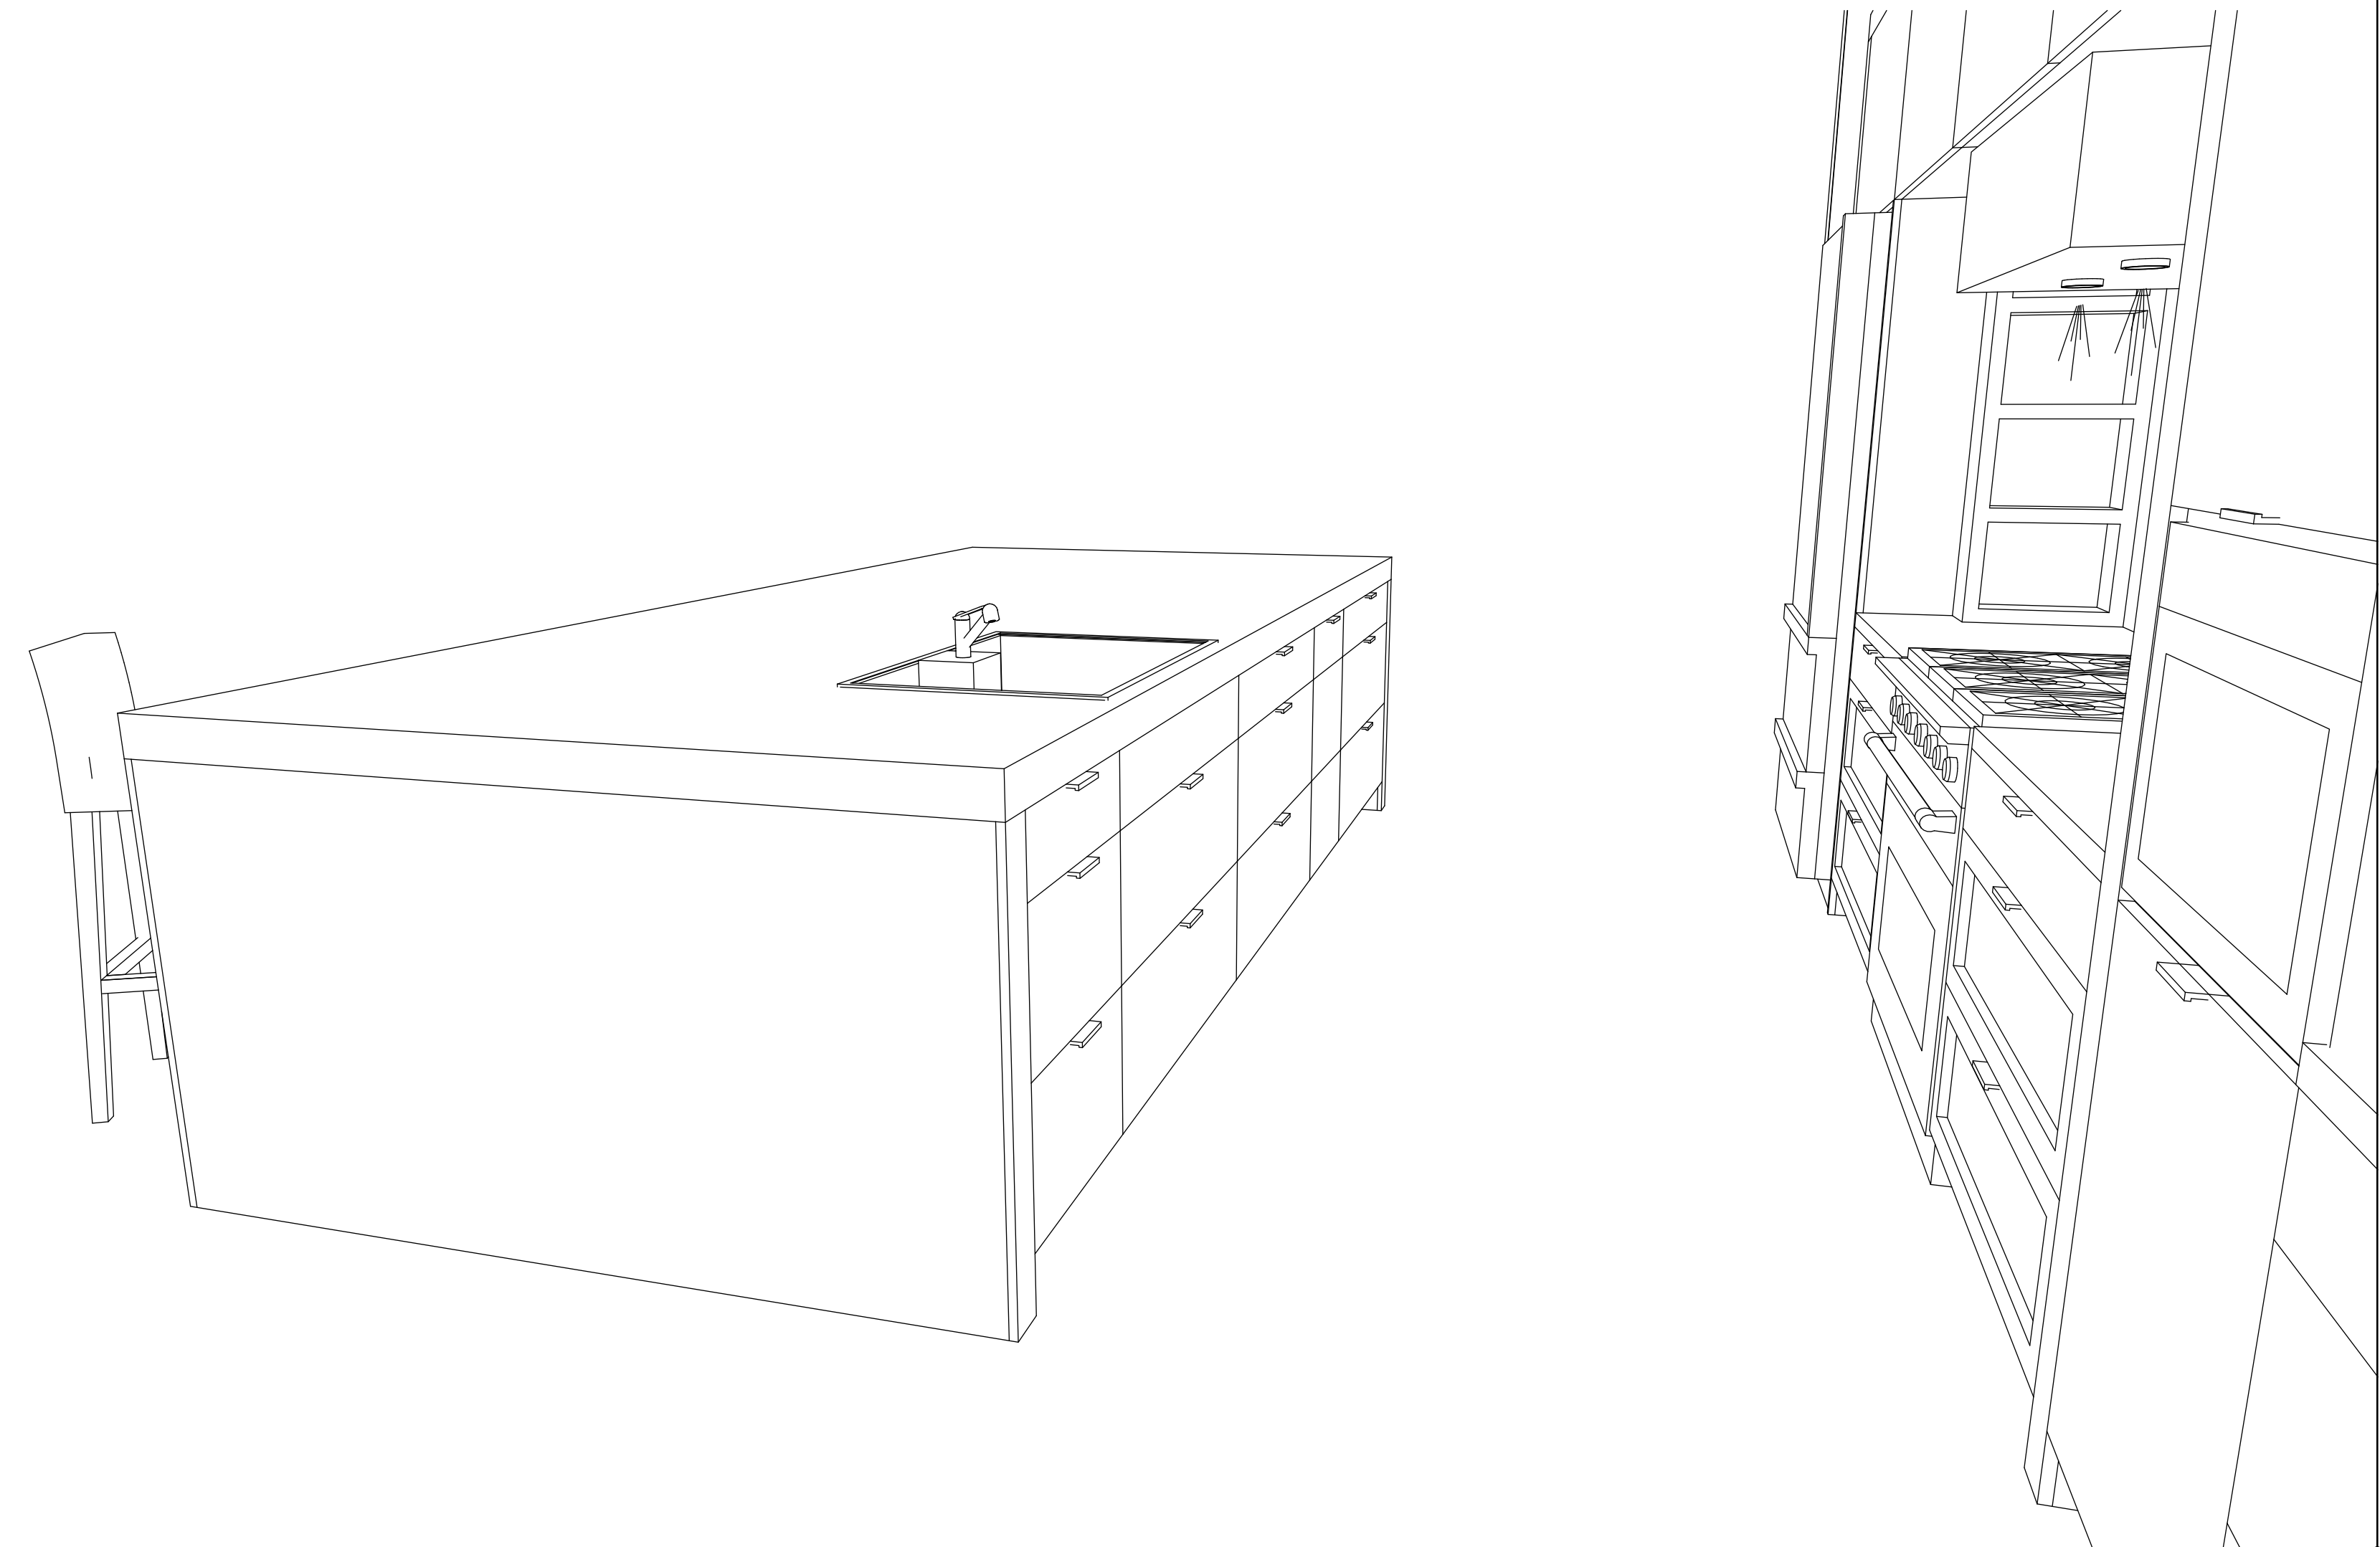

CREDITS:
 DESIGN - JONATHAN, CLIENT, & GLEN
 DRAWINGS - JONATHAN
 BUILDER / REMODELER - GH3 ENTERPRISES
 INTERIOR DESIGN - CLIENT
 PRODUCT / SUPPLIER - CUSTOM BY GH3 ENTERPRISES

FLOOR PLAN **A**
Scale: 1"