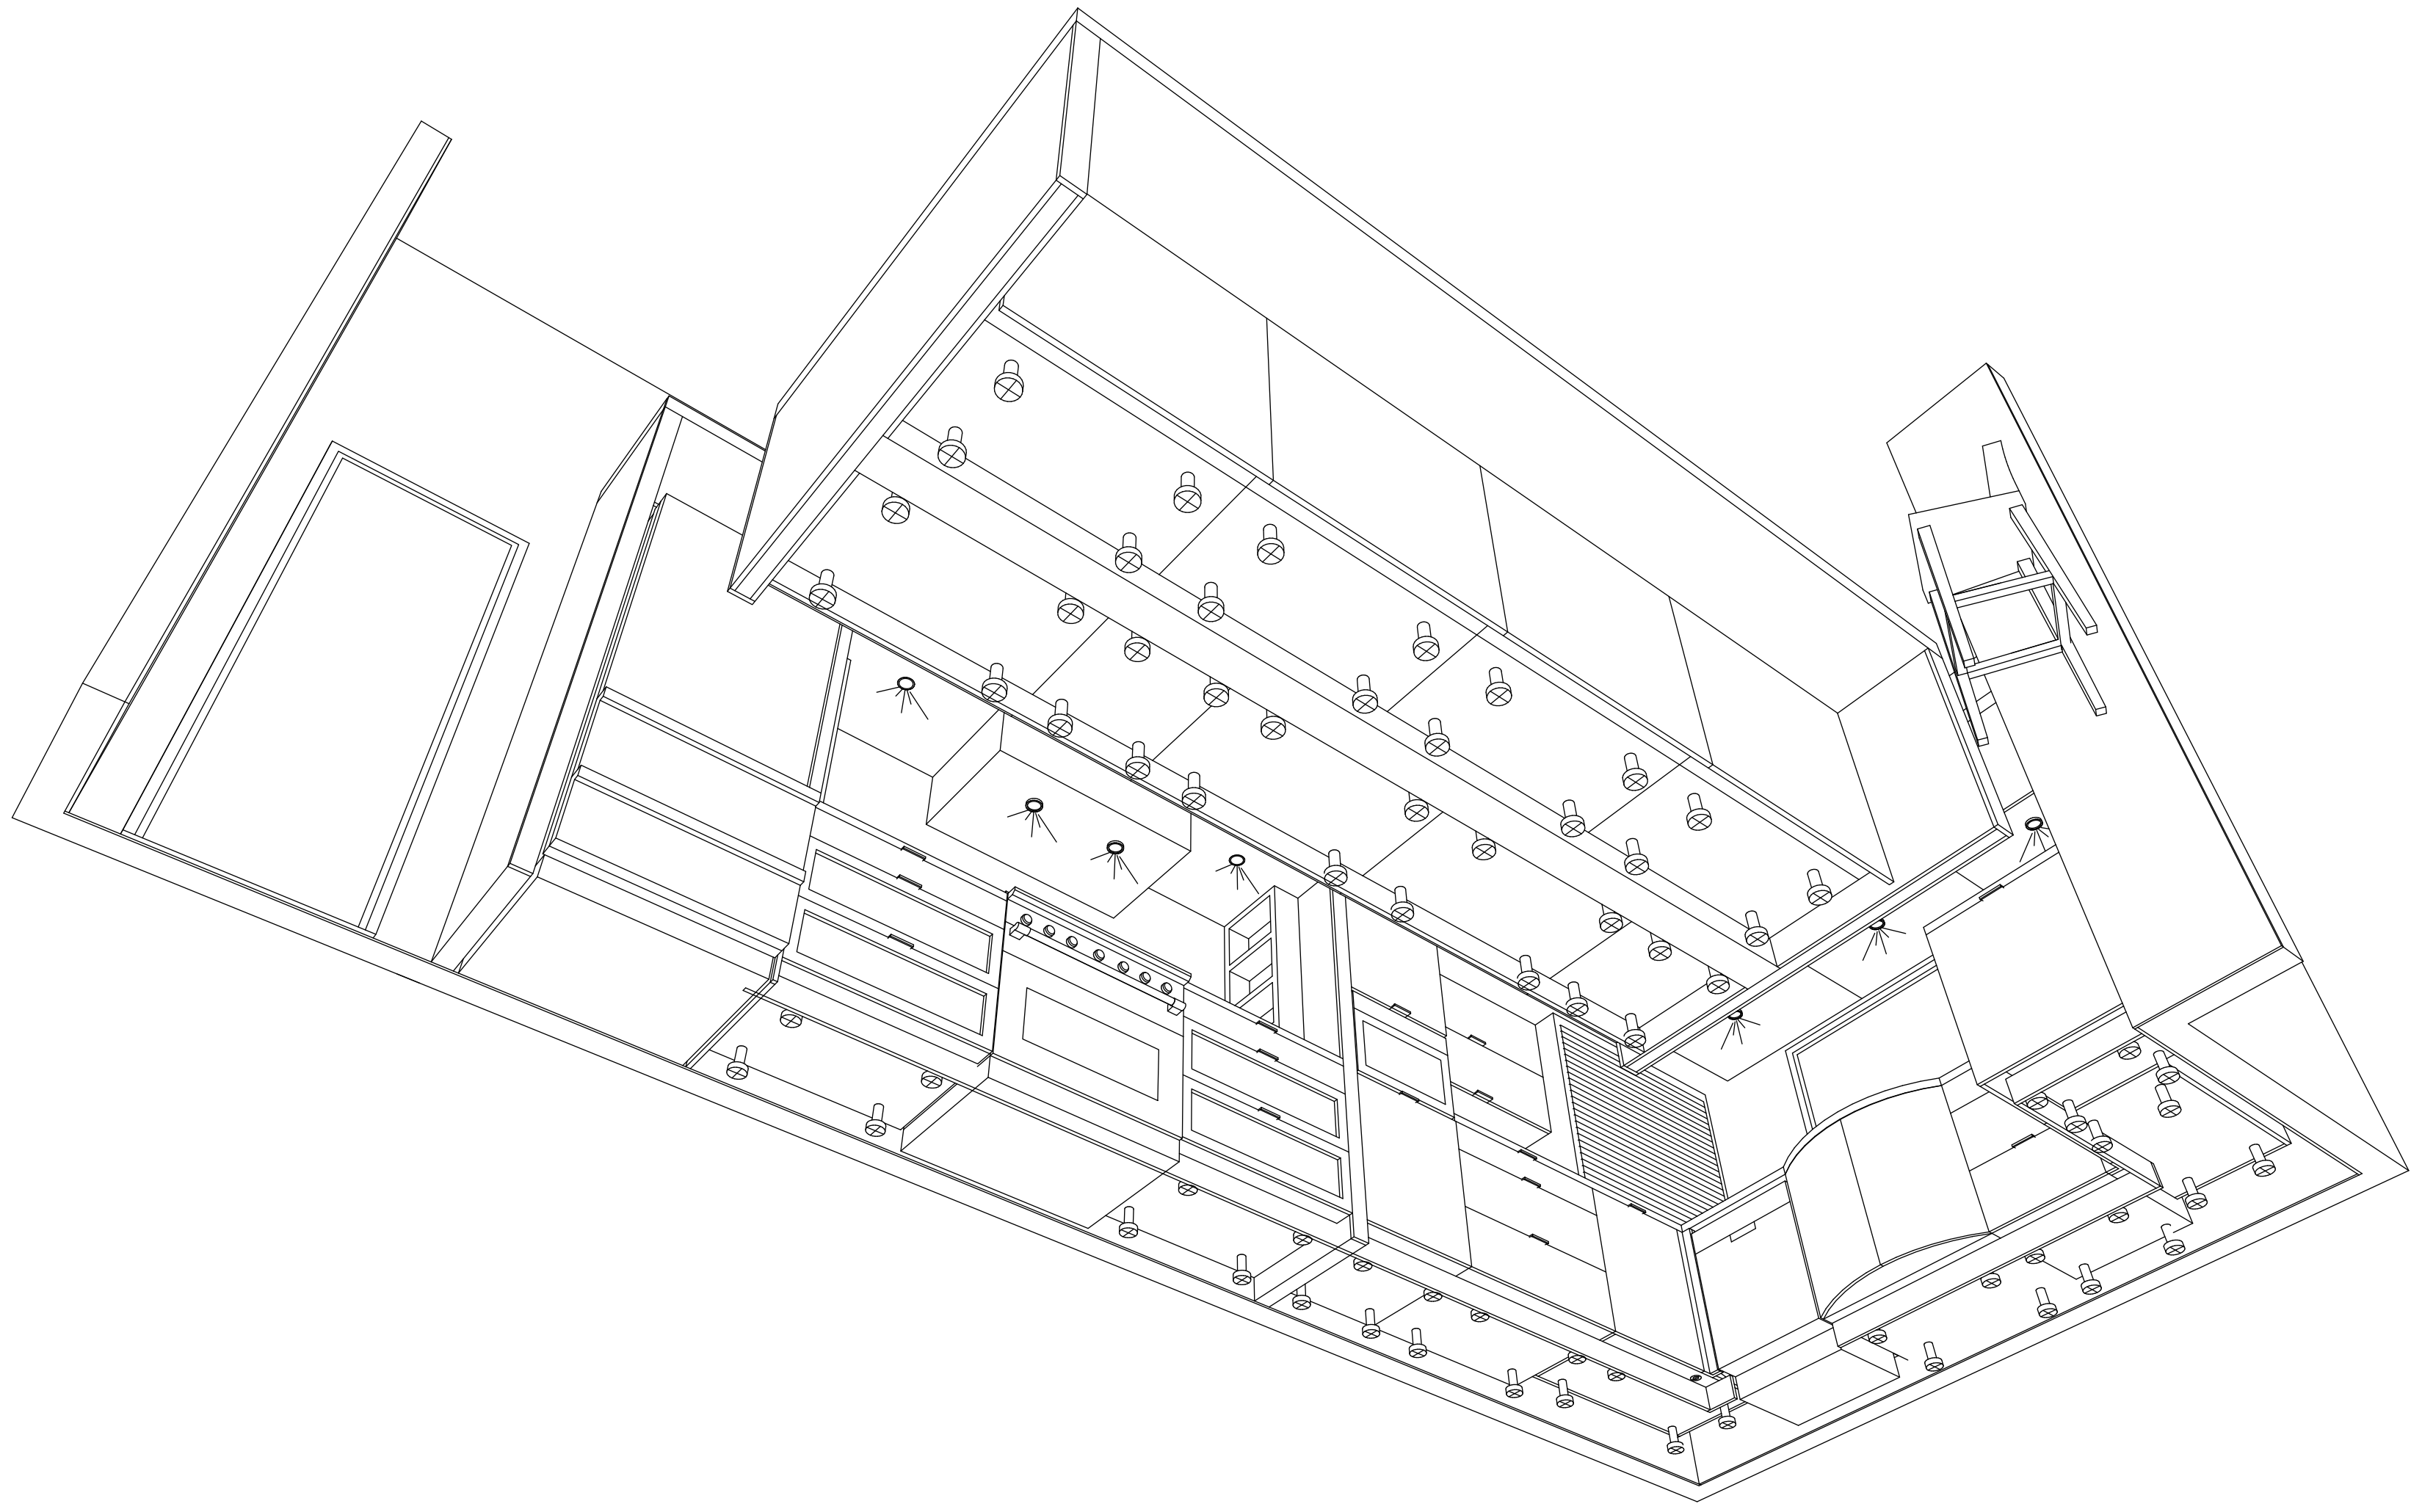

CREDITS:
 DESIGN - JONATHAN, CLIENT, & GLEN
 DRAWINGS - JONATHAN
 BUILDER / REMODELER - GH3 ENTERPRISES
 INTERIOR DESIGN - CLIENT
 PRODUCT / SUPPLIER - CUSTOM BY GH3 ENTERPRISES

FLOOR PLAN **A**
Scale: 1"