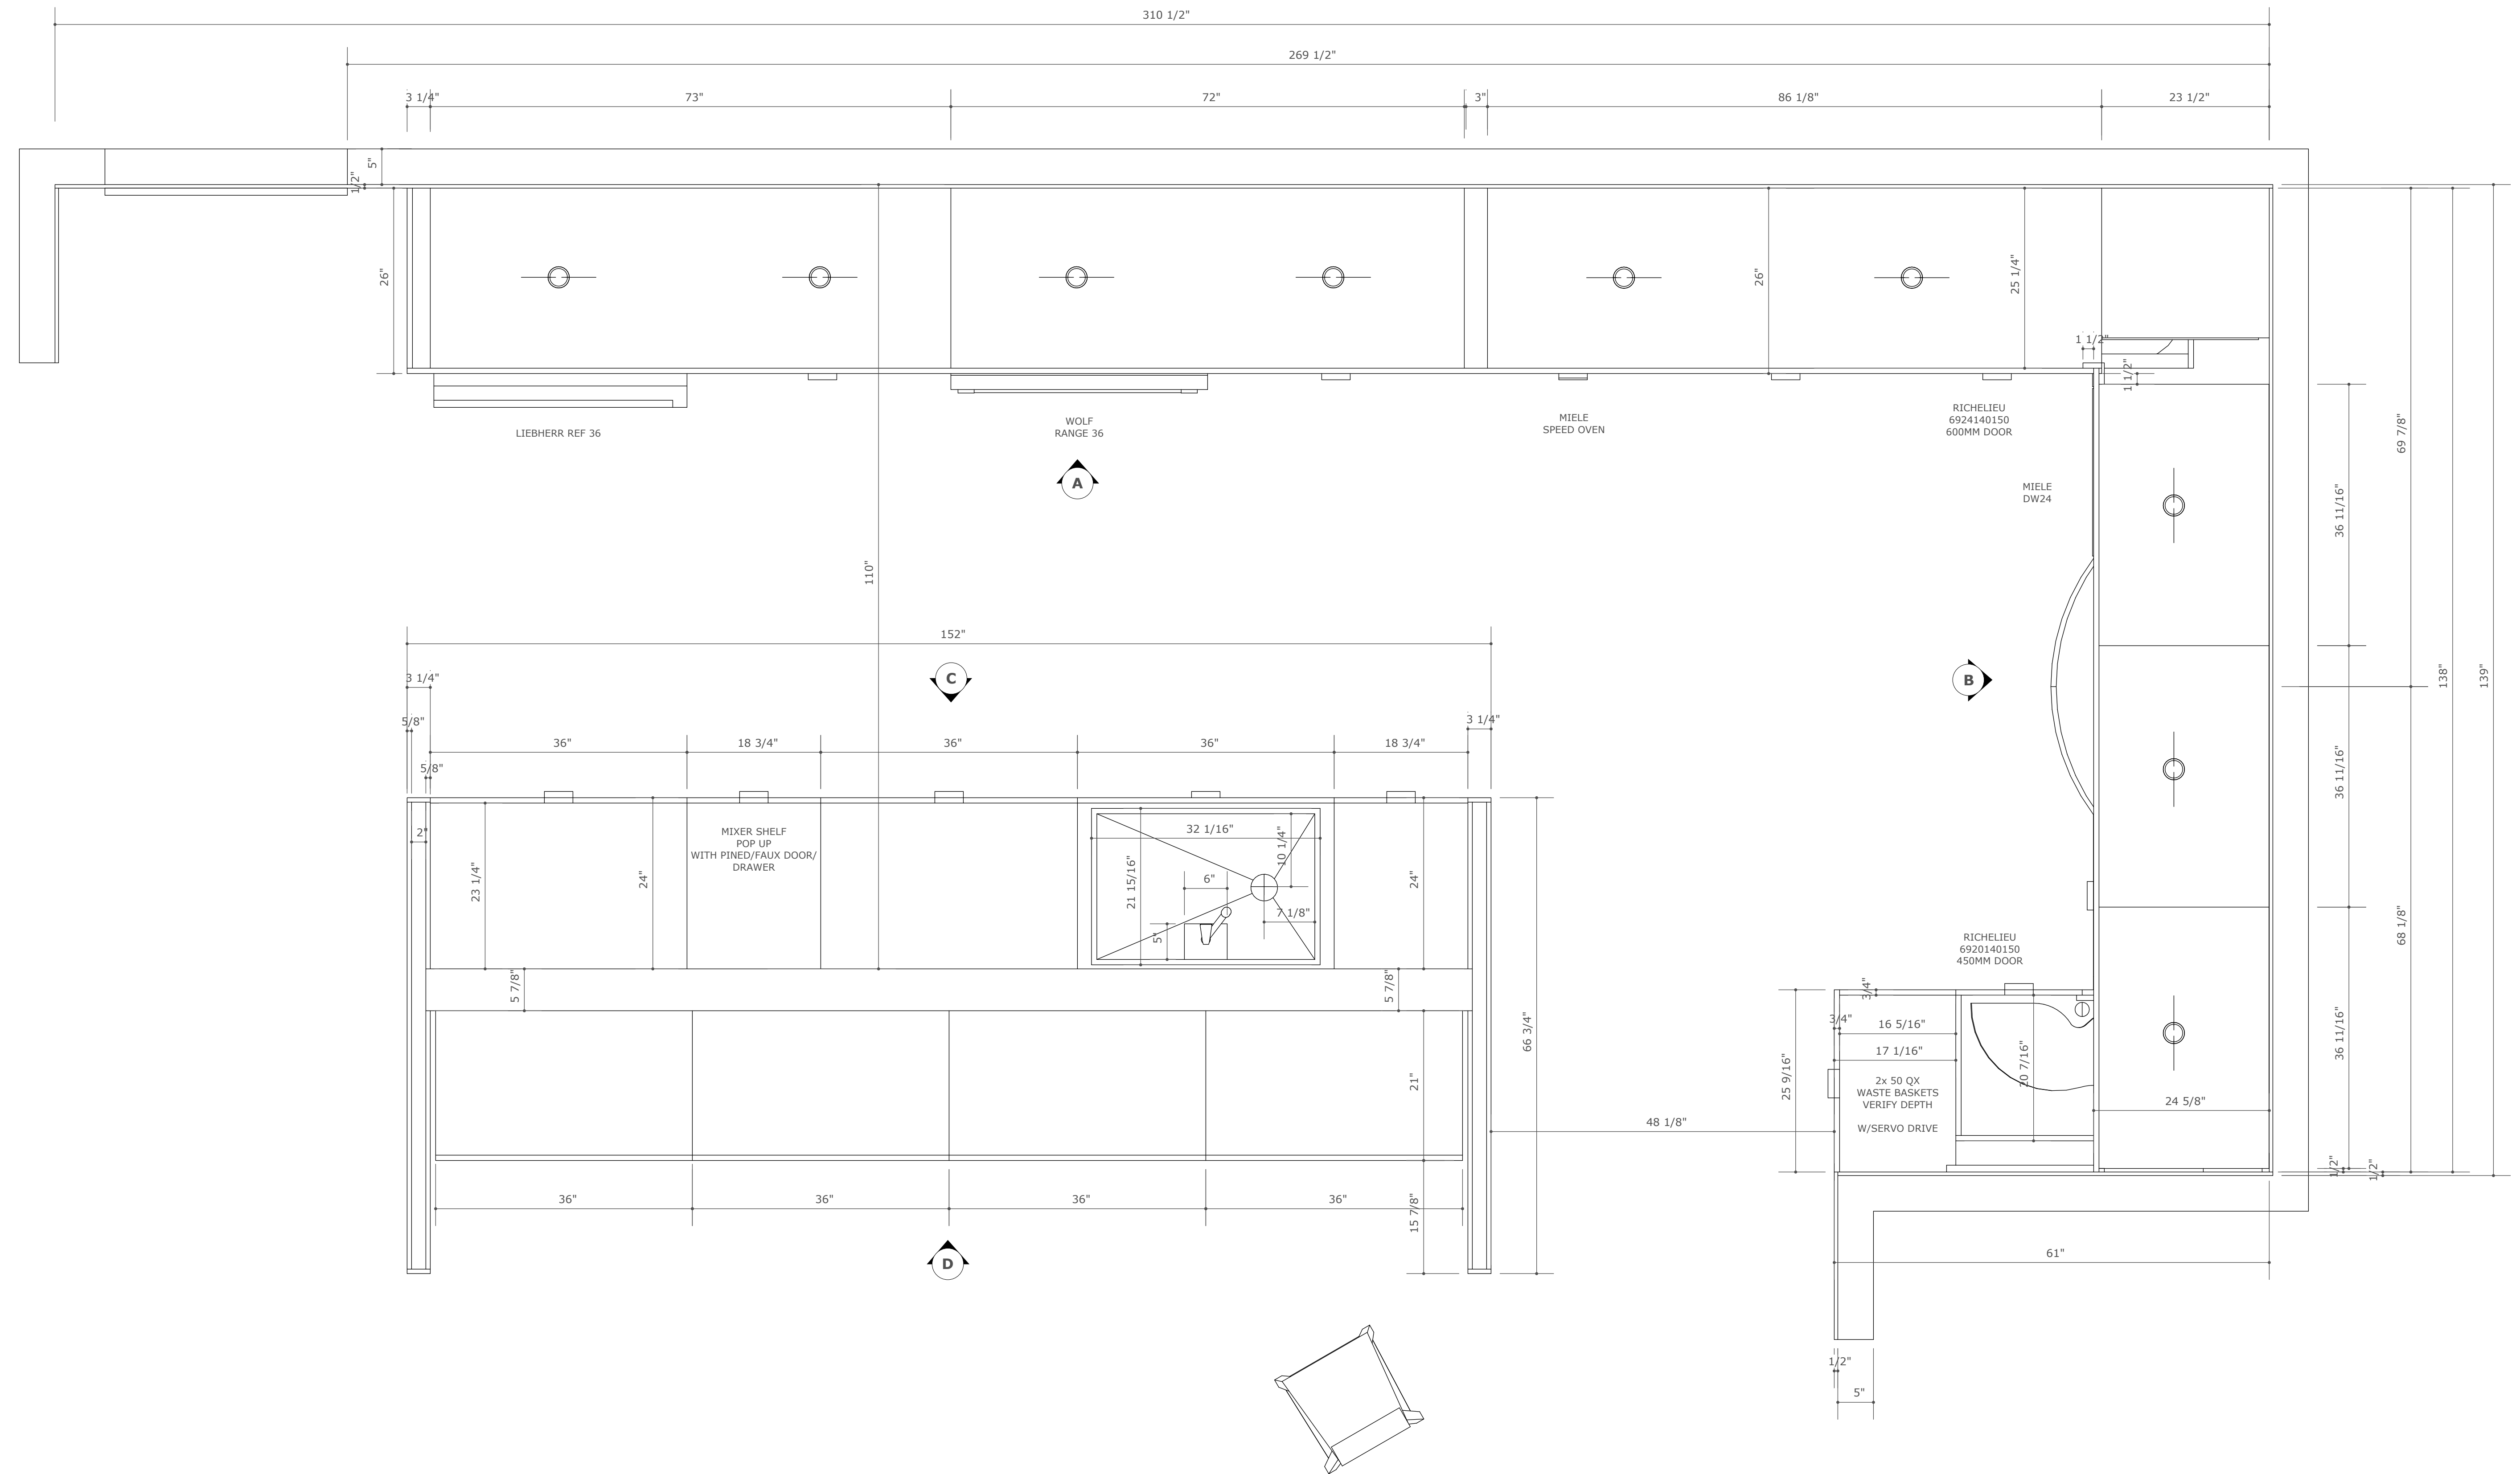

CREDITS:
 DESIGN - JONATHAN, CLIENT, & GLEN
 DRAWINGS - JONATHAN
 BUILDER / REMODELER - GH3 ENTERPRISES
 INTERIOR DESIGN - CLIENT
 PRODUCT / SUPPLIER - CUSTOM BY GH3 ENTERPRISES

FLOOR PLAN **A**
Scale: 1"