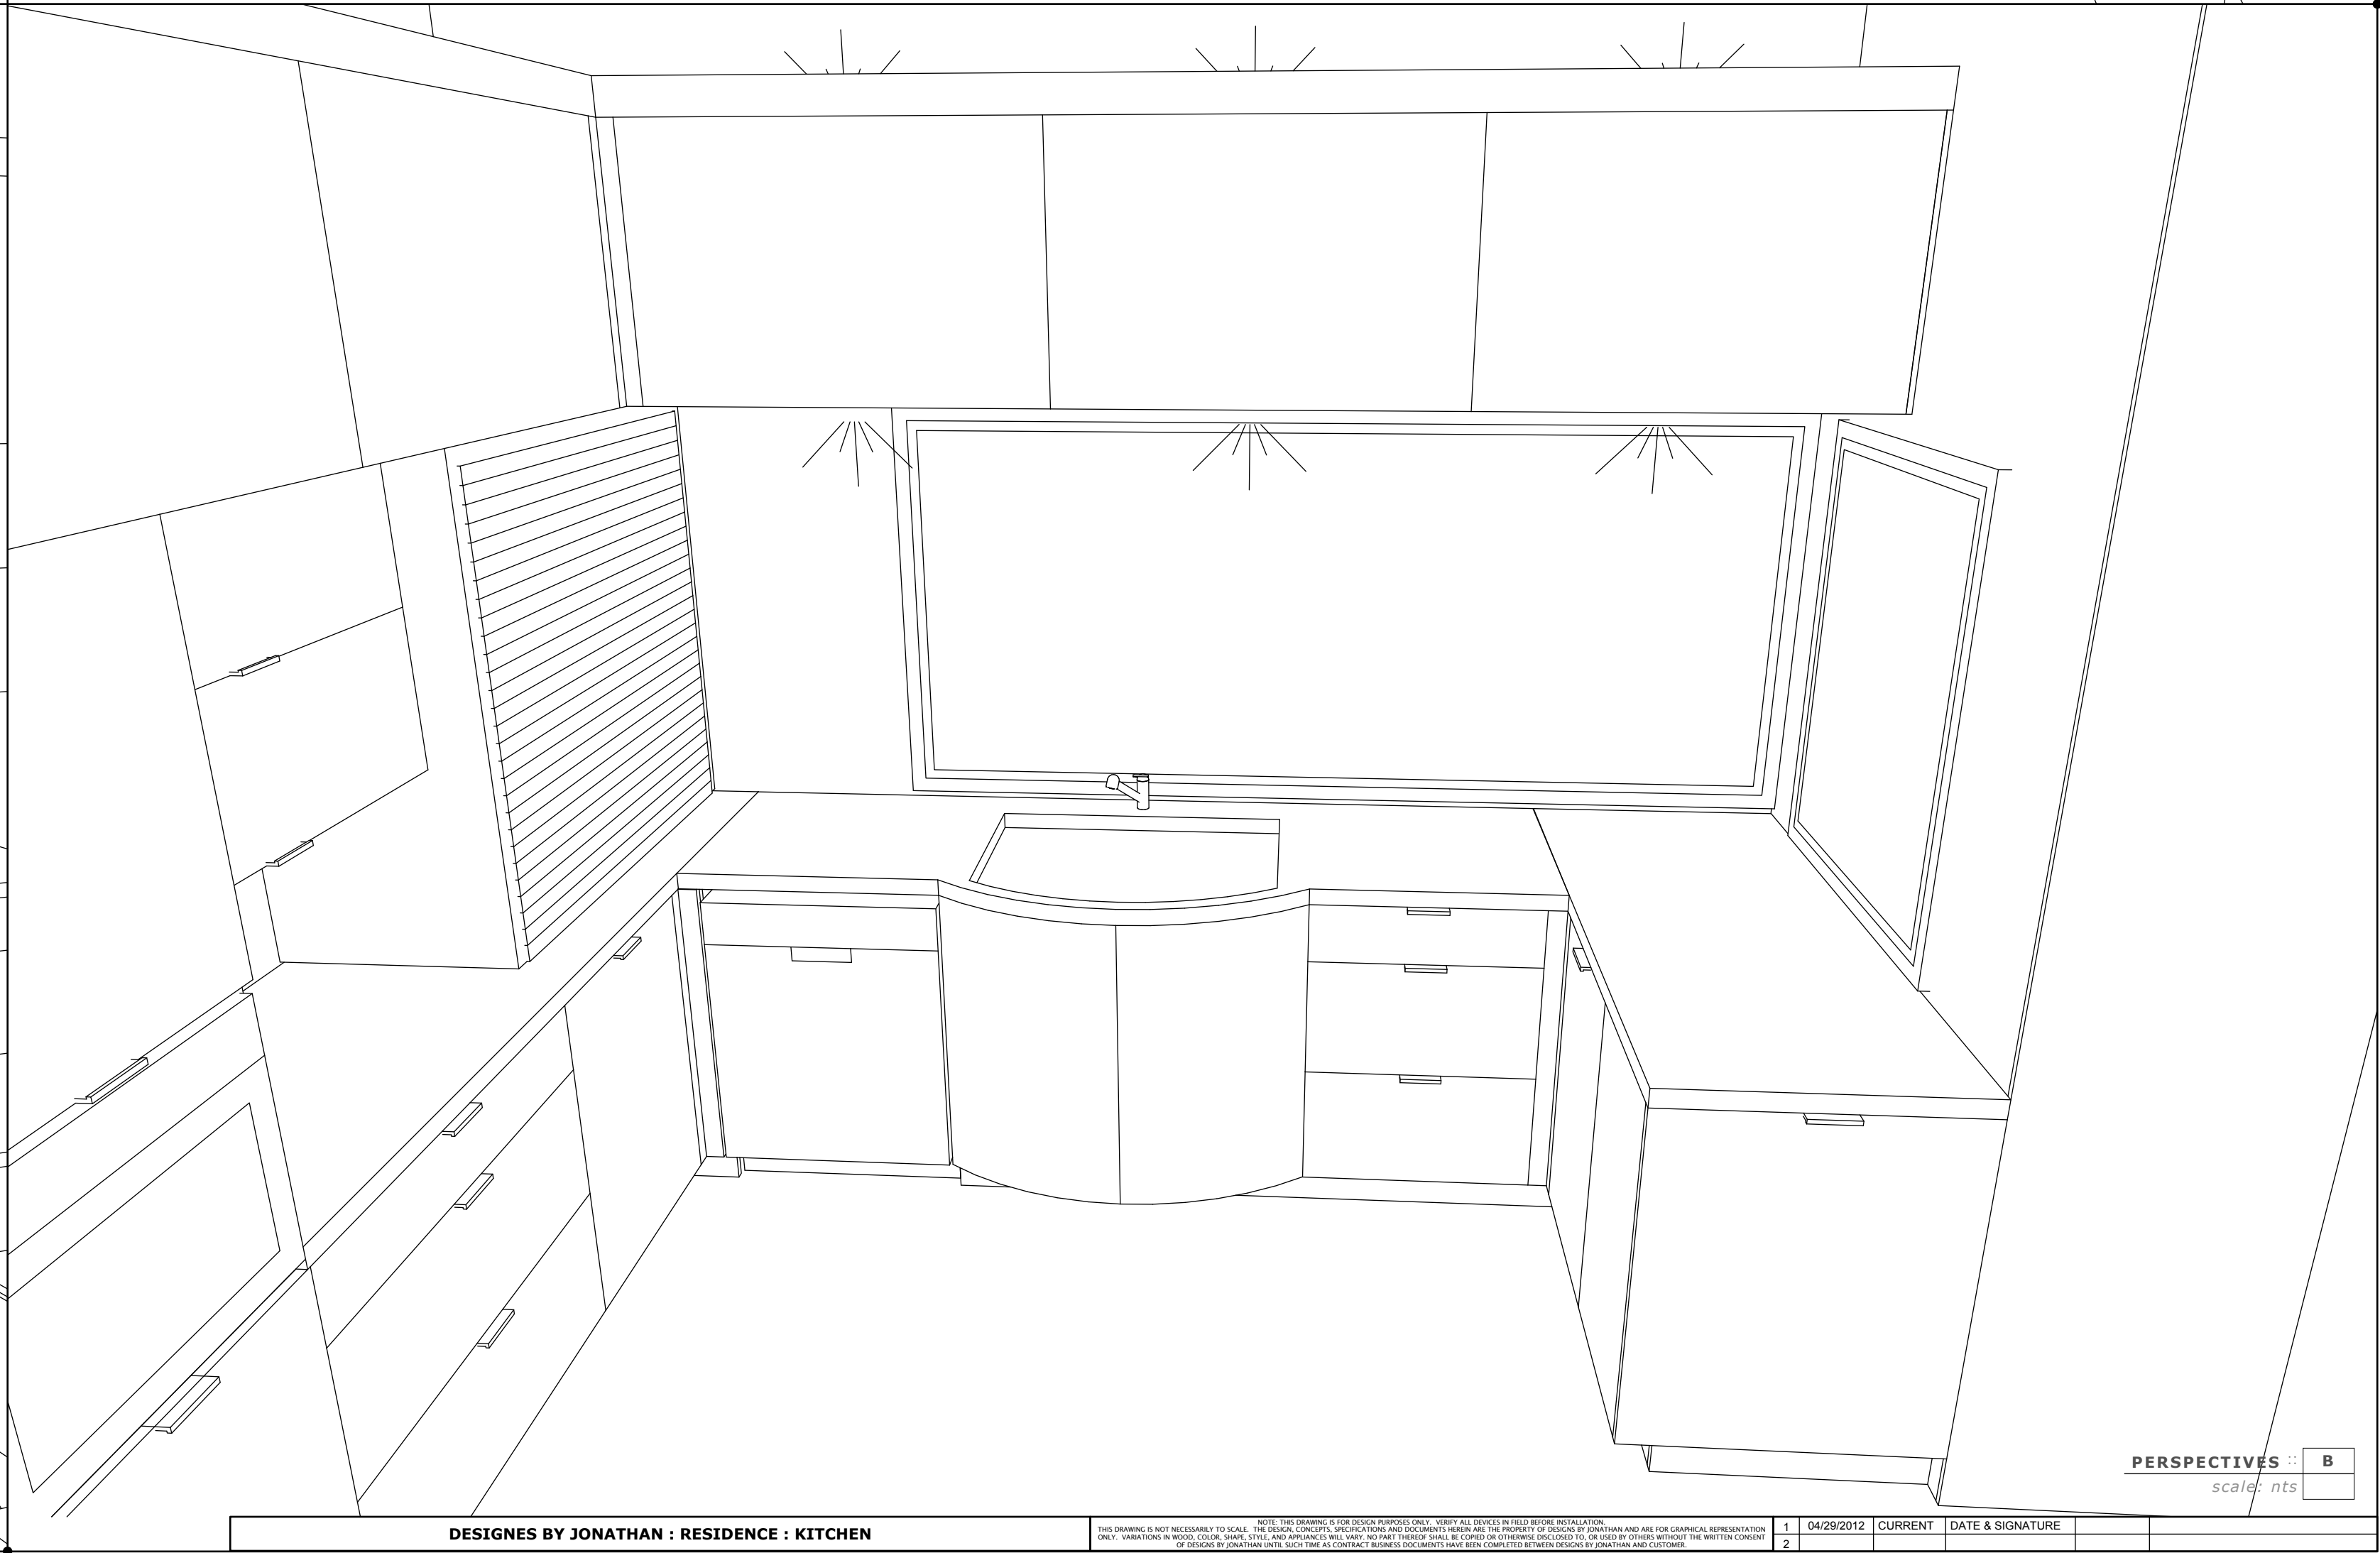

CREDITS:
 DESIGN - JONATHAN, CLIENT, & GLEN
 DRAWINGS - JONATHAN
 BUILDER / REMODELER - GH3 ENTERPRISES
 INTERIOR DESIGN - CLIENT
 PRODUCT / SUPPLIER - CUSTOM BY GH3 ENTERPRISES

FLOOR PLAN **A**
Scale: 1"